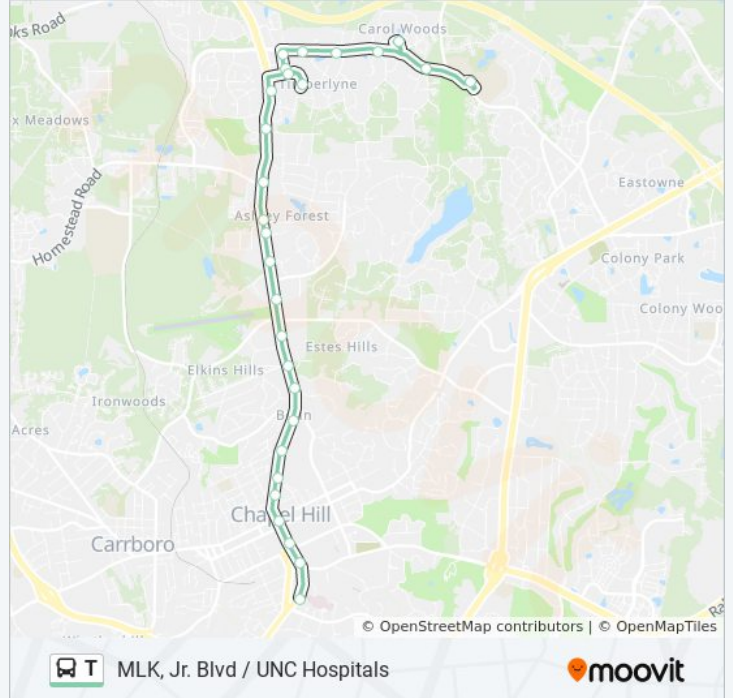

Martin Luther King Junior Boulevard at Millcreek

Martin Luther King Junior Boulevard at Hillsborough Street

Martin Luther King Junior Boulevard at Bolinwood Drive

Martin Luther King Junior Boulevard at Barclay

Martin Luther King Jr Blvd at Homestead Rd

Martin Luther King Junior Boulevard at Stateside
Drive Northbound

Martin Luther King Junior Boulevard Junior at
Rigsbee Northbound

Westminster Drive at Banks Drive Eastbound

Westminster Drive at Traffic Circle

Banks Drive at Shopping Center

Banks Drive at Weaver Dairy Road

Weaver Dairy Road at Timberlyne Village

Weaver Dairy Road at Timberlyne Road

Weaver Dairy Road at Essex Drive Eastbound

Carol Woods

Weaver Dairy Road at Steeplechase Road

East Chapel Hill High School

T bus time schedules and route maps are available in an offline PDF at moovitapp.com. Use the [Moovit App](#) to see live bus times, train schedule or subway schedule, and step-by-step directions for all public transit in Raleigh.