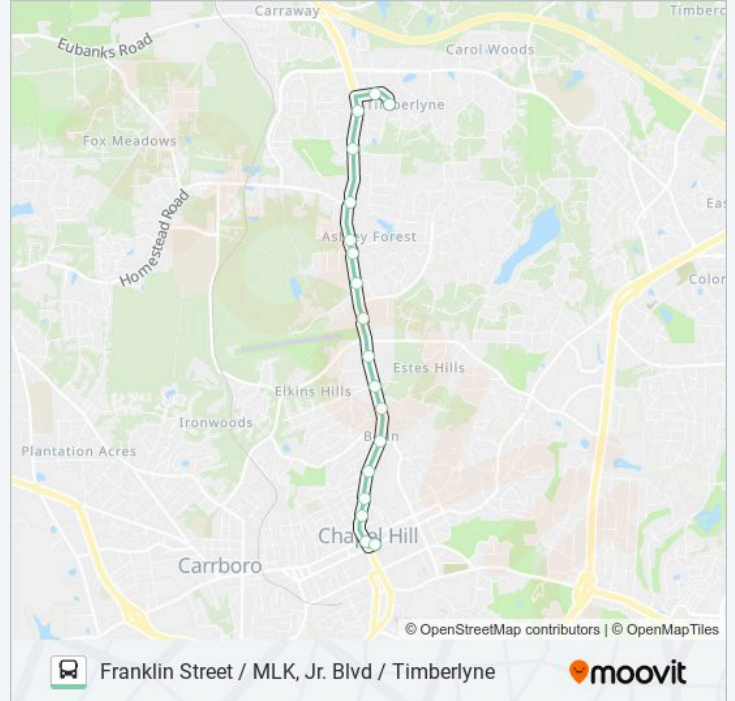

Use the Moovit App to find the closest SAFE RIDE T bus station near you and find out when is the next SAFE RIDE T bus arriving.

Direction: East Franklin Street at Varsity Theatre→Westminster Drive at Traffic Circle

SAFE RIDE T bus Info

Direction: East Franklin Street at Varsity Theatre→Westminster Drive at Traffic Circle

Stops: 18

Trip Duration: 10 min

Line Summary:

Martin Luther King Junior Boulevard at Stateside Drive Northbound

Martin Luther King Junior Boulevard Junior at Rigsbee Northbound

Westminster Drive at Banks Drive Eastbound

Westminster Drive at Traffic Circle

Direction: Westminster Drive at Traffic Circle→East Franklin Street at Varsity Theatre

19 stops

[VIEW LINE SCHEDULE](#)

Westminster Drive at Traffic Circle

Westminster Drive at Banks Drive Westbound

Martin Luther King Junior Boulevard at Westminster Drive

Martin Luther King Junior Boulevard at Rigsbee Southbound