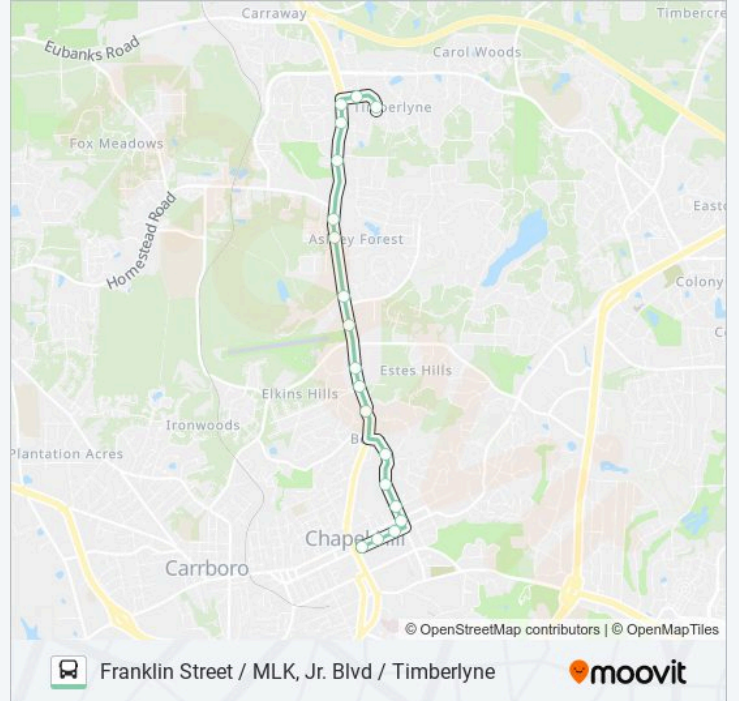

Use the Moovit App to find the closest SAFE RIDE T bus station near you and find out when is the next SAFE RIDE T bus arriving.

Direction: East Franklin Street at Varsity Theatre→Westminster Drive at Traffic Circle

19 stops

[VIEW LINE SCHEDULE](#)

Westminster Drive at Traffic Circle

Westminster Drive at Banks Drive Westbound

Martin Luther King Junior Boulevard at Westminster Drive

Martin Luther King Junior Boulevard at Rigsbee Southbound

SAFE RIDE T bus Info

Direction: Westminster Drive at Traffic Circle→East Franklin Street at Varsity Theatre

Stops: 19

Trip Duration: 15 min

Line Summary:

Hillsborough Street at Union Chapel Hill
Southbound

Hillsborough Street at North Street

Hillsborough Street at East Rosemary Street

E Franklin St at Morehead Planetarium (Wb)

East Franklin Street at Henderson Street

E Franklin St at Varsity Theatre

SAFE RIDE T bus time schedules and route maps are available in an offline PDF at moovitapp.com. Use the Moovit App to see live bus times, train schedule or subway schedule, and step-by-step directions for all public transit in Raleigh.