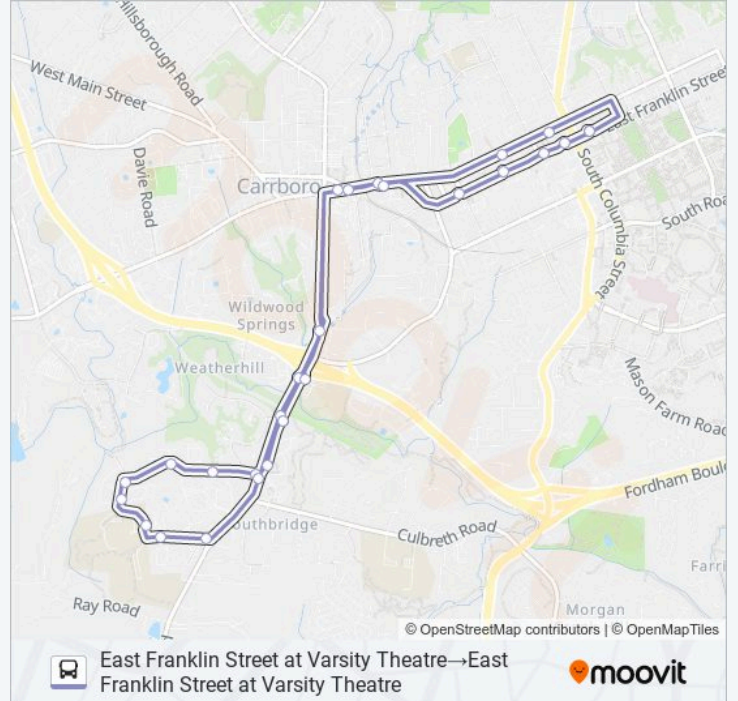

SAFE RIDE J

East Franklin Street at Varsity Theatre → East Franklin Street at Varsity Theatre

[Get The App](#)

The SAFE RIDE J bus line East Franklin Street at Varsity Theatre → East Franklin Street at Varsity Theatre has one route. For regular weekdays, their operation hours are:

Direction: East Franklin Street at Varsity Theatre → East Franklin Street at Varsity Theatre

27 stops

[VIEW LINE SCHEDULE](#)

- E Franklin St at Varsity Theatre
- West Franklin Street at Columbia Street
- West Franklin St at Church St
- West Franklin Street at Kenan Street Westbound
- West Franklin Street at North Roberson Street
- East Main Street at Lloyd Street
- E Main St at Jade Palace
- South Greensboro Street at Traffic Circle
- Smith Level Road at Public Works Department
- Smith Level Road at Willow Oak Lane Southbound
- Smith Level Road at Bpw Club Road Southbound
- Rock Haven Road at Smith Level Road
- Rock Haven Road at Rock Creek Road West
- Carrboro High School Northbound
- Tar Hill Drive at Carrboro High School Northbound
- Tar Hill Drive at Bpw Club Road Northbound
- Bpw Club Road at Apartments
- Bpw Club Road at the Villages
- Bpw Club Road at Smith Level Road

SAFE RIDE J bus Time Schedule

East Franklin Street at Varsity Theatre → East Franklin Street at Varsity Theatre Route Timetable:

Sunday	12:15 AM - 1:15 AM
Monday	10:15 PM - 10:45 PM
Tuesday	12:15 AM - 10:45 PM
Wednesday	12:15 AM - 10:45 PM
Thursday	12:15 AM - 10:45 PM
Friday	12:15 AM - 10:45 PM
Saturday	12:15 AM - 10:45 PM

SAFE RIDE J bus Info

Direction: East Franklin Street at Varsity Theatre → East Franklin Street at Varsity Theatre

Stops: 27

Trip Duration: 25 min

Line Summary:

Smith Level Road at Bpw Club Road Northbound
Smith Level Road at Willow Oak Lane Northbound
Smith Level Road at Frank Porter Graham School
E Main St at Weaver Street Realty
East Main Street at Arts Center Plaza
West Rosemary Street at Mini Mart Eastbound
West Rosemary Street at Pritchard Avenue
E Franklin St at Varsity Theatre