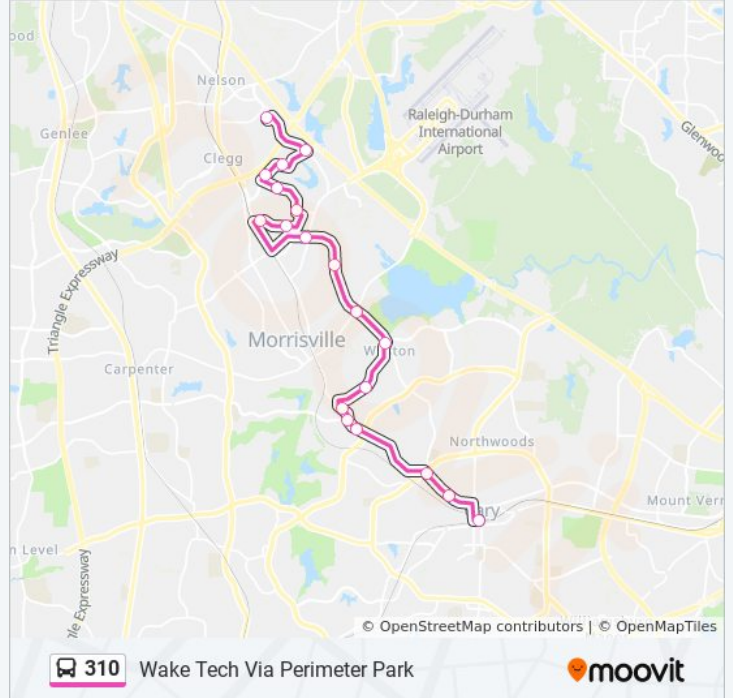

310

Cary Depot -> Regional Transit Center

Get The App

The 310 bus line (Cary Depot -> Regional Transit Center) has 2 routes. For regular weekdays, their operation hours are: (1) Cary Depot -> Regional Transit Center: 7:00 AM - 8:00 PM(2) Regional Transit Center -> Cary: 6:30 AM - 8:30 PM Use the Moovit App to find the closest 310 bus station near you and find out when is the next 310 bus arriving.

Direction: Cary Depot -> Regional Transit Center

18 stops

[VIEW LINE SCHEDULE](#)

- Cary Depot (South Platform)
- Chapel Hill Rd at Boundary St (Northwoods Greenway) (Wb)
- Chapel Hill Rd at Middleton Rd (Wb)
- Chapel Hill Rd at Middleton Rd (Wb)
- Chapel Hill Road at NW Cary Parkway
- Chapel Hill Road at Morrisville Parkway (Wb)
- Chapel Hill Rd at Weston Pkwy (Wb)
- Weston Parkway at Sheldon Drive (Nb)
- Evans Rd at Weston Pkwy (Nb)
- Mccrimmon Pkwy at Aviation Pkwy (Wb)
- Mccrimmon Pkwy at Competition Center Dr (Wb)
- Mccrimmon Pkwy at Airport Blvd (Wb)
- Watkins Rd at Perimeter Park Dr (Wb)
- Watkins Rd at Wake Tech Rtp Campus (Wb)
- Carrington Mill Blvd at Paramount Pkwy (Nb)
- 3020 Carrington Mill Blvd (Sciquest)
- Slater Rd at Carrington Mill Blvd (Wb)
- Regional Transit Center (Rtc)

310 bus Info

Direction: Cary Depot -> Regional Transit Center

Stops: 18

Trip Duration: 25 min

Line Summary:

Direction: Regional Transit Center -> Cary

17 stops

[VIEW LINE SCHEDULE](#)