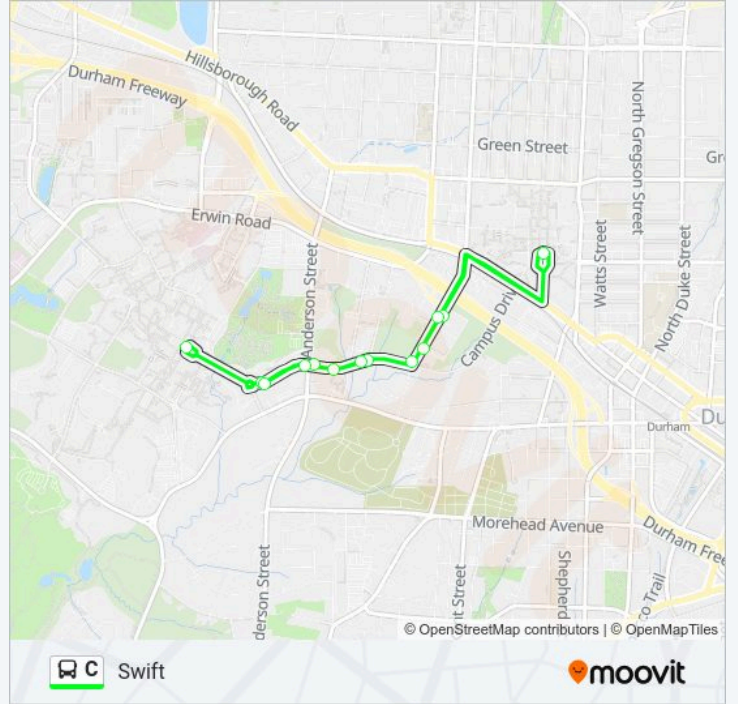

Swift

Get The App

The C bus line Swift has one route. For regular weekdays, their operation hours are:

(1) East Campus Quad: 7:10 AM-8:50 PM

Use the Moovit App to find the closest C bus station near you and find out when is the next C bus arriving.

### Direction: East Campus Quad

14 stops

[VIEW LINE SCHEDULE](#)

- East Campus Quad
- Swift Ave at 300 Swift Apts
- Swift Ave at Campus Dr
- Campus Dr at Nasher (Westbound)
- Campus Dr at Anderson St (Westbound)
- Campus Dr at Chapel Circle (Admissions)
- West Campus Chapel (Abele Quad)
- Campus Dr at Chapel Circle (Eb)
- Campus Dr at Anderson St (Eastbound)
- Campus Dr at Nasher (Eastbound)
- Campus Dr at Central Campus (Eastbound)
- Swift Ave at Faber St
- Swift Avenue at Caswell Pl (Eb)
- East Campus Quad

### C bus Time Schedule

East Campus Quad Route Timetable:

Monday	Not Operational
Tuesday	Not Operational
Wednesday	Not Operational
Thursday	Not Operational
Friday	Not Operational
Saturday	7:10 AM-8:50 PM
Sunday	7:10 AM-8:50 PM

### C bus Info

**Direction:** East Campus Quad

**Stops:** 14

**Trip Duration:** 20 min

**Line Summary:**

C bus time schedules and route maps are available in an offline PDF at [moovitapp.com](https://moovitapp.com). Use the Moovit App to see live bus times, train schedule or subway schedule, and step-by-step directions for all public transit in Raleigh.