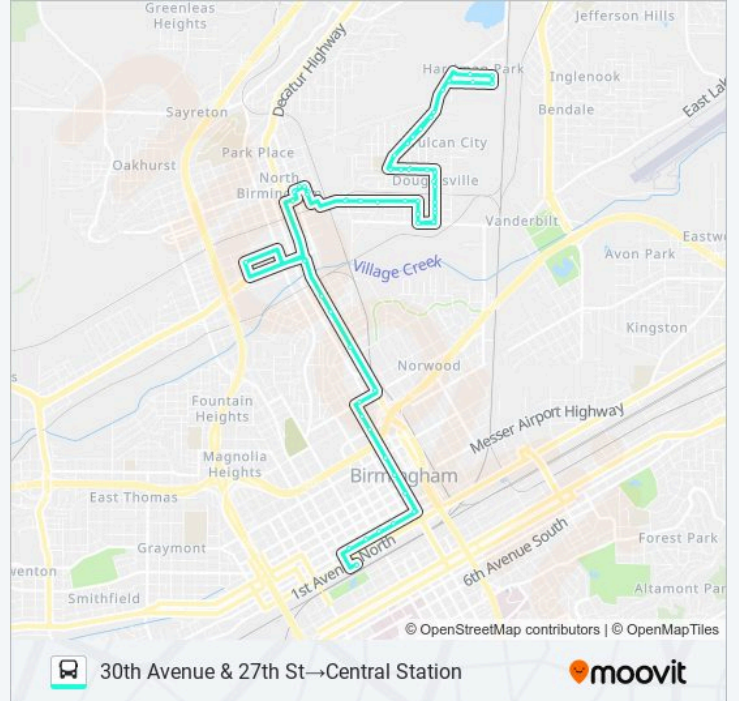

NORTH BIRMINGHAM

30th Avenue & 27th St→Central Station

Get The App

The NORTH BIRMINGHAM bus line (30th Avenue & 27th St→Central Station) has 2 routes. For regular weekdays, their operation hours are:

(1) 30th Avenue & 27th St→Central Station: 5:00 AM - 7:33 PM (2) Central Station→30th Avenue & 27th St: 5:58 AM - 7:05 PM

29th Ave And 32nd St N

29th Ave N And 30th St N

29th Ave N And 29th St N

28th St N And 30th Ave N (Ib)

31st Ave N And Birmingham Towers

27th St And 31st Ave N.

27th St N And 30th Ave N

Salvation Army

Carraway Blvd And Finley Blvd (Ib)

Carraway Blvd And 21st Ave N (Ib)

Carraway Blvd And 19th Ave N (Ib)

Carraway Blvd And 16th Ave N (Ib)

Carraway Blvd And 12th Ave N (Ib)

12th Ave N And 25th St N (lb)

24th St N And 11th Ave N (lb)

2nd Ave N And 18th St N

Central Station

Direction: Central Station→30th Avenue & 27th St

18 stops

[VIEW LINE SCHEDULE](#)

Central Station

4th Ave N And 18th St N

18th St N And 6th Ave N