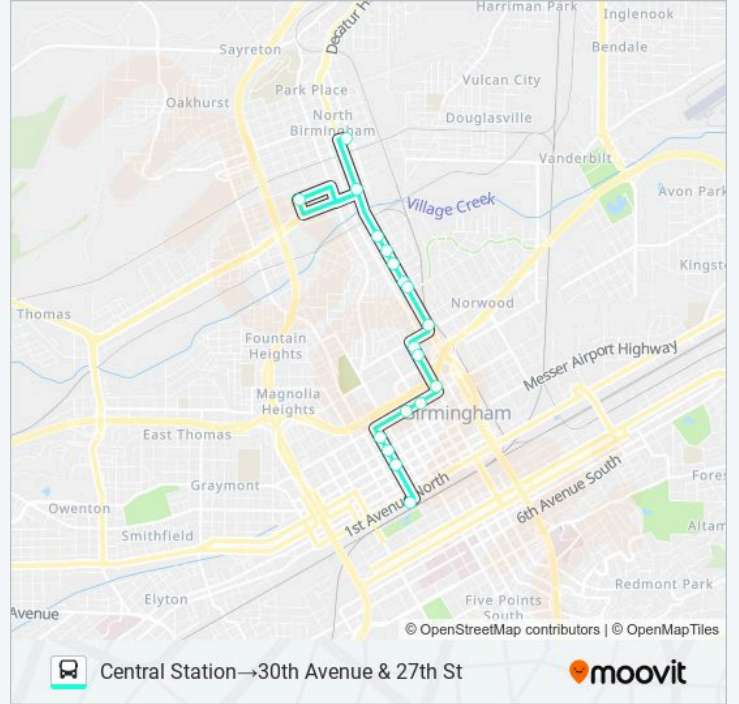

NORTH BIRMINGHAM

30th Avenue & 27th St→Central Station

Get The App

The NORTH BIRMINGHAM bus line (30th Avenue & 27th St→Central Station) has 2 routes. For regular weekdays, their operation hours are:

(1) 30th Avenue & 27th St→Central Station: 5:00 AM - 7:33 PM (2) Central Station→30th Avenue & 27th St: 5:58 AM - 7:05 PM

Use the Moovit App to find the closest NORTH BIRMINGHAM bus station near you and find out when is the next NORTH BIRMINGHAM bus arriving.

Direction: 30th Avenue & 27th St→Central Station

63 stops

[VIEW LINE SCHEDULE](#)

2nd Ave N And 18th St N

Central Station

Direction: Central Station→30th Avenue & 27th St

18 stops

[VIEW LINE SCHEDULE](#)

Central Station

4th Ave N And 18th St N

18th St N And 6th Ave N

Direction: Central Station→30th Avenue & 27th St

Stops: 18

Trip Duration: 22 min

Line Summary:

30th Avenue & 27th St

NORTH BIRMINGHAM bus time schedules and route maps are available in an offline PDF at moovitapp.com. Use the Moovit App to see live bus times, train schedule or subway schedule, and step-by-step directions for all public transit in Birmingham.