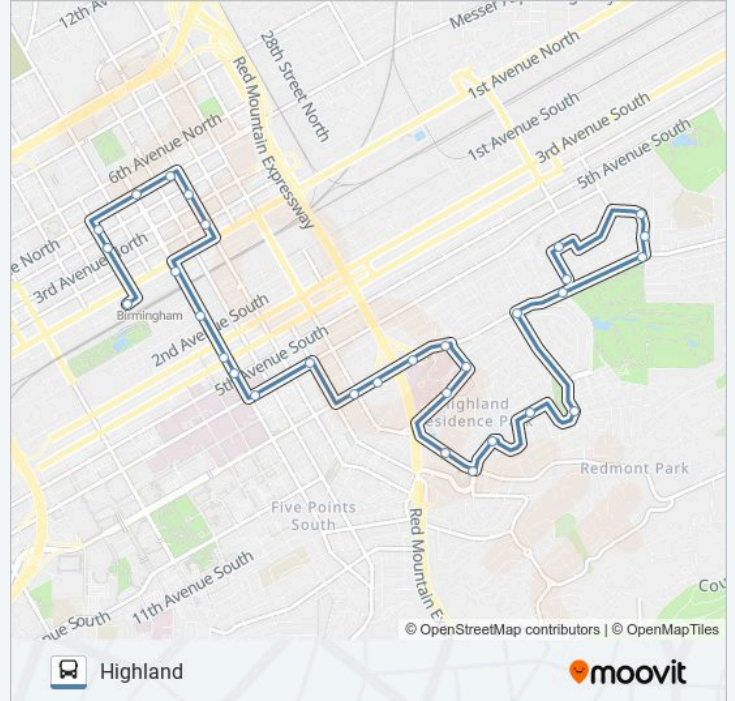

- 34th St S And Clairmont Ave
- Highland Ave & Piggly Wiggly
- 31st St S And Highland Ave
- Highland Ave & 29th St
- Highland Ave & 27th Place So
- Highland Ave & 26th St
- 11th Ave S And 26th St S
- St Vincent's Hospital (Ib)
- 10th Ave S And 28th St S (Ib)
- 28th St S And University Blvd
- University Blvd And 24th St S (Rte 44 An
- University Blvd And 23rd St S
- 20th St S And 6th Ave S
- 20th St S And 4th Ave S
- 20th St & Powell Ave
- 20th St S And Morris Ave (Ib)
- 1st Ave N And 19th St N
- Central Station

HIGHLAND bus Info

Direction: Central Station→34th St S And Clairmont Ave

Stops: 31

Trip Duration: 38 min

Line Summary:

10th Ave S And 27th Pl S

26th Street South And 11th Street South

26th St S And Highland Ave

Highland Ave & Highland Court

Highland Ave & 30th Pl

Highland Ave And Cliff Rd

31st St S And Clairmont Ave

Clairmont Ave & Highland Ave

Clairmont Ave And 38th St So

38th St S & 8th Ave S

38th St S And 37th St S

New Pilgrim Towers

34th St S And Clairmont Ave

HIGHLAND bus time schedules and route maps are available in an offline PDF at moovitapp.com. Use the Moovit App to see live bus times, train schedule or subway schedule, and step-by-step directions for all public transit in Birmingham.