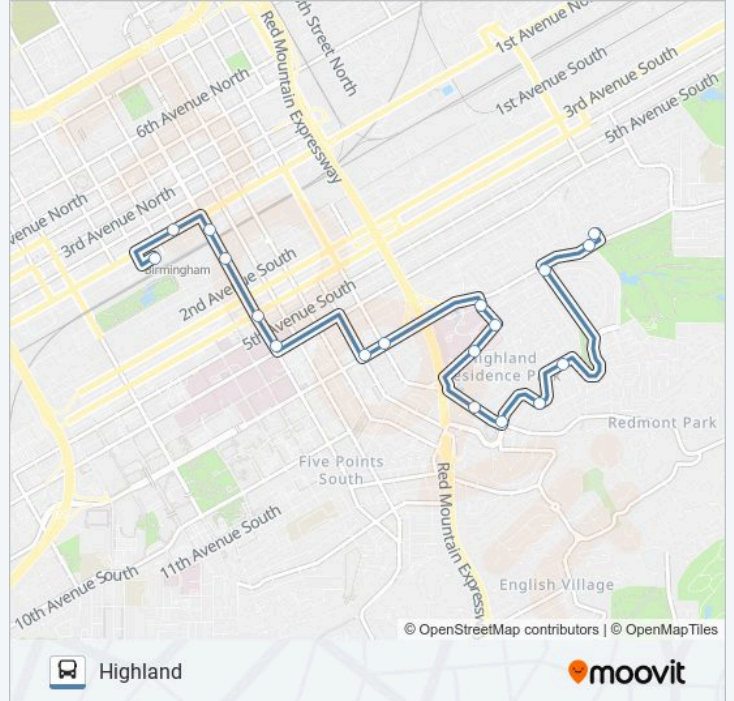

Use the Moovit App to find the closest HIGHLAND bus station near you and find out when is the next HIGHLAND bus arriving.

Direction: 34th St S And Clairmont Ave→Central Station

18 stops

[VIEW LINE SCHEDULE](#)

- 34th St S And Clairmont Ave
- Highland Ave & Piggly Wiggly
- 31st St S And Highland Ave
- Highland Ave & 29th St
- Highland Ave & 27th Place So
- Highland Ave & 26th St
- 11th Ave S And 26th St S
- St Vincent's Hospital (Ib)
- 10th Ave S And 28th St S (Ib)
- 28th St S And University Blvd
- University Blvd And 24th St S (Rte 44 An
- University Blvd And 23rd St S
- 20th St S And 6th Ave S
- 20th St S And 4th Ave S
- 20th St & Powell Ave
- 20th St S And Morris Ave (Ib)
- 1st Ave N And 19th St N
- Central Station

HIGHLAND bus Info

Direction: 34th St S And Clairmont Ave→Central Station

Stops: 18

Trip Duration: 31 min

Line Summary:

Direction: Central Station→34th St S And Clairmont Ave

31 stops

[VIEW LINE SCHEDULE](#)

- Central Station
- 18th St & 3rd Ave No
- 4th Ave N And 18th St N
- 5th Ave & 20th St No
- 5th Ave & 22nd St
- 22nd St N And 4th Ave N
- 22nd St & 2nd Ave No
- 20th St & Morris Ave
- 20th St S And 1st Ave S
- 20th St S And 4th Ave S
- 20th St S And 5th Ave S
- 20th St & 6th Ave S
- 6th Ave S And 23rd St S
- University Blvd And 24th St S
- University Blvd And 25th St S
- St Vincent Hospital
- University Blvd And 28th St S
- 10th Ave S And 28th St S