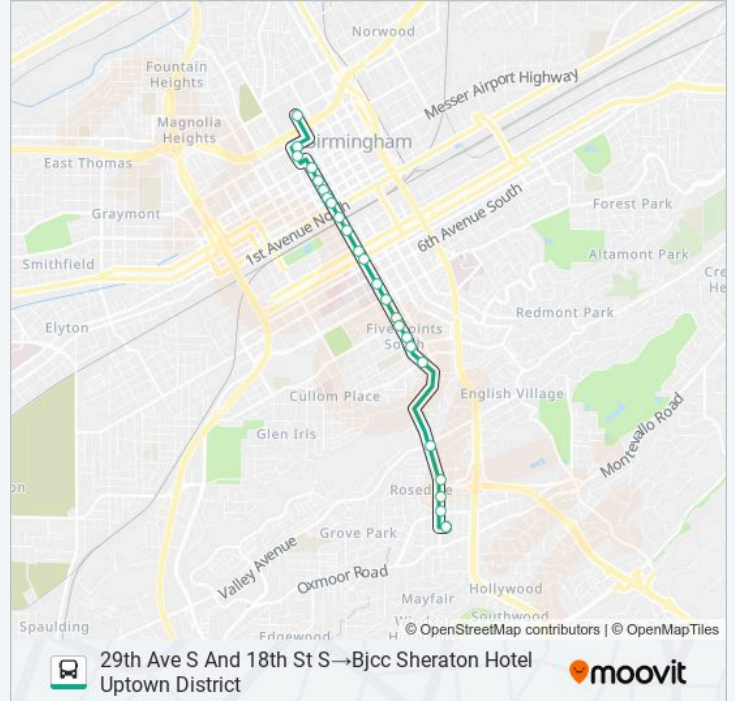

**Direction: 29th Ave S And 18th St S→Bjcc
Sheraton Hotel Uptown District**

24 stops

[VIEW LINE SCHEDULE](#)

29th Ave S And 18th St S

28th Ave & 18th St

18th St S And 27th Ave

18th St S And Rosedale Dr

R.A.J. Blvd. And 21st Ave S

14th Ave S & 20th St

20th St And Highland Ave

20th St & 11 Ave So

Five Points South

20th St S And 10th Ave S (Ib)

20th St S And University Blvd

20th St S And 7th Ave S

20th St S And 4th Ave S

Direction: 29th Ave S And 18th St S→Bjcc Sheraton Hotel Uptown District

Stops: 24

Trip Duration: 20 min

Line Summary:

20th St And 4th Ave N

20th St N And 5th Ave N

City Hall Crosswalk

8th Ave N And Linn Park

Bjcc Sheraton Hotel Uptown District

Direction: Bjcc Sheraton Hotel Uptown District→29th Ave S And 18th St S

26 stops

[VIEW LINE SCHEDULE](#)

Bjcc Sheraton Hotel Uptown District

8th Ave North And Bham Museum Of Art