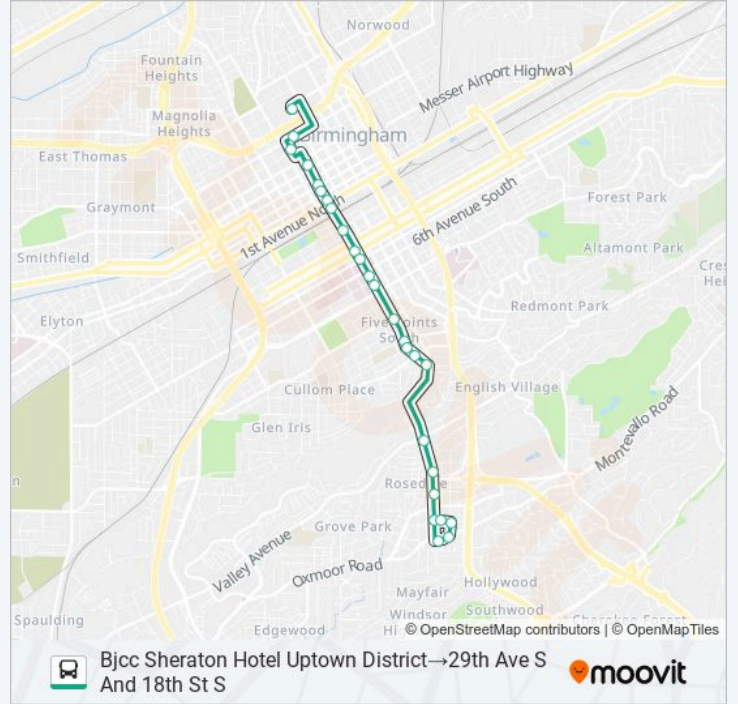

Direction: 29th Ave S And 18th St S→Bjcc Sheraton Hotel Uptown District

Stops: 24

Trip Duration: 20 min

Line Summary:

20th St And 4th Ave N

20th St N And 5th Ave N

City Hall Crosswalk

8th Ave N And Linn Park

20th St S And 5th Ave S

Uab And Kirklin Clinic

20th St S And 7th Ave S

Five Points South

20th St S And 12th Ave S

20th St S And 13th Ave S

20th St S And 14th Ave S

R.A.J. Blvd And 16th Ave S

MCC - MAGIC CIT bus Info

Direction: Bjcc Sheraton Hotel Uptown District→29th Ave S And 18th St S

Stops: 26

Trip Duration: 26 min

Line Summary:

R Arrington Jr Blvd And Valley Ave

R.A.J. Blvd And Rosedale Dr

18th St S And 27th Ave S

18th St S And 29th Ave S

18th St. S And Oxmoor Rd

Oxmoor Rd And Firefighter Ln

Aloft Homewood

29th Ave S And 18th St S

MCC - MAGIC CIT bus time schedules and route maps are available in an offline PDF at moovitapp.com. Use the Moovit App to see live bus times, train schedule or subway schedule, and step-by-step directions for all public transit in Birmingham.