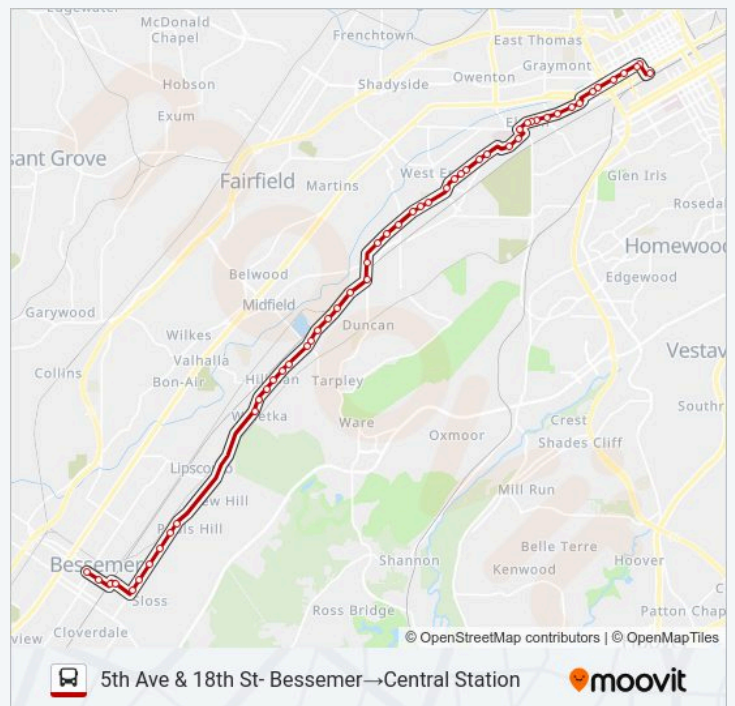

Thursday	Not Operational
Friday	Not Operational
Saturday	5:20 AM
Sunday	Not Operational

SOUTH BESSEMER bus Info

Direction: 5th Ave & 18th St- Bessemer→Central Station

Stops: 53

Trip Duration: 44 min

Line Summary: