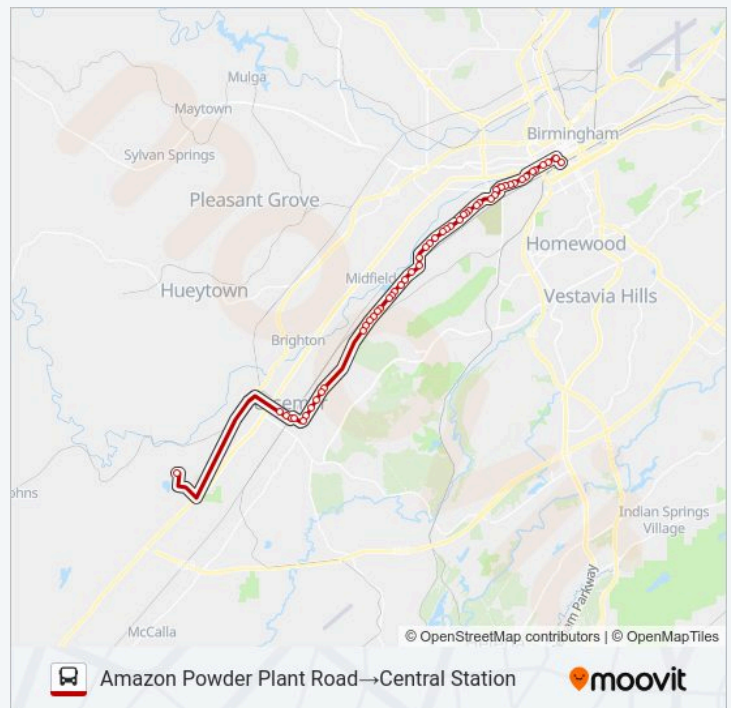

SOUTH BESSEMER bus Info

Direction: Amazon Powder Plant Road→Central Station

Stops: 54

Trip Duration: 65 min

Line Summary:

Tuscaloosa Ave And 16th Pl Sw.

Tuscaloosa Ave And 15th Pl Sw.

Tuscaloosa Ave And 15th St Sw.