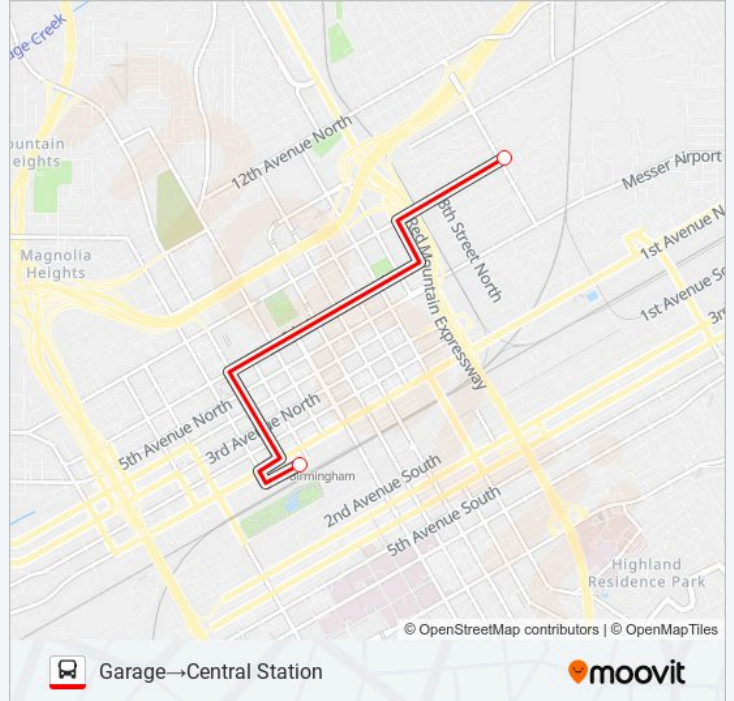

**OPERATOR SHUTTLE**

Garage→Central Station

Get The App

The OPERATOR SHUTTLE bus line (Garage→Central Station) has 2 routes. For regular weekdays, their operation hours are:

(1) Garage→Central Station: 1:50 PM(2) Garage→Garage: 10:30 AM - 1:15 PM

Use the Moovit App to find the closest OPERATOR SHUTTLE bus station near you and find out when is the next OPERATOR SHUTTLE bus arriving.

**Direction: Garage→Central Station**

2 stops

[VIEW LINE SCHEDULE](#)

Garage

Central Station

**OPERATOR SHUTTLE bus Time Schedule**

Garage→Central Station Route Timetable:

Sunday	Not Operational
Monday	1:50 PM
Tuesday	1:50 PM
Wednesday	1:50 PM
Thursday	1:50 PM
Friday	1:50 PM
Saturday	Not Operational

**OPERATOR SHUTTLE bus Info****Direction:** Garage→Central Station**Stops:** 2**Trip Duration:** 13 min**Line Summary:**

**Direction: Garage → Garage**

3 stops

[VIEW LINE SCHEDULE](#)

Garage

Central Station