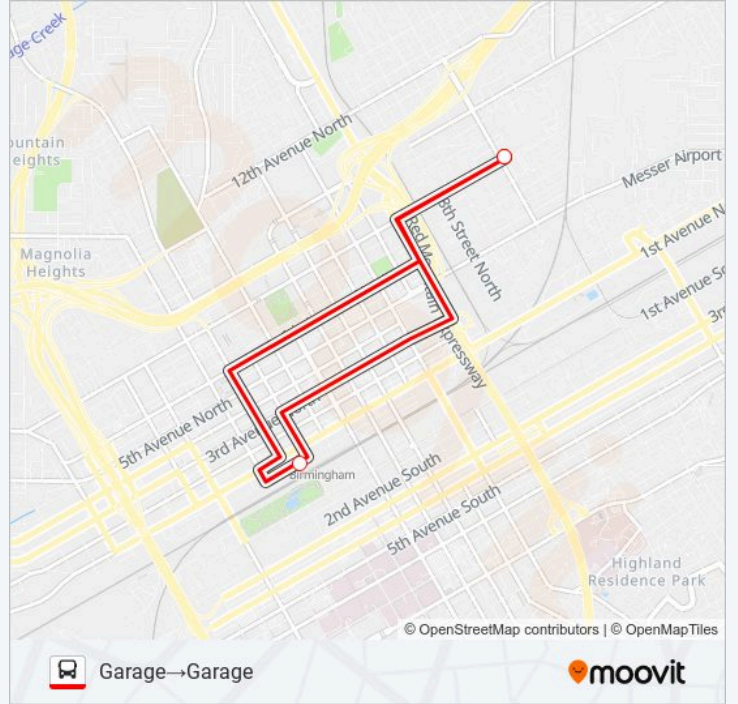

Use the Moovit App to find the closest OPERATOR SHUTTLE bus station near you and find out when is the next OPERATOR SHUTTLE bus arriving.

**Direction: Garage→Central Station**

2 stops

[VIEW LINE SCHEDULE](#)

**OPERATOR SHUTTLE bus Info****Direction:** Garage→Central Station**Stops:** 2**Trip Duration:** 13 min**Line Summary:**

**Direction: Garage → Garage**

3 stops

[VIEW LINE SCHEDULE](#)

Garage

Central Station

Garage

**OPERATOR SHUTTLE bus Time Schedule**

Garage → Garage Route Timetable:

Sunday	Not Operational
Monday	10:30 AM - 1:15 PM
Tuesday	10:30 AM - 1:15 PM
Wednesday	10:30 AM - 1:15 PM
Thursday	10:30 AM - 1:15 PM
Friday	10:30 AM - 1:15 PM
Saturday	11:30 AM - 2:15 PM

**OPERATOR SHUTTLE bus Info**

**Direction:** Garage → Garage

**Stops:** 3

**Trip Duration:** 30 min

**Line Summary:**

OPERATOR SHUTTLE bus time schedules and route maps are available in an offline PDF at [moovitapp.com](https://moovitapp.com). Use the Moovit App to see live bus times, train schedule or subway schedule, and step-by-step directions for all public transit in Birmingham.