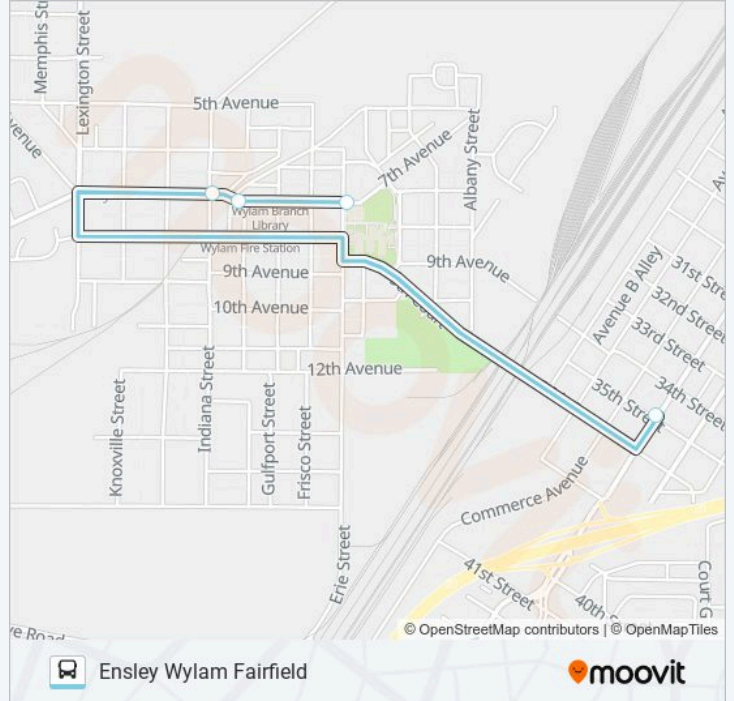

## Ensley Wylam Fairfield

[Get The App](#)

The ENSLEY WYLAM FAI bus line (Ensley Wylam Fairfield) has 6 routes. For regular weekdays, their operation hours are: (1) 7th Ave And Erie St→Ave E And 35th St: 7:25 PM(2) 7th Ave And Erie St→Central Station: 4:25 AM - 6:29 PM(3) Ave E And 35th St→Central Station: 6:44 AM - 5:50 PM(4) Central Station→Ave E And 35th St: 5:19 AM - 6:41 PM(5) Central Station→Dollar Tree Aronov Ave: 4:01 AM - 4:47 PM(6) Dollar Tree Aronov Ave→Central Station: 4:49 AM - 5:35 PM Use the Moovit App to find the closest ENSLEY WYLAM FAI bus station near you and find out when is the next ENSLEY WYLAM FAI bus arriving.

**Direction: 7th Ave And Erie St→Ave E And 35th St**

4 stops

[VIEW LINE SCHEDULE](#)

7th Ave And Erie St

7th Ave And Huron St

7th Ave And Indiana St

Ave E And 35th St

**ENSLEY WYLAM FAI bus Time Schedule**

**ENSLEY WYLAM FAI bus Info****Direction:** 7th Ave And Erie St→Ave E And 35th St**Stops:** 4**Trip Duration:** 12 min**Line Summary:**

**Direction: 7th Ave And Erie St → Central Station**

32 stops

[VIEW LINE SCHEDULE](#)

7th Ave And Erie St

7th Ave And Huron St

7th Ave And Indiana St

Ave E And 35th St

**Direction: Central Station → Dollar Tree Aronov Ave**

19 stops

[VIEW LINE SCHEDULE](#)

Central Station