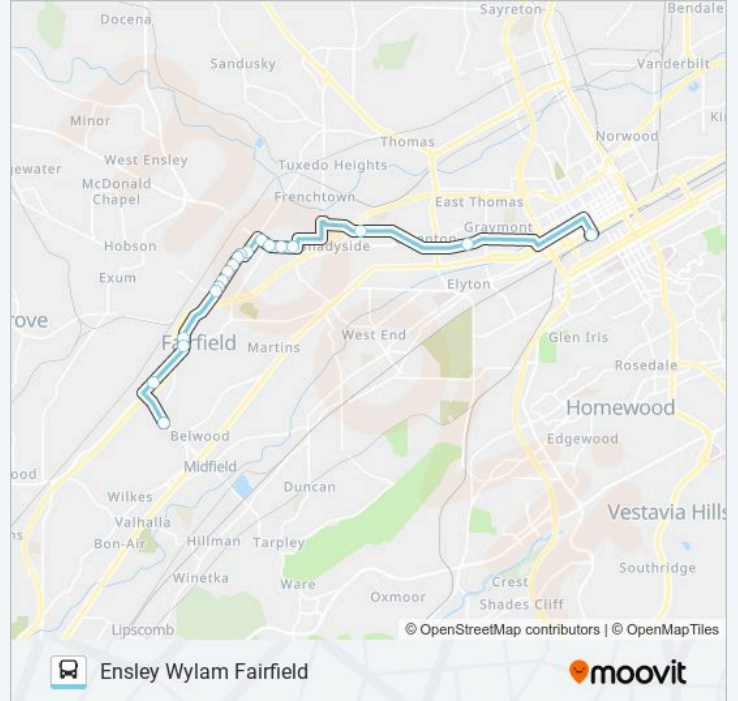

7th Ave And Erie St

7th Ave And Huron St

7th Ave And Indiana St

Ave E And 35th St

**Direction: Central Station → Dollar Tree Aronov Ave**

19 stops

[VIEW LINE SCHEDULE](#)

Central Station

**ENSLEY WYLAM FAI bus Info**

**Direction:** Central Station → Dollar Tree Aronov Ave

**Stops:** 19

**Trip Duration:** 42 min

**Line Summary:**

## Dollar Tree Aronov Ave

### Direction: Dollar Tree Aronov Ave→Central Station

52 stops

[VIEW LINE SCHEDULE](#)

Dollar Tree Aronov Ave

Western Hills Mall (Ib)

Terrace Ct And Ave D

66th St And Ave C (Ib)

Myron Massey & 66th St