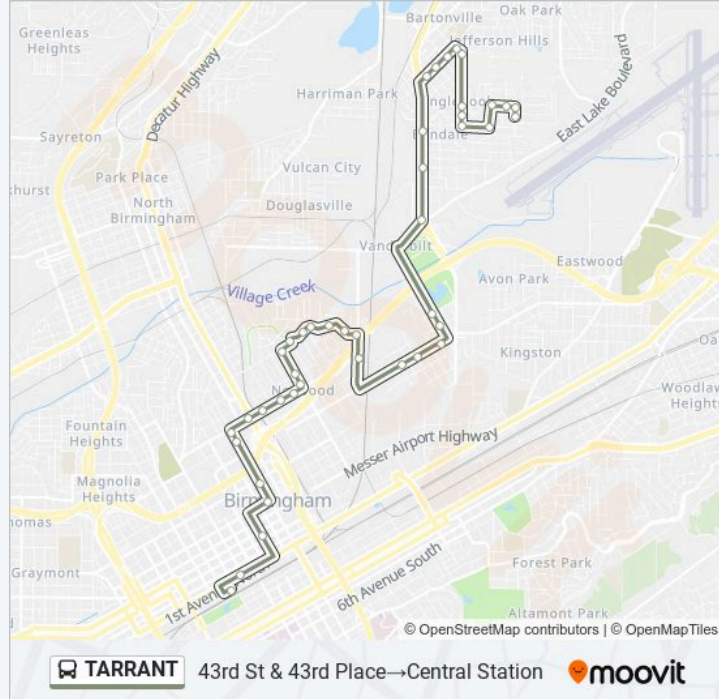

#### TARRANT bus Info

**Direction:** 43rd St & 43rd Place → Central Station

**Stops:** 42

**Trip Duration:** 34 min

**Line Summary:**

R Arrington Jr Blvd N And 37th Pl

R Arrington Jr Blvd N And 36th Way

Vanderbilt Rd And 12th Ave N

Vanderbilt Rd And Norwood Blvd

Norwood Blvd And 36th St

Norwood Blvd And 35h St

Norwood Blvd And 34th St

Norwood Blvd And 33rd St

Norwood Blvd And 32nd St N

15th Ave N And 31st St

31st St N And 13th Ave N

31st St N And 12th Ave N

12th Ave N And 30th St

12th Ave N And 29th St

12th Ave N And 27th St

12th Ave N And Carraway Blvd (Rally'S)

12th Ave N And 24th St N

24th St N And 11th Ave N (lb)

8th Ave & 24th St

6th Ave N And 24th St N

22nd St N And 4th Ave N

1st Ave N And 19th St N

Central Station

**Direction: Central Station→43rd St & 43rd Place**

40 stops

[VIEW LINE SCHEDULE](#)

Central Station