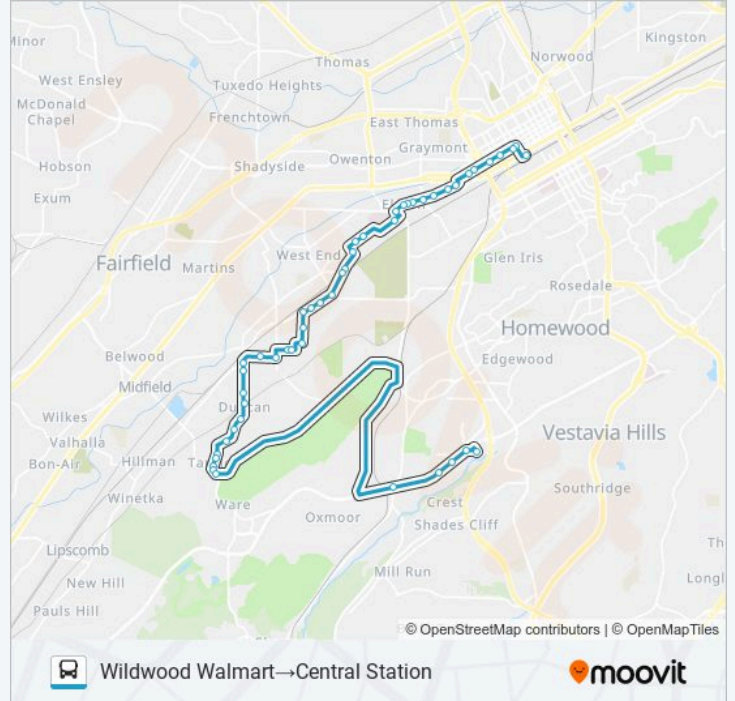

Tom Martin Dr And Lakeshore Pkwy

Lakeshore Pkwy And West Oxmoor Rd (lb)

John Carroll Dr And Lakeshore Pkwy

Lakeshore Pkwy And Wildwood Cir

Wildwood Walmart

Direction: Wildwood Walmart→Central Station

48 stops

JEFFERSON WENONA bus Info

Direction: Wildwood Walmart→Central Station

Stops: 48

Trip Duration: 49 min

Line Summary:

31st St SW And Jefferson Ave (Rte 3)

Brookhaven And 28th

Brookhaven Ave And 24th St (Ib)

3rd Ave N And 12th St

3rd Ave N And 14th St

3rd Ave N & 16th St N

3rd Ave N And 17th St N

Central Station

JEFFERSON WENONA bus time schedules and route maps are available in an offline PDF at moovitapp.com. Use the Moovit App to see live bus times, train schedule or subway schedule, and step-by-step directions for all public transit in Birmingham.