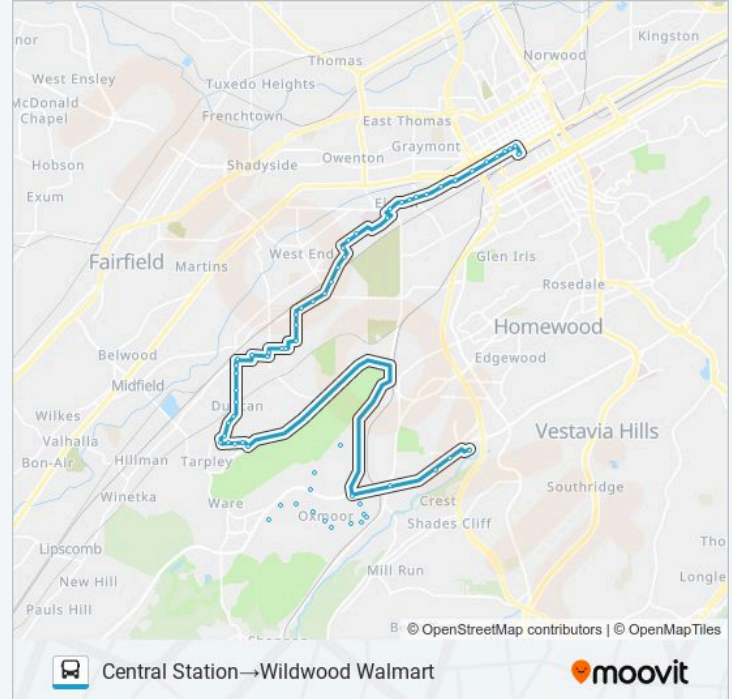

Jefferson Ave & 16th Way

Jefferson Ave And 17th Pl SW

Jefferson Ave And 17th Way SW

Jefferson Ave And 18th St SW

Jefferson Ave & 18th Way

18th Way SW And Lincoln Ave

Grant Ave And 18th St SW

Mayfield Ave And 19th St SW

Mayfield Ave And 21st St SW

24th St SW And Powderly Ave

Brookhaven Ave And 24th St SW

Brookhaven Ave And 28th St SW

Snively Ave And 31st St

31st St And Jefferson

31st St And Park Ave

31st St SW And Aspen Ave

31st St And Balsam Ave

31st St SW & Cedar Ave

31st St SW And Sj Bennett Dr

Wilson Rd And Oak Ave

31st St SW And Oak Dr (Wenonah High Scho

Wilson Rd And 33rd St SW

Wenonah Dr And Wenonah Park Pl

Wenohah Dr And Wenonah Park Rd

Wenonah Dr And Goldcrest Dr

Wenohah Rd And Ishkooda-Wenonah Rd

Industrial Lane Books A Million

London Pkwy And Fortis College

London Pkwy And Lakeshore Pkwy

United Cerebral Palsy

Wenonah Oxmoor Rd Near Precision Grindin

Wenonah Oxmoor Rd And Ostlin Dr