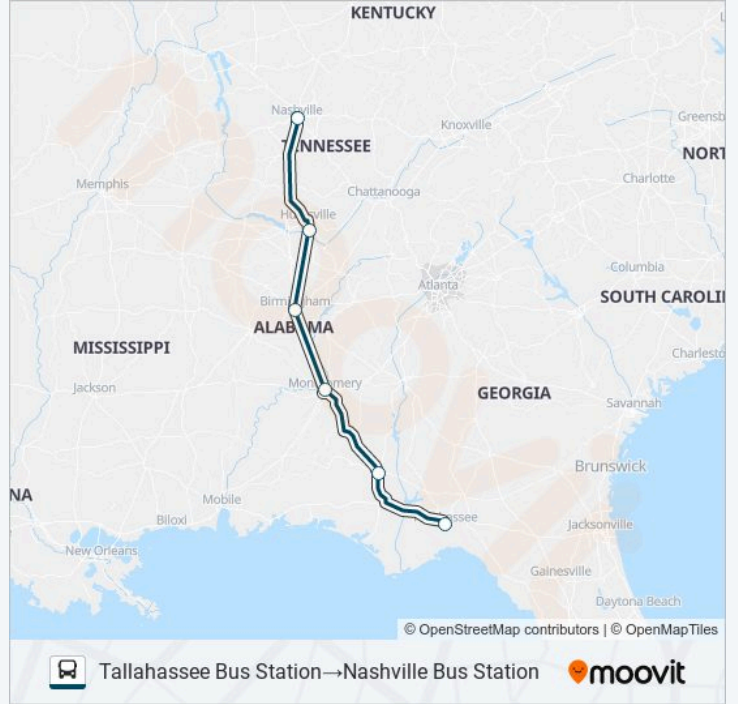

 **GREYHOUND US0115****Nashville Bus Station** → **Tallahassee Bus Station**[Get The App](#)

The GREYHOUND US0115 bus line (Nashville Bus Station → Tallahassee Bus Station) has 2 routes. For regular weekdays, their operation hours are:

6 stops

[VIEW LINE SCHEDULE](#)

Tallahassee Bus Station

Dothan (Flying J Travel Plaza)

Montgomery Intermodal Center

Birmingham (Express Carriers)

Huntsville, Al

Nashville Bus Station

GREYHOUND US0115 bus Time Schedule

Tallahassee Bus Station → Nashville Bus Station

Route Timetable:

Sunday	1:25 PM
Monday	1:25 PM
Tuesday	1:25 PM
Wednesday	1:25 PM
Thursday	1:25 PM
Friday	1:25 PM
Saturday	1:25 PM

GREYHOUND US0115 bus Info

Direction: Tallahassee Bus Station → Nashville Bus Station

Stops: 6

Trip Duration: 660 min

Line Summary:

GREYHOUND US0115 bus time schedules and route maps are available in an offline PDF at moovitapp.com. Use the Moovit App to see live bus times, train schedule or subway schedule, and step-by-step directions for all public transit in Birmingham.