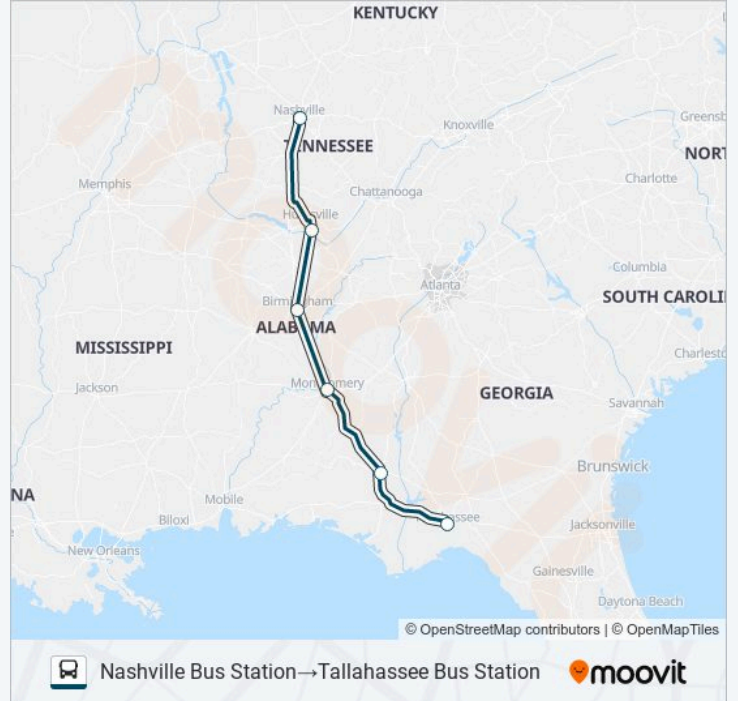

 **GREYHOUND US0115****Nashville Bus Station** → **Tallahassee Bus Station**[Get The App](#)

The GREYHOUND US0115 bus line (Nashville Bus Station → Tallahassee Bus Station) has 2 routes. For regular weekdays, their operation hours are:

Direction: Nashville Bus Station → Tallahassee Bus Station

6 stops

[VIEW LINE SCHEDULE](#)

Nashville Bus Station

Huntsville, Al

Birmingham (Express Carriers)

Montgomery Intermodal Center

Dothan (Flying J Travel Plaza)

Tallahassee Bus Station

GREYHOUND US0115 bus Time Schedule

Nashville Bus Station → Tallahassee Bus Station

Route Timetable:

Sunday	10:05 PM
Monday	12:05 AM
Tuesday	12:05 AM
Wednesday	12:05 AM
Thursday	12:05 AM
Friday	12:05 AM
Saturday	12:05 AM

GREYHOUND US0115 bus Info**Direction:** Nashville Bus Station → Tallahassee Bus Station**Stops:** 6**Trip Duration:** 654 min**Line Summary:**

Direction: Tallahassee Bus Station → Nashville Bus Station