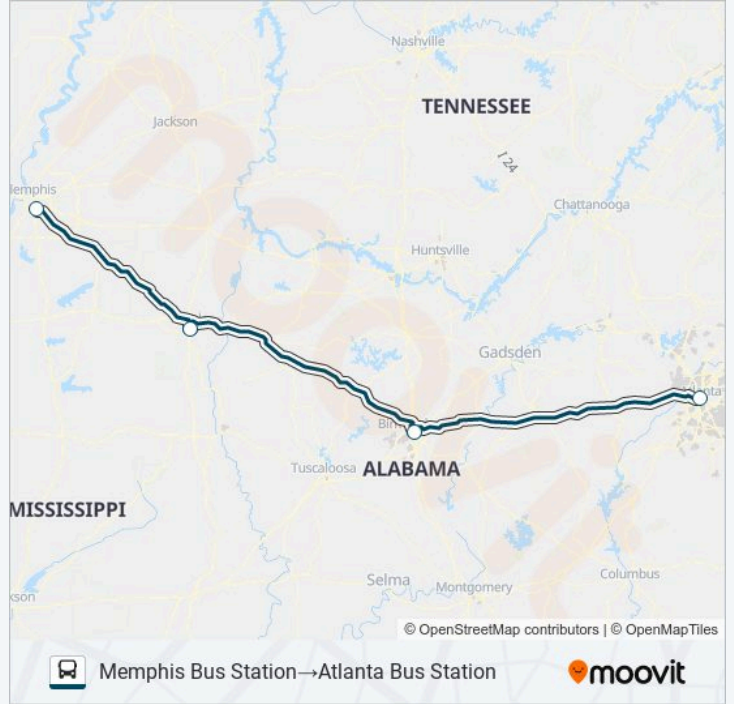

 **GREYHOUND US0610****Atlanta Bus Station**→**Memphis Bus Station**[Get The App](#)

The GREYHOUND US0610 bus line (Atlanta Bus Station→Memphis Bus Station) has 2 routes. For regular weekdays, their operation hours are:

**Direction: Memphis Bus Station → Atlanta Bus Station**

4 stops

[VIEW LINE SCHEDULE](#)

Memphis Bus Station

Tupelo (Brothers Quick Stop)

Birmingham (Express Carriers)

Atlanta Bus Station

**GREYHOUND US0610 bus Time Schedule**

Memphis Bus Station → Atlanta Bus Station Route

Timetable:

Sunday	12:30 PM - 10:20 PM
Monday	12:30 PM - 10:20 PM
Tuesday	12:30 PM - 10:20 PM
Wednesday	12:30 PM - 10:20 PM
Thursday	12:30 PM - 10:20 PM
Friday	12:30 PM - 10:20 PM
Saturday	12:30 PM - 10:20 PM

**GREYHOUND US0610 bus Info**

**Direction:** Memphis Bus Station → Atlanta Bus Station

**Stops:** 4

**Trip Duration:** 408 min

**Line Summary:**

GREYHOUND US0610 bus time schedules and route maps are available in an offline PDF at [moovitapp.com](https://moovitapp.com). Use the Moovit App to see live bus times, train schedule or subway schedule, and step-by-step directions for all public transit in Birmingham.