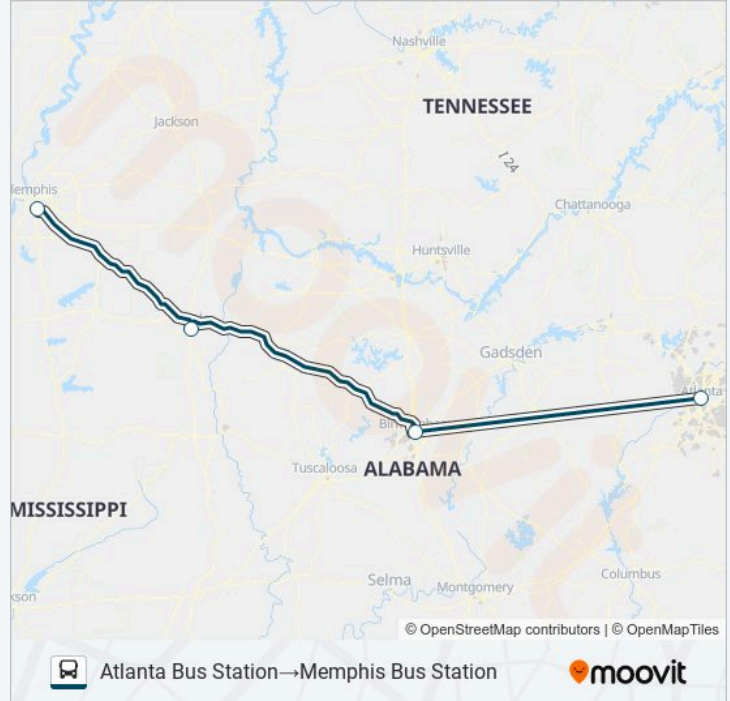

 **GREYHOUND US0610****Atlanta Bus Station**→**Memphis Bus Station**[Get The App](#)

The GREYHOUND US0610 bus line (Atlanta Bus Station→Memphis Bus Station) has 2 routes. For regular weekdays, their operation hours are:

**Direction: Atlanta Bus Station→Memphis Bus Station**

4 stops

[VIEW LINE SCHEDULE](#)

Atlanta Bus Station

Birmingham (Express Carriers)

Tupelo (Brothers Quick Stop)

Memphis Bus Station

**GREYHOUND US0610 bus Time Schedule**Atlanta Bus Station→Memphis Bus Station Route  
Timetable:

Sunday	12:30 AM - 4:15 PM
Monday	12:30 AM - 4:15 PM
Tuesday	12:30 AM - 4:15 PM
Wednesday	12:30 AM - 4:15 PM
Thursday	12:30 AM - 4:15 PM
Friday	12:30 AM - 4:15 PM
Saturday	12:30 AM - 4:15 PM

**GREYHOUND US0610 bus Info****Direction:** Atlanta Bus Station→Memphis Bus Station**Stops:** 4**Trip Duration:** 475 min**Line Summary:**

**Direction: Memphis Bus Station → Atlanta Bus Station**

4 stops

[VIEW LINE SCHEDULE](#)

Memphis Bus Station

Tupelo (Brothers Quick Stop)

Birmingham (Express Carriers)

Atlanta Bus Station

**GREYHOUND US0610 bus Time Schedule**