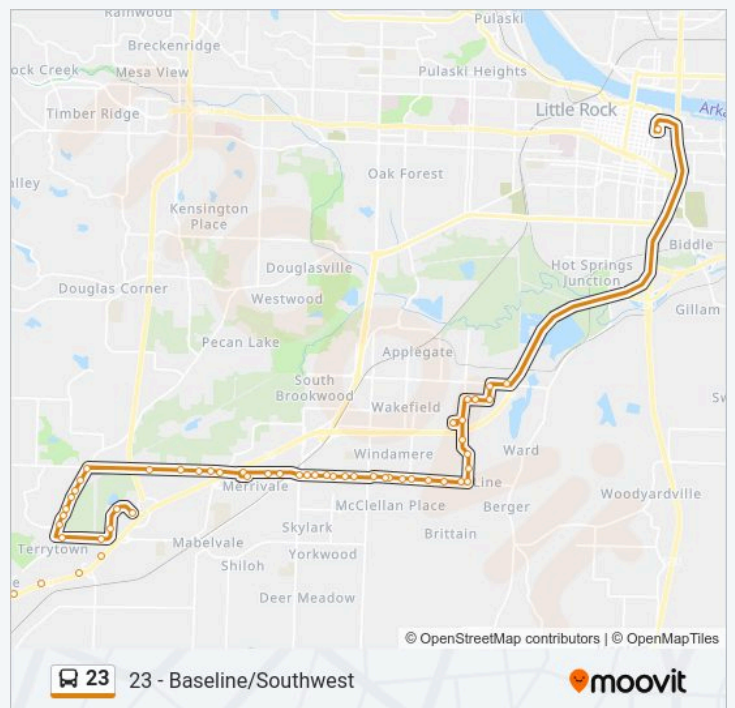

[VIEW LINE SCHEDULE](#)

River Cities Travel Center - 1

65th St & I-30

Murray St & 65th St

Murray St & 69th St

3600 W 69th St

69th St & Scott Hamilton Dr

Scott Hamilton Dr & Goodwill Dr

Baseline Rd & Stanton Rd

Baseline Rd & Dreher Ln

Baseline Rd & Shelly Dr

Baseline Rd & Lew Dr

Baseline Rd & Geyer Springs Rd

Baseline Rd & Arnold Dr

Baseline Rd & Oman Rd

Baseline Rd & Verbena Dr

Baseline Rd & Dailey Dr

Baseline Rd & Gardner Rd

Baseline Rd & Sunflower Dr

Baseline Rd & Chicot Rd

23 bus Time Schedule

Baseline - Southwest Outbound Route Timetable:

Monday	6:10 AM-8:00 PM
Tuesday	6:10 AM-8:00 PM
Wednesday	6:10 AM-8:00 PM
Thursday	6:10 AM-8:00 PM
Friday	6:10 AM-8:00 PM
Saturday	9:15 AM-4:00 PM
Sunday	9:15 AM-4:00 PM

23 bus Info

Direction: Baseline - Southwest Outbound

Stops: 52

Trip Duration: 46 min

Line Summary:

Baseline Rd & Production Dr

Baseline Rd & Victoria Dr

Baseline Rd & Walmart Dr