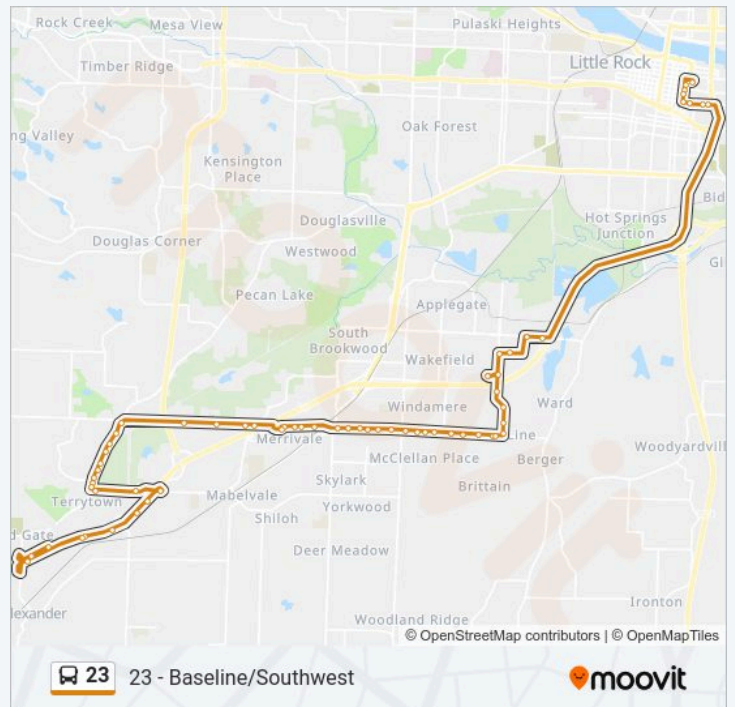

12819 Frontage Rd

12401 Frontage Rd

12001 Frontage Rd

Frontage Rd & Otter Creek Rd

Mablevale West Rd. & I-30

Otter Creek Rd & I-30

Otter Creek Rd & Stagecoach Rd

Stagecoach Rd & Otter Creek Rd

Stagecoach Rd & Otter Creek Pkwy

Stagecoach Rd & Otter Creek Ct

Stagecoach Rd & Chateaus Ln

Stagecoach Rd & Bentley Blvd

Stagecoach Rd & Westfield Dr

9400 Stagecoach Rd

9219 Stagecoach Rd

Stagecoach Rd & Baseline Rd

Baseline Rd at Ardot

10312 Baseline Rd

Baseline Rd & Winston Dr

Baseline Rd & Mabelvale Pike

Walmart on Baseline Rd

Baseline Rd & Tedburn Cir

Baseline Rd & Merrivale Dr

Baseline Rd & Victoria Dr

Baseline Rd & Production Dr

Baseline Rd & Chicot Rd

Baseline Rd & Gardner Rd

Baseline Rd & Dailey Dr

Baseline Rd & Verbena Dr

Baseline Rd & Oman Rd

Baseline Rd & Arnold Dr

Baseline Rd & Geyer Springs Rd

Saturday

8:29 AM-9:14 AM

Sunday

9:27 AM

23 bus Info

Direction: Baseline - Southwest Downtown

Stops: 62

Trip Duration: 55 min

Line Summary: