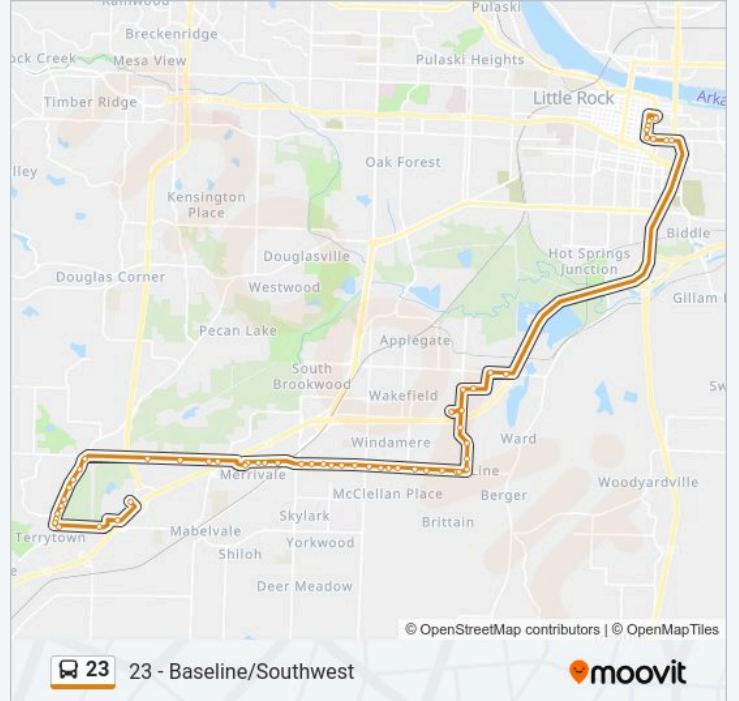

Baseline Rd & Verbena Dr

Baseline Rd & Oman Rd

Baseline Rd & Arnold Dr

Baseline Rd & Geyer Springs Rd

Baseline Rd & Lew Dr

Baseline Rd & Shelly Dr

Baseline Rd & Dreher Ln

Baseline Rd & Heights Rd

Goodwill Industries

Scott Hamilton Dr & Goodwill Dr

Scott Hamilton Dr & 69th St

3600 W 69th St

2700 W 65th St

65th St & I-30

9th St & Ferry St

9th St & Sherman St

9th St & Rock St

9th St & Scott St

Scott St & 7th St

Scott St & 6th St

Scott St & Capitol Ave

River Cities Travel Center - 1

Direction: Baseline - Southwest Outbound

52 stops

[VIEW LINE SCHEDULE](#)

River Cities Travel Center - 1

65th St & I-30

Murray St & 65th St

Murray St & 69th St

3600 W 69th St

69th St & Scott Hamilton Dr

Scott Hamilton Dr & Goodwill Dr