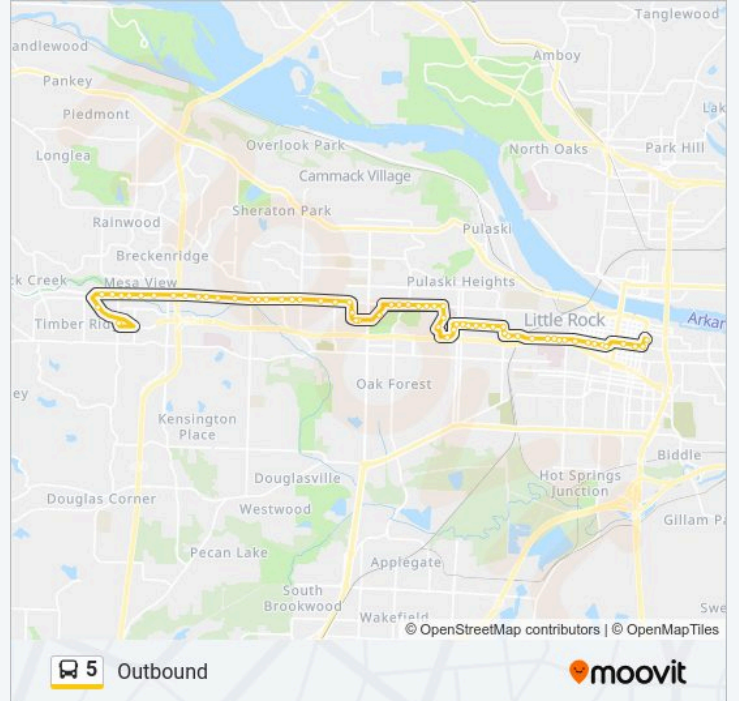

Capitol Ave & Oak St

Capitol Ave & Pine St

Capitol Ave & Jack Stephens Dr

Jack Stephens Dr & 6th St

Va Hospital

7th St & Hooper Dr

University Medical Center

Markham St & Walnut St

Markham St & Beechwood St

Markham St & Spruce St

Markham St & Monroe St

Markham St & Van Buren St

Markham St & Tyler St

Markham St & Polk St

St. Vincent Hospital

Midtown Target - Stop 1

Midtown Target - Stop 2

Mckinley St & 3rd St

Markham St & Plaza Dr

Markham St & Hughes St

Markham St & Mcadoo St

Markham St & Mississippi St

Markham St & Hiawatha Dr

8100 W Markham St

Markham St & Rodney Parham Rd

Markham St & Fairbrook Dr

Markham St & Southbrook Circle

Markham St & Midwood Ct

Markham St & Poinsetta Dr

Markham St & Ellis Dr

Markham St & Corporate Hill Dr

Markham St & Natural Resources Dr