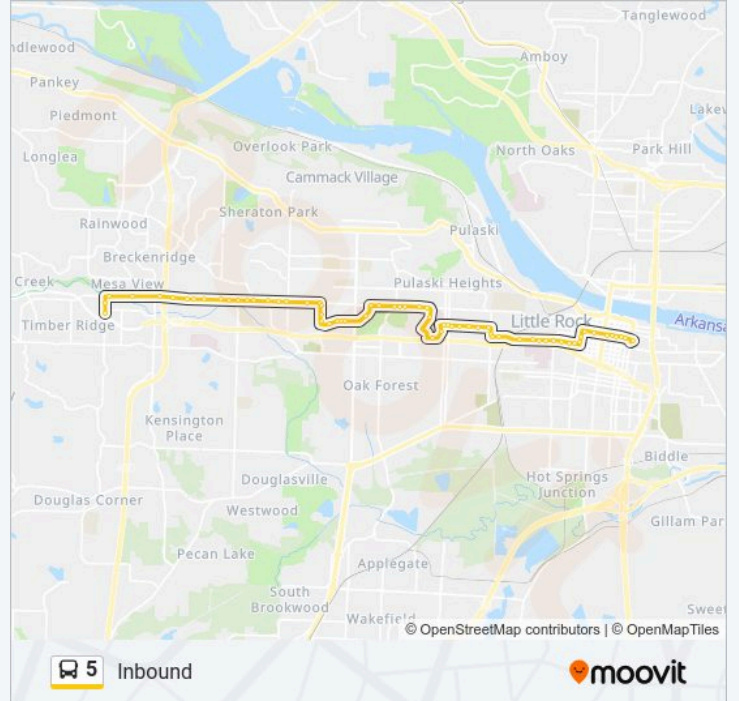

**5 bus Info**

**Direction:** Inbound

**Stops:** 65

**Trip Duration:** 52 min

**Line Summary:**

Hughes St & Lucerne Dr

Hughes St & Sandpiper Dr

Sandpiper Dr & Bob White Dr

Markham St & Monroe St

Markham St & Palm St

Markham St & Walnut St

University Medical Center

Va Hospital

Jack Stephens Dr & 6th St

Capitol Ave & Cedar St

Capitol & Pine St

Capitol Ave & Oak St

Capitol Ave & Valentine St

Capitol Ave & Martin St

Capitol Ave & Rosetta St

Capitol Ave & Booker St

Woodrow St & 7th St

7th St & Woodrow St

7th St & Jones St

7th St & Dennison St

7th St & Battery St

7th St & Wolfe St

Children's Hospital

7th St & State Capitol Mall

7th St & Victory St

7th St & Cross St

7th St & Ringo St