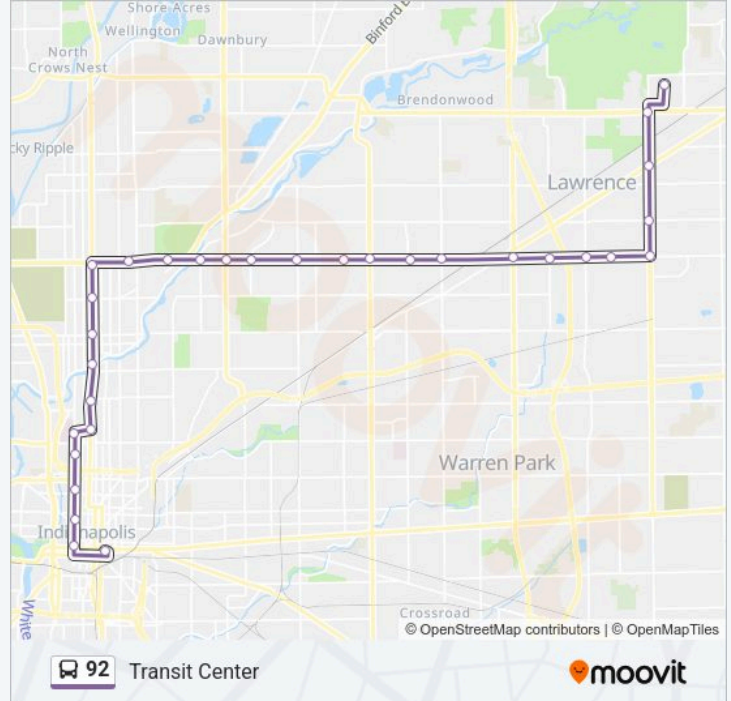

Use the Moovit App to find the closest 92 bus station near you and find out when is the next 92 bus arriving.

Direction: Transit Center

31 stops

[VIEW LINE SCHEDULE](#)

- Fort Harrison Station Eol
- Post & 56th Station Sb
- Post & Pendleton Pike Station Sb
- Post & 42nd Station Sb
- 38th & Post Station Wb
- 38th & Alsace Station Wb
- 38th & Franklin Station Wb
- 38th & Richardt Station Wb
- 38th & Shadeland Station Wb
- 38th & Arlington Station Wb
- 38th & Layman Station Wb
- 38th & Emerson Station Wb
- 38th & Arthington Station Wb
- 38th & Sherman Station Wb
- 38th & Meadows Station Wb
- 38th & Keystone Station Wb
- 38th & Orchard Station Wb
- State Fair 38th & Coliseum Wb
- 38th St & Park St Station Wb
- Meridianst & 38th St Station Sb
- Meridian St & 34th St Station Sb

92 bus Info

Direction: Transit Center

Stops: 31

Trip Duration: 55 min

Line Summary:

Meridian St & 30th St/Children's Museum

Meridian St & Fall Creek/Ivy Tech Statio

Meridian St & 22nd St Station Sb

Meridian St & 18th St Station Sb

Iu Health Station Sb

Capitol Ave & 14th St Station Sb

Capitol Ave & 9th St Station Sb

Capitol Ave & Vermont St Station Sb

Statehouse Station Sb

Ctc-D

Direction: Ft. Harrison

31 stops

[VIEW LINE SCHEDULE](#)

Ctc-D

Statehouse Station Nb

Capitol Ave & Vermont St Station Nb

Capitol Ave & 9th St Station Nb

Capitol Ave & 14th St Station Nb

Iu Health Station Nb