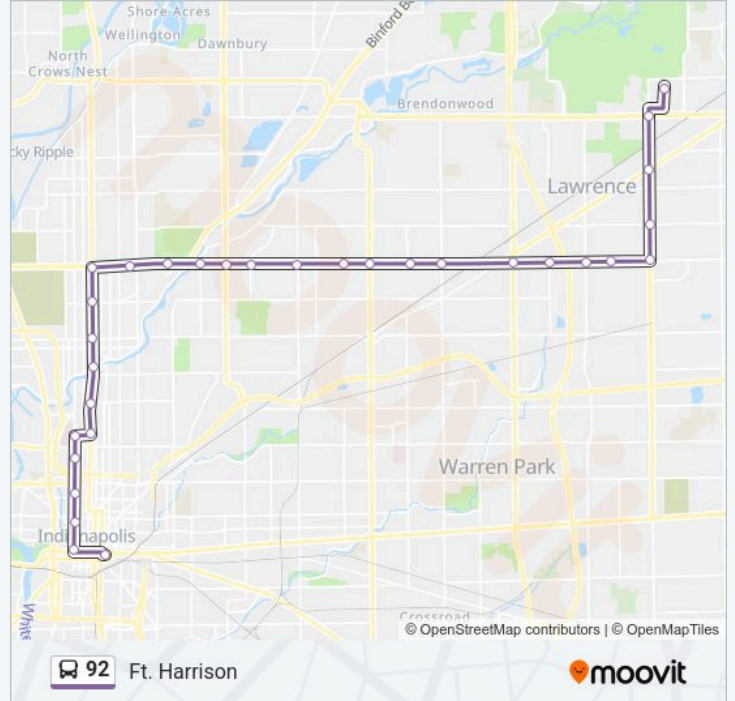

92 bus Info

Direction: Transit Center

Stops: 31

Trip Duration: 55 min

Line Summary:

Meridian St & 30th St/Children's Museum

Meridian St & Fall Creek/Ivy Tech Statio

Meridian St & 22nd St Station Sb

Meridian St & 18th St Station Sb

Iu Health Station Sb

Capitol Ave & 14th St Station Sb

Capitol Ave & 9th St Station Sb

Capitol Ave & Vermont St Station Sb

Statehouse Station Sb

Ctc-D

Direction: Ft. Harrison

Stops: 31

Trip Duration: 55 min

Line Summary:

38th & Arthington Station Eb

38th & Emerson Station Eb

38th & Layman Station Eb

38th & Arlington Station Eb

38th & Shadeland Station Eb

38th & Richardt Station Eb

38th & Franklin Station Eb

38th & Alsace Station Eb

38th & Post Station Eb

Post & 42nd Station Nb

Post & Pendleton Pike Station Nb

Post & 56th Station Nb

Fort Harrison Station Eol