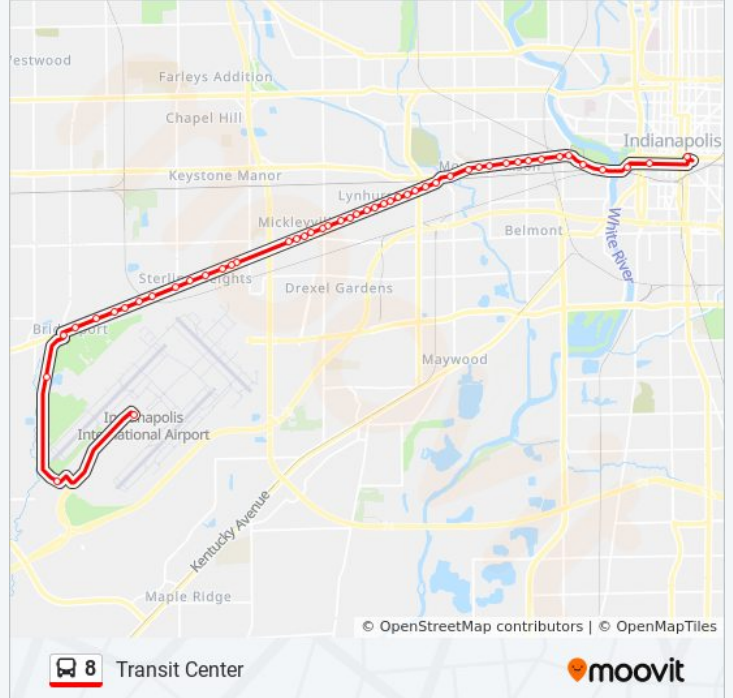

### 8 bus Info

**Direction:** Transit Center

**Stops:** 48

**Trip Duration:** 33 min

**Line Summary:**

Washington St & Mitchner Ave  
 Washington St & Sadlier Dr  
 Washington St & Shortridge Rd  
 Washington St & Elizabeth St  
 Washington St & Kitley Ave  
 Washington St & Ridgeview Dr  
 Washington St & Sheridan Ave  
 Washington St & Arlington Ave  
 Washington St & Bolton Ave  
 Washington St & Audubon Rd  
 Washington St & Johnson Ave  
 Washington St & Hawthorne Ln  
 Washington St & Emerson Ave  
 Washington St & Dequincy St  
 Washington St & Linwood Ave  
 Washington St & Chester Ave  
 Washington St & Sherman Dr  
 Washington St & Ewing St  
 Washington St & Lasalle St  
 Washington St & Gray St  
 Washington St & Rural St  
 Washington St & Tacoma St  
 Washington St & Keystone Ave  
 Washington St & Hamilton Ave  
 Washington St & Summit St  
 Washington St & Oriental St  
 Washington St & Cruse St  
 Washington St & Davidson St  
 Washington St & Park Ave  
 Ctc-A