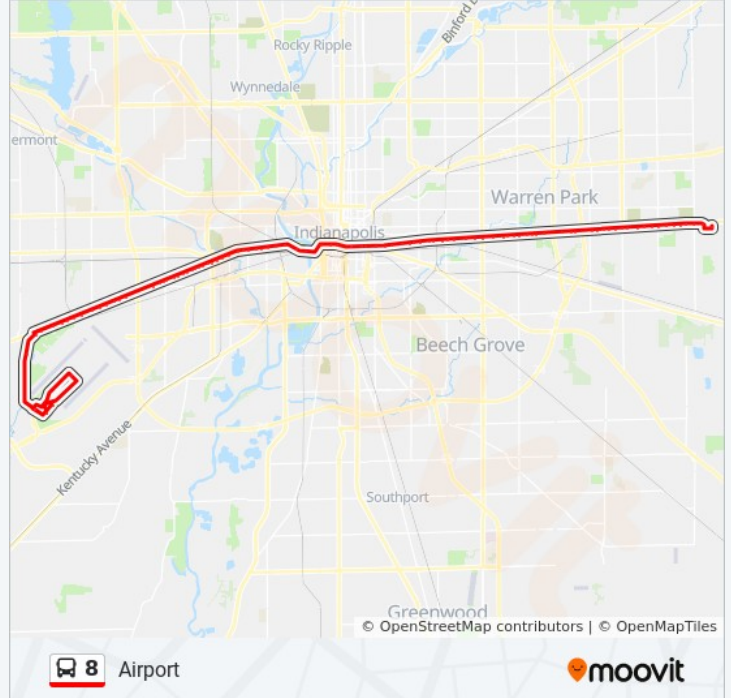

W Perimeter Rd & Bridgeport Rd

South Service Rd And West Perimeter Rd

Aiport Taxi Lot Non Public Stop

### 8 bus Info

**Direction:** Indy Zoo

**Stops:** 56

**Trip Duration:** 52 min

**Line Summary:**

Washington St & Mitchner Ave  
Washington St & Sadlier Dr  
Washington St & Shortridge Rd  
Washington St & Elizabeth St  
Washington St & Kitley Ave  
Washington St & Ridgeview Dr  
Washington St & Sheridan Ave  
Washington St & Arlington Ave  
Washington St & Bolton Ave  
Washington St & Audubon Rd  
Washington St & Johnson Ave  
Washington St & Hawthorne Ln  
Washington St & Emerson Ave  
Washington St & Dequincy St  
Washington St & Linwood Ave  
Washington St & Chester Ave  
Washington St & Sherman Dr  
Washington St & Ewing St  
Washington St & Lasalle St  
Washington St & Gray St  
Washington St & Rural St  
Washington St & Tacoma St  
Washington St & Keystone Ave  
Washington St & Hamilton Ave  
Washington St & Summit St  
Washington St & Oriental St  
Washington St & Cruse St  
Washington St & Davidson St  
Washington St & Park Ave  
Ctc-A  
Washington St & Illinois St  
Washington St & Senate Ave  
Washington St & West St - White River St

Washington St & White River Pkwy W Dr  
Washington St & Zoo Entrance  
Harding Street & Washington Street  
Harding - 200s  
Wash-Harding Non Public Stop

**Direction: Meijer E. Wash**

96 stops

[VIEW LINE SCHEDULE](#)

**8 bus Info**

**Direction:** Meijer E. Wash

**Stops:** 96

**Trip Duration:** 76 min

**Line Summary:**

 [8 bus Line Map](#)

Washington St & Auburn St

Washington St & Woodrow Ave