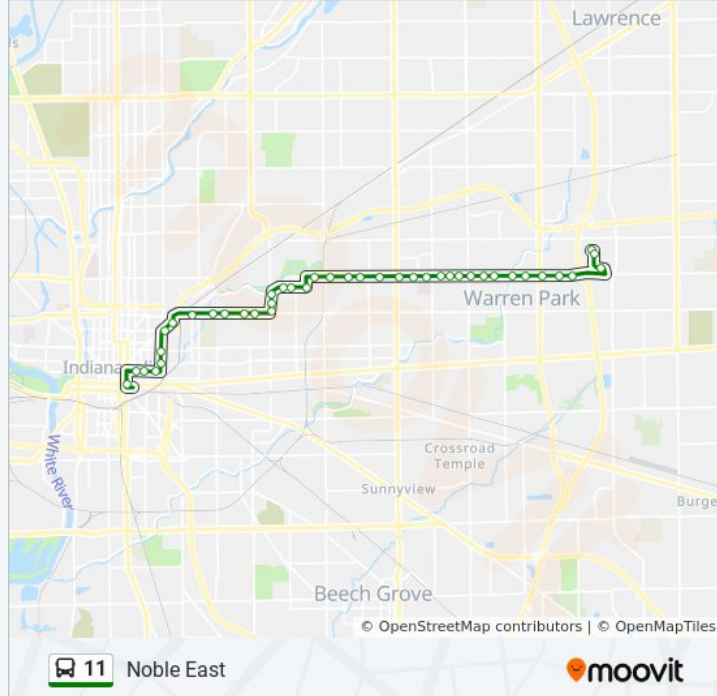

16th St & Drexel Ave

16th St & Gladstone Ave

16th St & Denny St

Brookside Pkwy S Dr & Ewing Ave

Brookside Ave & Parker Ave

Brookside Pkwy & Rural St

Brookside Ave & Jefferson Ave

Nowland Ave & Windsor St

Commerce Ave & Ludlow Ave

16th St & Dr Aj Brown Ave

16th St & Yandes St

16th St & Bellefontaine St

16th St & College Ave

16th St & Park Ave

Meridian St & 16th St

Meridian St & 13th St

Meridian St & 10th St

Meridian St & Saint Clair St

Meridian St & Michigan St

Meridian St & Vermont St

Ohio St & Pennsylvania St

Ctc-P

11 bus time schedules and route maps are available in an offline PDF at moovitapp.com. Use the [Moovit App](#) to see live bus times, train schedule or subway schedule, and step-by-step directions for all public transit in Indianapolis.

[About Moovit](#) • [MaaS Solutions](#) • [Supported Countries](#) • [Mooviter Community](#)

© 2024 Moovit - All Rights Reserved

Check Live Arrival Times