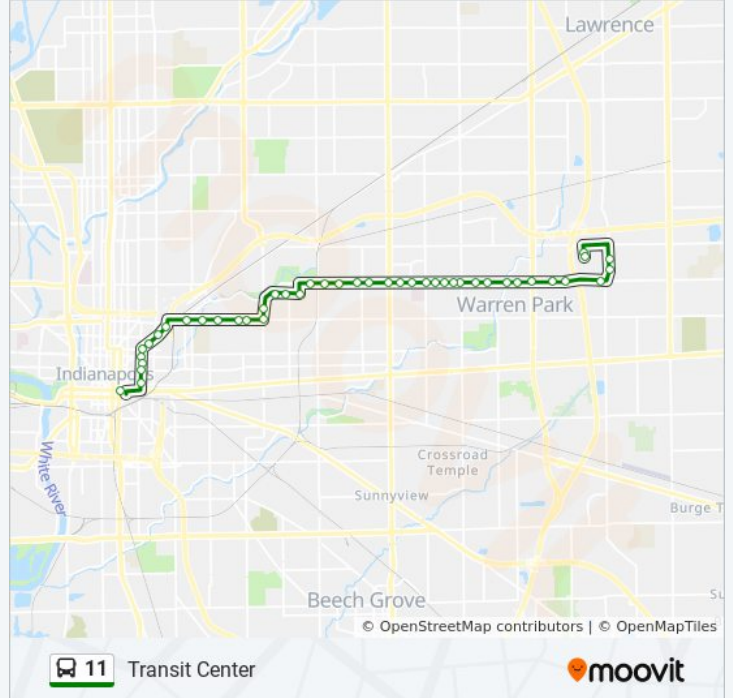

Direction: Community Hosp East

27 stops

[VIEW LINE SCHEDULE](#)

- Ctc-P
- Ohio St & Meridian St
- Meridian St & Vermont St
- Meridian St & North St
- Meridian St & Saint Clair St
- Meridian St & 11th St
- Meridian St & 13th St
- Meridian St & 16th St
- 16th St & Central Ave
- 16th St & College Ave
- 16th St & Bellefontaine St
- 16th St & Yandes St
- 16th St & Columbia Ave
- Commerce Ave & Ludlow Ave
- Nowland Ave & Windsor St
- Brookside Ave & Jefferson Ave
- Brookside Pkwy & Rural St
- Brookside Ave & Parker Ave
- Brookside Pkwy S Dr & Ewing St
- 16th St & Denny St
- 16th St & Colorado Ave
- 16th St & Linwood Ave

11 bus Info

Direction: Community Hosp East

Stops: 27

Trip Duration: 26 min

Line Summary:

16th St & Dequincy St
 16th St & Leland Ave
 16th St & Hawthorne Ln
 16th St & Whittier Pl
 Ritter Ave & 16th St

Direction: Transit Center

40 stops

[VIEW LINE SCHEDULE](#)

Ritter Ave & 16th St
 Ritter Ave & 13th St
 Ritter Ave & 10th St
 10th St & Layman Ave
 10th St & Graham
 10th St & Campbell Ave
 Arlington Ave & 11th St
 Arlington Ave & 12th St
 Arlington Ave & 14th St
 16th St & Arlington Ave
 16th St & Priscilla Ave
 16th St & Graham Ave
 16th St & Lesley Ave
 16th St & Ritter Ave
 16th St & Irvington Ave
 16th St & Spencer Ave
 16th St & Emerson Ave
 16th St & Wallace Ave

11 bus Info

Direction: Transit Center

Stops: 40

Trip Duration: 34 min

Line Summary:

16th St & Drexel Ave

16th St & Gladstone Ave

16th St & Denny St