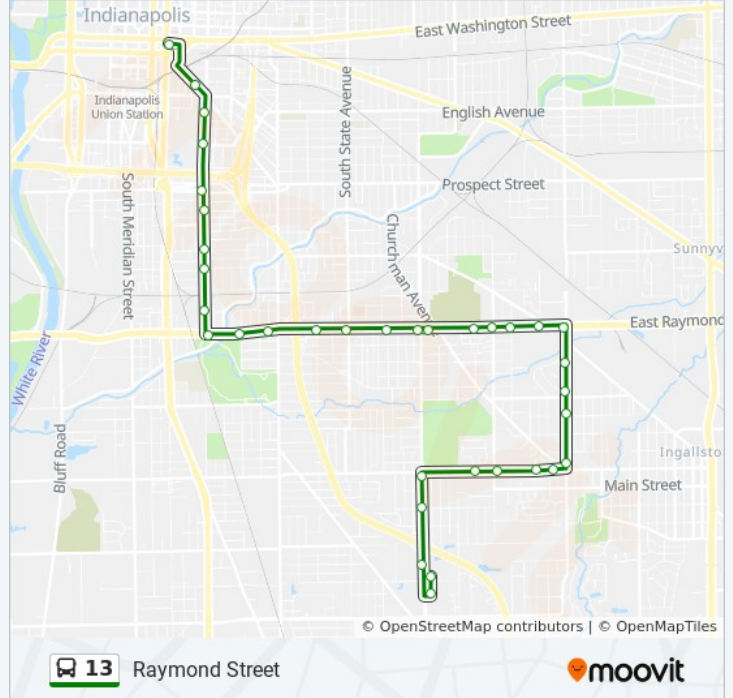

Direction: Keystone & National
 36 stops
[VIEW LINE SCHEDULE](#)

- Ctc-H
- Virginia Ave & New Jersey (New Jersey Station Sb)
- East St & Warsaw St
- East St & Mccarty Ct
- East St & Morris St
- East St & Orange St
- East St & Lincoln St
- East St & Iowa St
- East St & Legrande Ave
- Raymond St & East St
- Raymond St & Garfield Dr
- Raymond St & Barth Ave
- Raymond St & I-65
- Minnesota St & Villa Ave
- Minnesota St & Renton St
- Minnesota St & Oxford St
- Minnesota St & Perkins Ave
- Perkins Ave & Carpenter Ct
- Perkins Ave & Bethel Ave
- Perkins Ave & Legrande Ave
- Raymond St & Hobart Rd

13 bus Info

Direction: Keystone & National
Stops: 36
Trip Duration: 35 min
Line Summary:

Raymond St & Bethel Ave
 Raymond St & Sherman Dr
 Sherman Dr & Woodcliff Dr
 Sherman Dr & Southern Ave
 17th Ave & Detroit St
 17th St & Albany St
 Albany St & 18th Ave
 Albany St & Private Dr
 Albany St & 25th Ave
 Troy Ave & Parker Ave
 Keystone Ave & Troy Ave
 Keystone Ave & Murry St
 Keystone Ave - 3624 S
 Shopping Center Dr & Keystone Ave
 National Ave & Keystone Ave

Direction: Transit Center

35 stops

[VIEW LINE SCHEDULE](#)

National Ave & Keystone Ave
 Keystone Ave - 3565 S
 Keystone Ave & Murry St
 Troy Ave & Keystone Ave
 Troy Ave & Temple Ave
 Troy Ave & Parker Ave
 Albany St & 25th Ave
 Albany St - 2000 W
 Albany St & 18th Ave
 17th Ave & Buffalo St
 17th Ave & Detroit St
 Sherman Dr & Margaret
 Sherman Dr & Woodcliff Dr
 Raymond St & Sherman Dr

13 bus Info

Direction: Transit Center

Stops: 35

Trip Duration: 33 min

Line Summary:

Raymond St & Bethel Ave

Raymond St & Hobart Rd

Perkins Ave & Legrande Ave