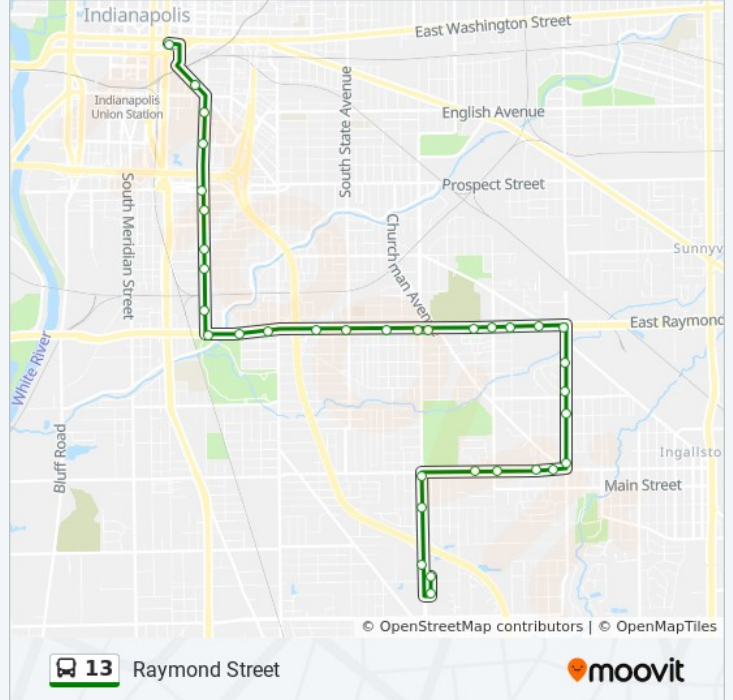

Raymond St & Bethel Ave

Raymond St & Hobart Rd

Perkins Ave & Legrande Ave

Perkins Ave & Bethel Ave

Perkins Ave & Carpenter Ct

Minnesota St & Minocqua St

Minnesota St & Oxford St

Minnesota St & Renton St

Minnesota St & Villa Ave

Raymond St & Barth Ave

Raymond St & Garfield Dr

Raymond St & East St

East St & Lagrande Ave

East St & Iowa St

East St & Weghorst St

East St & Orange St

East St & Prospect St

East St & Mccarty Ct

East St & Warsaw St

Virginia Ave & New Jersey St (New Jersey Station Nb)

Ctc-H

13 bus time schedules and route maps are available in an offline PDF at moovitapp.com. Use the [Moovit App](#) to see live bus times, train schedule or subway schedule, and step-by-step directions for all public transit in Indianapolis.

[About Moovit](#) · [MaaS Solutions](#) · [Supported Countries](#) · [Mooviter Community](#)

© 2023 Moovit - All Rights Reserved

Check Live Arrival Times