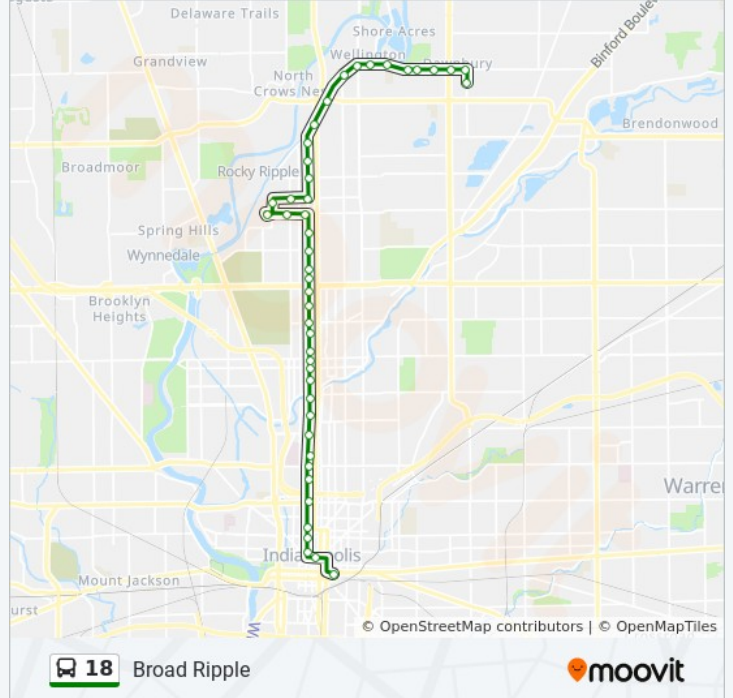

18 bus Info

Direction: Glendale Town Ctr

Stops: 45

Trip Duration: 41 min

Line Summary:

Illinois St & 42nd St

Illinois St & 44th St

46th St & Illinois St

Westfield Blvd & Meridian St

Westfield Blvd & Kessler Blvd

Westfield Blvd & Central Ave

Westfield Blvd & College Ave

Broad Ripple Ave & Guilford Ave

Broad Ripple Ave & Compton St

Broad Ripple Ave & Primrose Ave

Broad Ripple Ave & Kingsley Dr

Broad Ripple Ave & Evanston Ave

62nd St & Keystone Ave

62nd St & Rural St

Rural St - 6100 N Glendale Towne Ctr

Direction: Transit Center

44 stops

[VIEW LINE SCHEDULE](#)

Rural St - 6100 N Glendale Towne Ctr

Rural St & Kessler Blvd E Dr

Kessler Blvd E Dr & Private Dr

62nd St & Keystone Ave

Broad Ripple Ave & Evanston Ave

Broad Ripple Ave & Norwaldo Ave

18 bus Time Schedule

Transit Center Route Timetable: