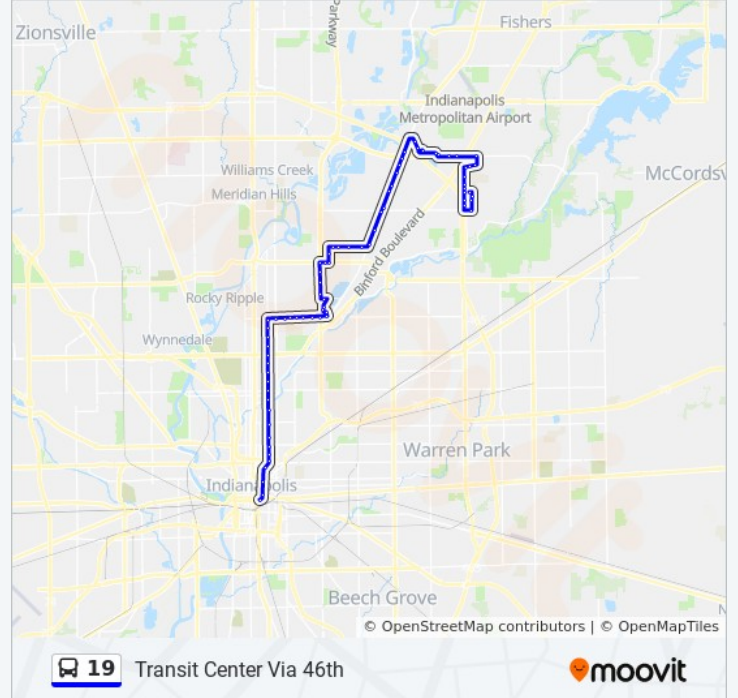

Keystone Ave & 56th St

Keystone Ave & 53rd St

52nd St & Tacoma Ave

Kingsway Dr - 4740 N

Kingsway Dr & Willowbrook Pkwy

Willowbrook Pkwy & Forum Cir

Penwood Dr & 46th St

46th St & Erie Ave

46th St & Evanston Ave

46th St & Ralston Ave

46th St & Marcy Ln

46th St & Crestview Ave

46th St & Winthrop Ave

46th St & College Ave

Central Ave & 46th St  
Central Ave & 44th St  
Central Ave & 42nd St  
Central Ave & 40th St  
Central Ave & 38th St  
Central Ave & Powell Pl  
Central Ave & 34th St  
Central Ave & 32nd St  
Central Ave & 30th St  
Central Ave & Fall Creek Pkwy N Dr  
Central Ave & 25th St  
Central Ave & 22nd St  
Central Ave & 19th St  
Central Ave & 16th St  
Central Ave & 13th St  
Central Ave & 11th St  
Fort Wayne Ave & 09th St  
Alabama St & Michigan St  
Alabama St & Market St  
Ctc-F

**Direction: Transit Center Via 52nd**

71 stops

[VIEW LINE SCHEDULE](#)

7129 E 75th St at Shadeland  
Shadeland Station Way & 7400 N  
Shadeland Station Way & Shadeland Statio  
Shadeland Station & 71st St  
Shadeland Ave & 71st St  
Shadeland Ave & Shadeland Station  
Shadeland Ave & 75th St  
Shadeland Ave & Carlton Arms Pl  
Shadeland Ave & 77th St

**19 bus Info**

**Direction:** Transit Center Via 52nd

**Stops:** 71

Shadeland Ave - 7850 N

Clearvista Dr & Shadeland Ave

Clearvista Way - 7100 N

7200 E Clearvista Way - Community Hosp N

82nd St & Clearvista Pkwy