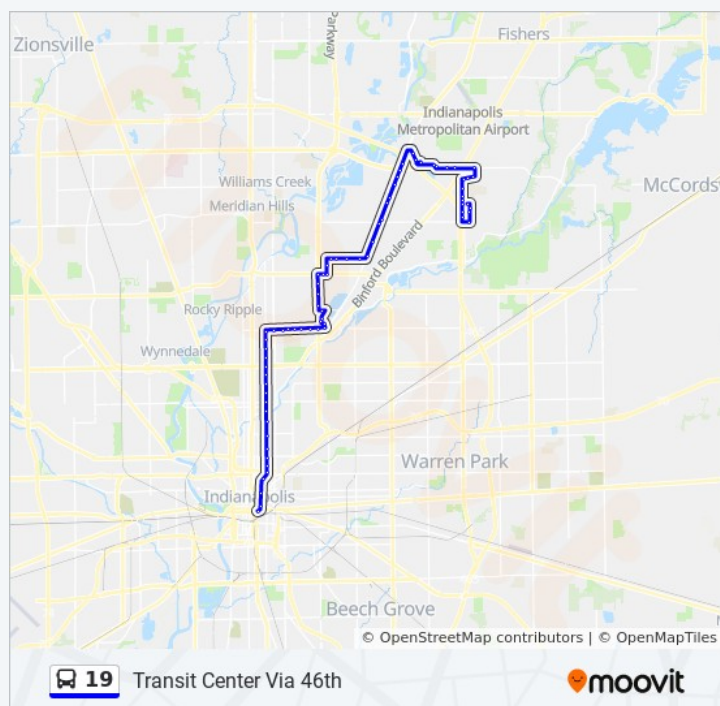

Keystone Ave & Kessler Blvd E Dr

Keystone Ave & 58th St

Keystone Ave & 56th St

Keystone Ave & 53rd St

**Trip Duration: 62 min**

**Line Summary:**

52nd St & Keystone Ave

52nd St & Crittenden Ave

52nd St & Kingsley Dr

52nd St & Luzzane Ln

52nd St & Crestview Ave

52nd St & Winthrop Ave

52nd St & College Ave

Central Ave & 52nd St

Central Ave & 49th St

Central Ave & 46th St

Alabama St & Michigan St

Alabama St & Market St

Ctc-F

**Direction: Via 46th**

66 stops

[VIEW LINE SCHEDULE](#)

**19 bus Time Schedule**

Via 46th Route Timetable: