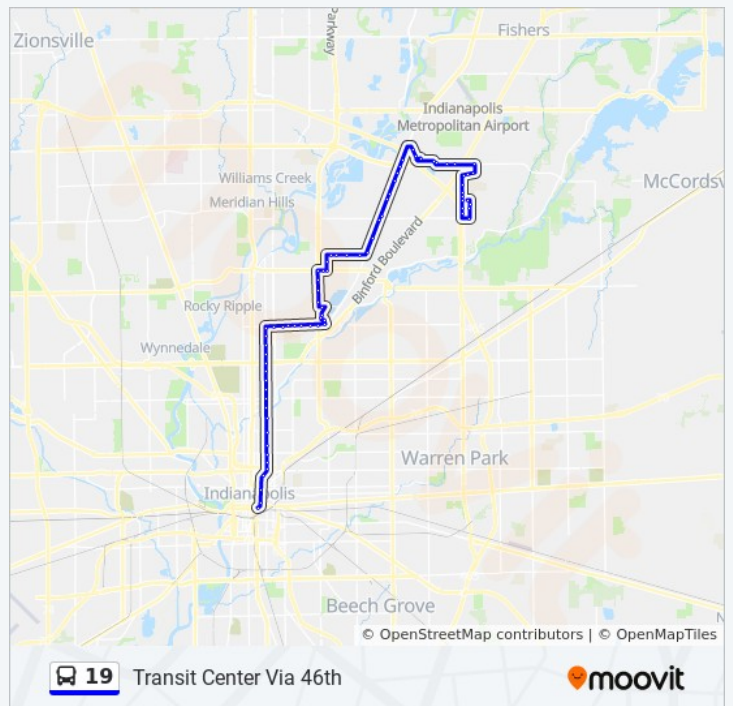

52nd St & Crestview Ave

52nd St & Indianola Ave

52nd St & Kingsley Dr

52nd St & Crittenden Ave

52nd St & Keystone Ct

**19 bus Time Schedule**

Via 52nd Route Timetable:

Sunday	8:15 AM - 8:20 PM
Monday	5:45 AM - 8:10 PM
Tuesday	5:45 AM - 8:10 PM
Wednesday	5:45 AM - 8:10 PM
Thursday	5:45 AM - 8:10 PM
Friday	5:45 AM - 8:10 PM
Saturday	6:15 AM - 8:20 PM

**19 bus Info**

**Direction:** Via 52nd

**Stops:** 64

**Trip Duration:** 57 min

**Line Summary:**

Keystone Ave - 5250 N

Keystone Ave & 56th St

Keystone Ave & 58th St