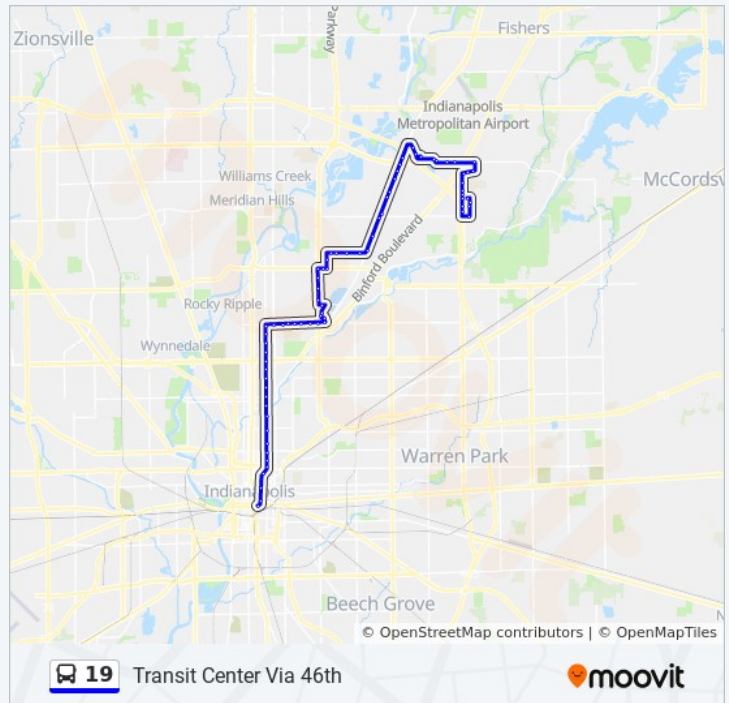

52nd St & Tacoma Ave

Keystone Ave - 5250 N

Keystone Ave & 56th St

Monday

5:15 AM - 9:20 PM

Tuesday

5:15 AM - 9:20 PM

Wednesday

**Direction:** Via 46th

**Stops:** 66

**Trip Duration:** 58 min

**Line Summary:**

Keystone Ave & 58th St

Kessler Blvd E Dr & Keystone Ave

Rural St & Kessler Blvd E Dr

Rural St - 6100 N Glendale Town Center