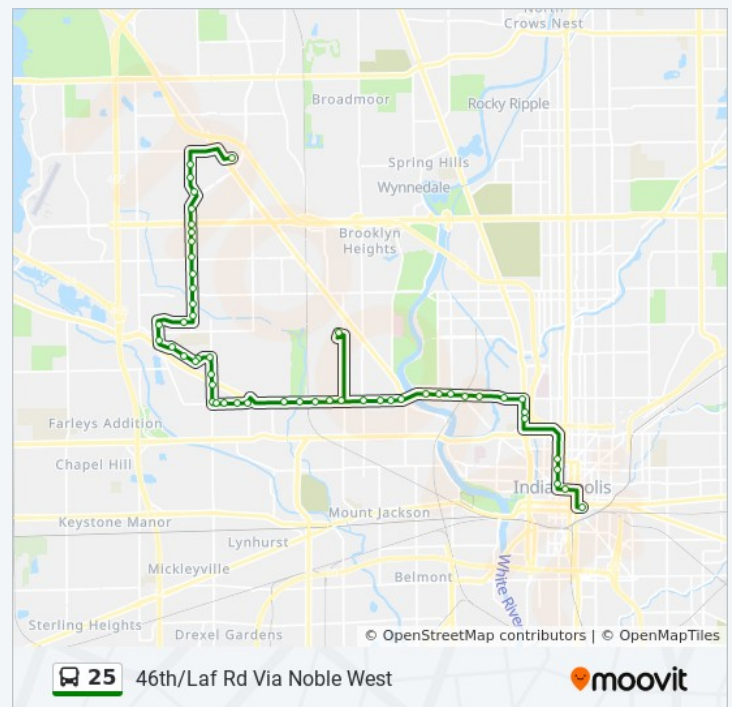

**Direction:** 46th/Laf Rd Via Noble West

**Stops:** 53

**Trip Duration:** 53 min

**Line Summary:**

16th St & Exeter Ave

16th St & Livingston Ave

16th St & Olin Ave

16th St - Indianapolis Motor Speedway

22nd St & Lynhurst Dr

Lynhurst Dr & 20th St

Lynhurst Dr & Speedway Dr

Lynhurst Dr & 16th St

16th St & Lynhurst Dr

16th St & Winton Ave

16th St & Auburn St

16th St & Main St

16th St & Georgetown Rd

Transit Center Route Timetable:

Sunday	7:07 AM - 7:32 PM
Monday	5:11 AM - 8:54 PM
Tuesday	5:11 AM - 8:54 PM
Wednesday	5:11 AM - 8:54 PM
Thursday	5:11 AM - 8:54 PM
Friday	5:11 AM - 8:54 PM
Saturday	6:04 AM - 8:38 PM

**25 bus Info**

**Direction:** Transit Center

**Stops:** 54

**Trip Duration:** 49 min

**Line Summary:**

4500 W 16th St - Indy Motor Speedway

16th St & Olin Ave

16th St & Livingston Ave