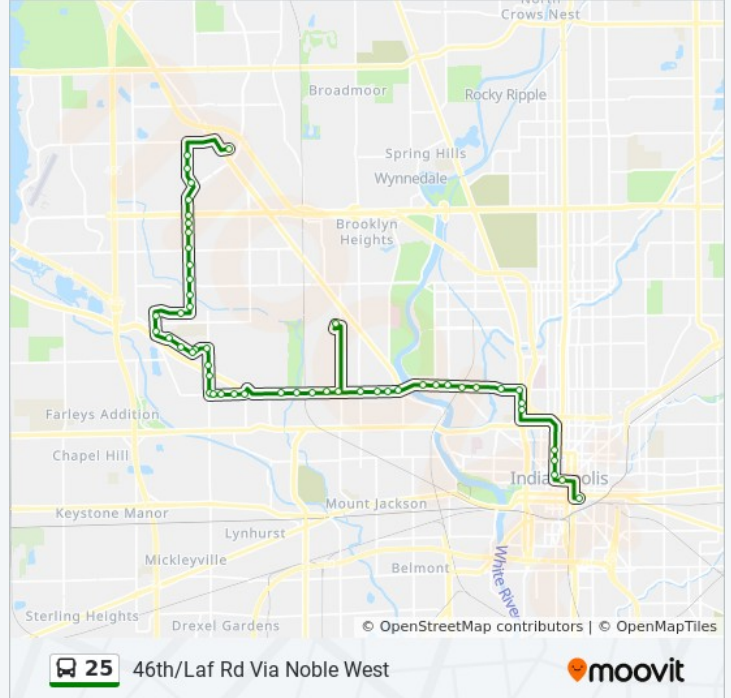

**Direction:** 46th/Laf Rd Via Noble West

**Stops:** 53

**Trip Duration:** 53 min

**Line Summary:**

16th St & Exeter Ave

16th St & Livingston Ave

16th St & Olin Ave

16th St - Indianapolis Motor Speedway

22nd St & White Oaks Dr

Woolco Ln & 22nd St

22nd St & Kohl's - 5600w

Shopping Center Dr & Kroger - 5700 W

Parkwood Dr - Speedway Shopping Center

Parkwood Dr & Schoolwood Dr

Meadowood Dr & Private Dr

Moller Rd & Beauport Rd

Moller Way & Moller Rd

Moller Rd & 43rd St

Moller Rd & Renn Rd

Lafayette Rd & Georgetown Rd - Walmart

## Direction: 46th/Lafayette Rd

52 stops

[VIEW LINE SCHEDULE](#)

Ctc-P

Ohio St & Meridian St

Illinois St & New York St

Illinois St & Michigan St

Illinois St & North St