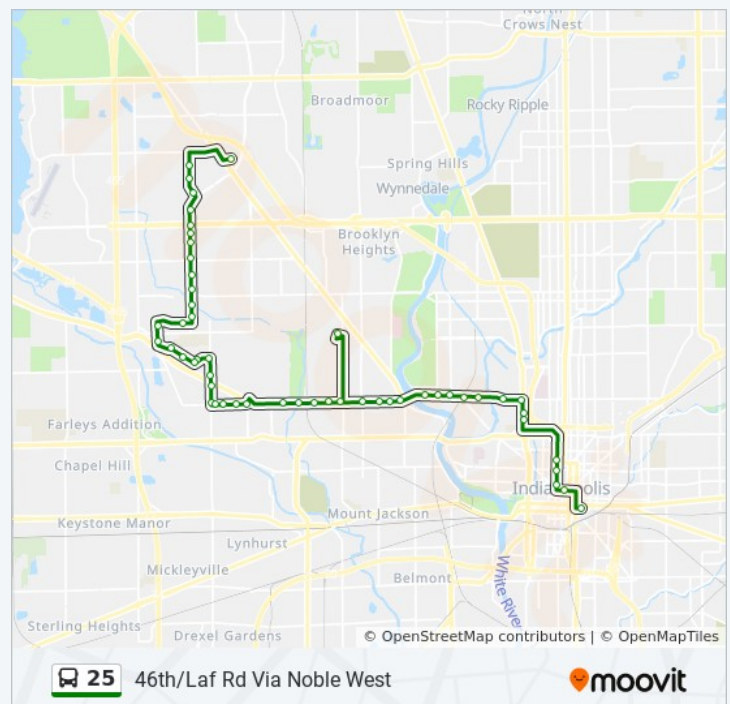

**Direction:** 46th/Laf Rd Via Noble West

**Stops:** 53

**Trip Duration:** 53 min

**Line Summary:**

16th St & Exeter Ave

16th St & Livingston Ave

16th St & Olin Ave

16th St - Indianapolis Motor Speedway

16th St & Livingston Ave

16th St & Olin Ave

16th St - Indianapolis Motor Speedway

16th St & Main St

16th St & Auburn St

16th St & Winton Ave

16th St & Gerrard Ave

Lynhurst Dr & 16th St

## 25 bus Time Schedule

46th/Lafayette Rd Route Timetable:

Sunday	7:00 AM - 8:20 PM
Monday	6:00 AM - 9:30 PM
Tuesday	6:00 AM - 9:30 PM
Wednesday	6:00 AM - 9:30 PM
Thursday	6:00 AM - 9:30 PM
Friday	6:00 AM - 9:30 PM
Saturday	6:00 AM - 9:30 PM

## 25 bus Info

**Direction:** 46th/Lafayette Rd

**Stops:** 52

**Trip Duration:** 48 min

**Line Summary:**

Lynhurst Dr & Speedway Ave

Lynhurst Dr & 21st St

22nd St & Lynhurst Dr