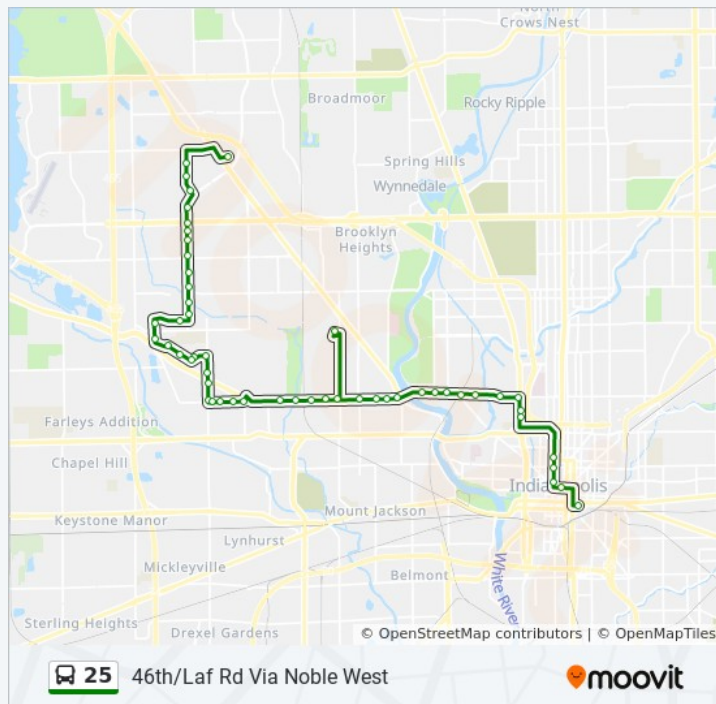

16th St & Olin Ave

16th St - Indianapolis Motor Speedway

16th St & Main St

16th St & Auburn St

16th St & Winton Ave

16th St & Gerrard Ave

Lynhurst Dr & 16th St

Lynhurst Dr & Speedway Ave

Lynhurst Dr & 21st St

22nd St & Lynhurst Dr

22nd St & White Oaks Dr

Woolco Ln & 22nd St

22nd St & Kohl's - 5600w

Shopping Center Dr & Kroger - 5700 W

Parkwood Dr - Speedway Shopping Center

### 25 bus Info

**Direction:** Speedway Ctr

**Stops:** 37

**Trip Duration:** 29 min

**Line Summary:**

**Direction: Transit Center**

**25 bus Time Schedule**

54 stops

[VIEW LINE SCHEDULE](#)

Lafayette Rd & Georgetown Rd - Walmart

Georgetown Rd & Century Plaza Rd

Moller Rd & Renn Rd

Moller Rd & 42nd St

Moller Way & Pike Plaza Rd

Moller Rd - Meijer - 3916 N

Moller Rd & 38th St