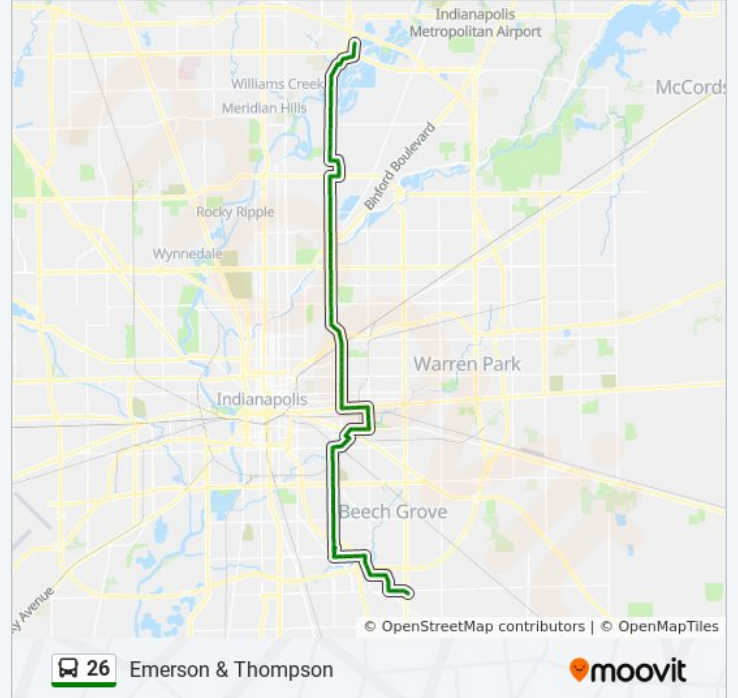

### Direction: Keystone Crossing

64 stops

[VIEW LINE SCHEDULE](#)

Ctc-J

Virginia Ave & New Jersey (New Jersey Station Sb)

Virginia Ave & Merrill St

Virginia Ave & Mccarty Ct

Virginia Ave & Leonard St

**26 bus Info**

**Direction:** Transit Center

**Stops:** 65

**Trip Duration:** 61 min

**Line Summary:**

Keystone Ave & 58th St

Keystone Ave & 56th St

Keystone Ave & 53rd St

Washington St & Gray St

Washington St & Lasalle St

Washington St & Kealing Ave

Sherman Dr & Washington St

Sherman Dr & Pleasant Run Pkwy N Dr

English Ave & Sherman Dr

English Ave & Dearborn St

Cjc Assessment Center

Community Justice Center

Prospect St & Pleasant Run Pkwy N Dr

Prospect St & Harlan St

Prospect St & State Ave

Prospect St & Spruce St

Prospect St & Olive St

Virginia Ave & Grove Ave

Virginia Ave & College Ave