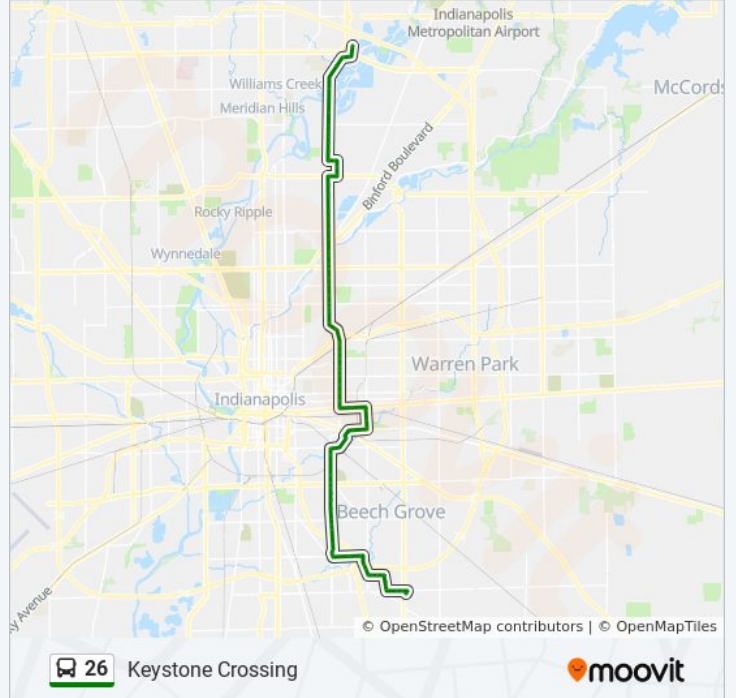

### Direction: Keystone Crossing

64 stops

[VIEW LINE SCHEDULE](#)

Ctc-J

Virginia Ave & New Jersey (New Jersey Station Sb)

Virginia Ave & Merrill St

Virginia Ave & Mccarty Ct

Virginia Ave & Leonard St

### 26 bus Info

**Direction:** Keystone Crossing

**Stops:** 64

**Trip Duration:** 61 min

**Line Summary:**

Rural St & Michigan St  
Rural St & Saint Clair Ct  
Rural St & 10th St  
Rural St & 12th St  
Rural St & Brookside Pkwy S Dr  
Rural St & 16th St  
Rural St & 18th St  
Rural St & Massachusetts Ave  
Rural St & Roosevelt Ave  
Keystone Ave & 23rd St  
Keystone Ave & 25th St  
Keystone Ave & 28th St  
Keystone Ave & 29th St  
Keystone Ave & 30th St  
Keystone Ave & 32nd St  
Keystone Ave & 34th St  
Keystone Ave & 36th St  
Keystone Ave & 38th St  
Keystone Ave & 39th St  
Keystone Ave & Millersville Rd  
Keystone Ave - 4150 N  
Keystone Ave & Duke St  
Keystone Ave & 46th St  
Keystone Ave & 51st St  
Keystone Ave - 5250 N  
Keystone Ave & 56th St  
Keystone Ave & 58th St  
Kessler Blvd E Dr & Keystone Ave  
Rural St & Kessler Blvd E Dr  
Rural St - 6100 N Glendale Town Center  
62nd St & Temple Ave  
Keystone Ave & 62nd St  
Keystone Ave & 64th St

Keystone Ave & 65th St

Keystone Ave & Glenbrook Dr

Keystone Ave & Butterfield Dr

Keystone Ave & 71st St

Keystone Ave & Ruth Dr

Keystone Ave & 78th St

Keystone Ave & Woodfield Crossing Blvd

Keystone Crossing - 8463 N

Keystone Crossing - 8505 N

Keystone Crossing - 8702 N

**Direction: Transit Center**

65 stops

[VIEW LINE SCHEDULE](#)

Keystone Crossing & Commerce Crossing

Keystone Crossing - 8700 N

Keystone Crossing - 8504 N