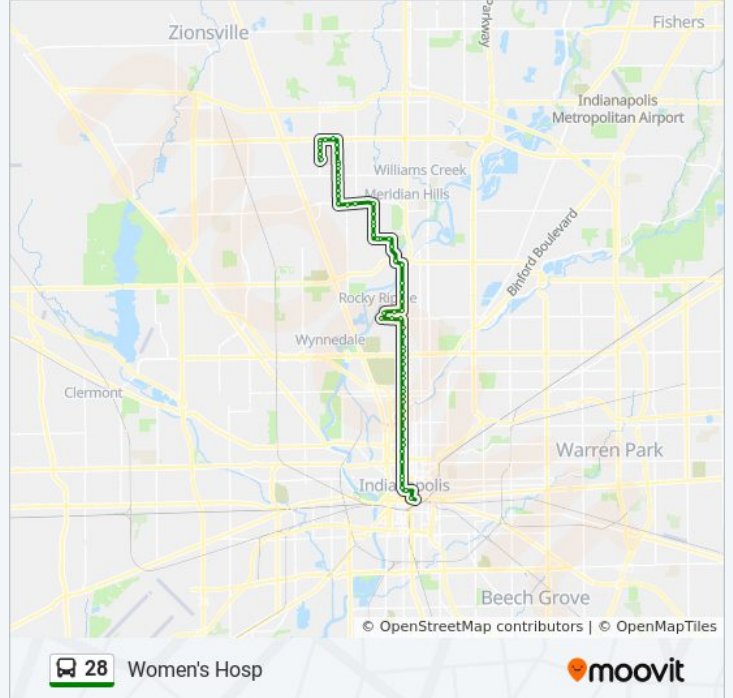

Use the Moovit App to find the closest 28 bus station near you and find out when is the next 28 bus arriving.

Direction: Transit Center

62 stops

[VIEW LINE SCHEDULE](#)

- Saint Vincent Women's Hospital
- Township Line Rd & Spyglass Dr
- Township Line Rd & Summer Dr
- Township Line Rd & 86th St
- 86th St & Township Line Rd
- 86th St & Naab Rd
- 86th St & Harcourt Rd
- Harcourt Rd & John Ambers
- Harcourt Rd & Dugan Dr
- Harcourt Rd & Century Way
- Harcourt Rd & Covey Ln
- Harcourt Rd - 7950 N
- Harcourt Rd & Moray Ct E
- Harcourt Rd & Harcourt Spring Blvd
- Harcourt Rd & Suffolk Ln
- Harcourt Rd & 75th Pl
- Harcourt Rd & 74th St
- Harcourt Rd & Westlane Rd
- Westlane Rd & Grandview Dr
- Westlane Rd & Ditch Rd
- 73rd St & Hoover Rd
- Hoover Rd & Oakwood Trail

28 bus Info

Direction: Transit Center

Stops: 62

Trip Duration: 53 min

Line Summary:

Hoover Rd - 6800 N Jcc
Hoover Rd & Golf Ln
Hoover Rd & 64th St
64th St & Kennedy Ln
64th St - Orchard School
64th St & Spring Mill Rd
Spring Mill Rd & 63rd St
Spring Mill Rd & Sunset Ln
Illinois St & 59th St
Illinois St & Westfield Blvd
Illinois St & 54th St
Illinois St & 52nd St
Illinois St & 49th St
49th St & Boulevard Pl
49th St & Sunset Ave
Butler Way at Clowes Hall
46th St & Cornelius Ave
46th St & Illinois St
Illinois St & 44th St
Illinois St & 42nd St
Illinois St & 40th St
Illinois St & 39th St
Illinois St & 38th St
Capitol Ave & 38th St
Capitol Ave & 36th St
Capitol Ave & 34th St
Capitol Ave & 32nd St
Capitol Ave & 30th St
Capitol Ave & 29th St
Capitol Ave & 26th St
Capitol Ave & 24th St
Capitol Ave & 21st St
Capitol Ave & 18th St

Capitol Ave & 16th St

Capitol Ave & 12th St

Capitol Ave & 10th St

Capitol Ave & North St

Capitol Ave & Michigan St

Capitol Ave & Ohio St

Ctc-N

Direction: Women's Hosp

65 stops

[VIEW LINE SCHEDULE](#)

Ctc-N

Ohio St & Meridian St

Illinois St & New York St

Illinois St & Michigan St

Illinois St & North St

Illinois St & 10th St