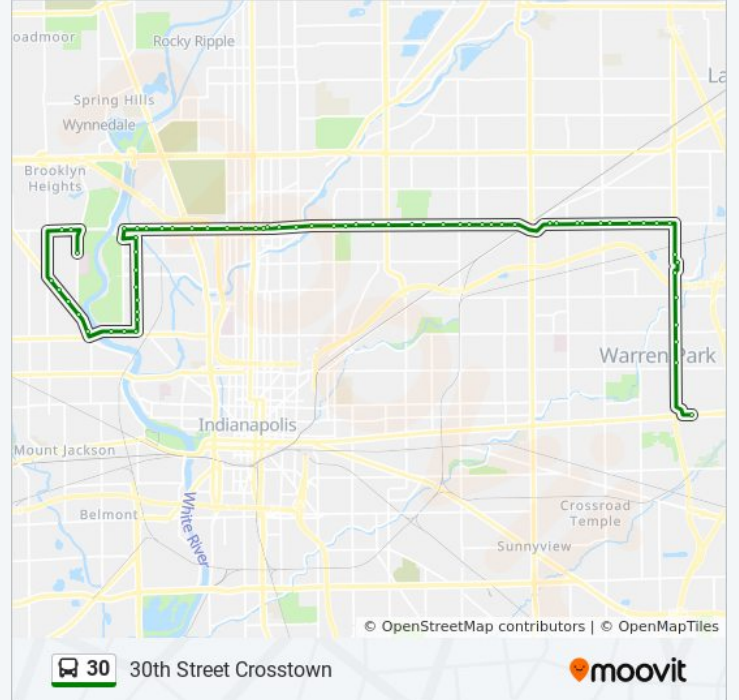

30th St & Hovey St

30th St & Schofield Ave

30th St & Baltimore Ave

30th St & Tacoma Ave

30th St - 3000 E

30th St & Dearborn St

30th St & Olney St

30th St & Sherman Ave

30th St & Chester Ave

30th St & Gladstone Ave

30th St & Euclid Ave

30th St & Arthington Blvd

30th St & Aluminum Dr

30th St & Hawthorne Ln

30th St & Kristen Dr E

30th St & Layman Ave

30th St & Graham Ave

30th St & Campbell Ave

30th St & Webster Ave

30th St & Ridgeview Dr

30th St - 6555 E

30th St - 6700 E

30th St & Shadeland Ave

Shadeland Ave & 30th St

Shadeland Ave - 2560 N

2525 N Shadeland - Western Select

Shadeland Ave - 2400 N

Shadeland Ave & 21st St

Shadeland Ave & 17th St

Shadeland Ave & Hiner Ln

Shadeland Ave & 13th St

10th St & Shadeland Ave

10th St & Shortridge Rd