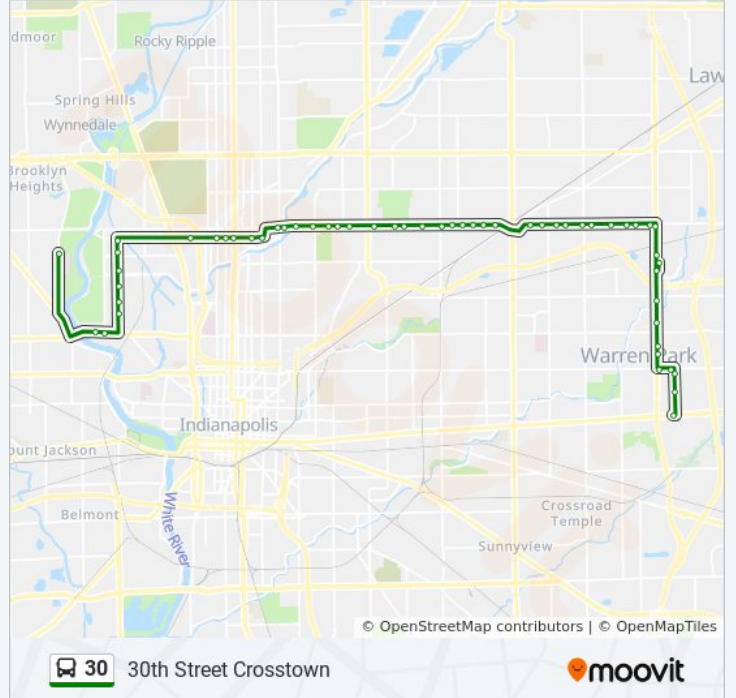

Direction: Cold Spring Rd

65 stops

[VIEW LINE SCHEDULE](#)

- Washington St & Shortridge Rd
- Shadeland Ave & 11th St
- Shadeland Ave & 14th St
- Shadeland Ave & 17th St
- Shadeland Ave & 21st St
- Shadeland Ave & Western Select Dr
- 2525 N Shadeland - Western Select
- Shadeland Ave - 2560 N
- 30th St & Shadeland Ave
- 30th St - 6800 E
- 30th St - 6550 E
- 30th St & Ridgeview Dr
- 30th St & Webster Ave
- 30th St & Arlington Ave
- 30th St & Graham Ave
- 30th St & Lesley Ave
- 30th St & Kristen Dr W
- 30th St & Hawthorne Ln
- 30th St & Ribble St
- 30th St & Arthington Blvd
- 30th St & Euclid Ave
- 30th St & Gladstone Ave

30 bus Info

Direction: Cold Spring Rd

Stops: 65

Trip Duration: 53 min

Line Summary:

30th St & Chester Ave
30th St & Sherman Dr
30th St & Olney St
30th St & Dearborn St
E 30th / N Rural
30th St & Keystone Ave
30th St & Caroline Ave
30th St & Schofield Ave
30th St & Hovey St
30th St & A J Brown Ave
30th St & Sutherland Ave
30th St & College Ave
30th St & Central Ave
30th St & Delaware St
30th St & Talbott St
30th St & Meridian St
30th St & Illinois St
30th St & Boulevard Pl
30th St & Ethel Ave
30th St & Milk St
30th St & Rader St
30th St & Clifton St
30th St & Elmira St
30th St & Harding St
30th St & Riverside Dr E
29th St & Harding St
Harding St & 27th St
Harding St & Edgemont Ave
Harding St & Pruitt St
Harding St & 21st St
Harding St & 19th St
Harding St & 18th St
16th St & Harding St

30th St & Tyrone Dr

Cold Spring Rd & Private Dr

Direction: Washington & Shortridge

55 stops

[VIEW LINE SCHEDULE](#)

Cold Spring Rd & Private Dr

16th St & Private Dr

16th St & Riverside Dr E

30 bus Info

Direction: Washington & Shortridge

Stops: 55

Trip Duration: 47 min

Line Summary:

30th St & Hovey St

30th St & Schofield Ave

30th St & Baltimore Ave