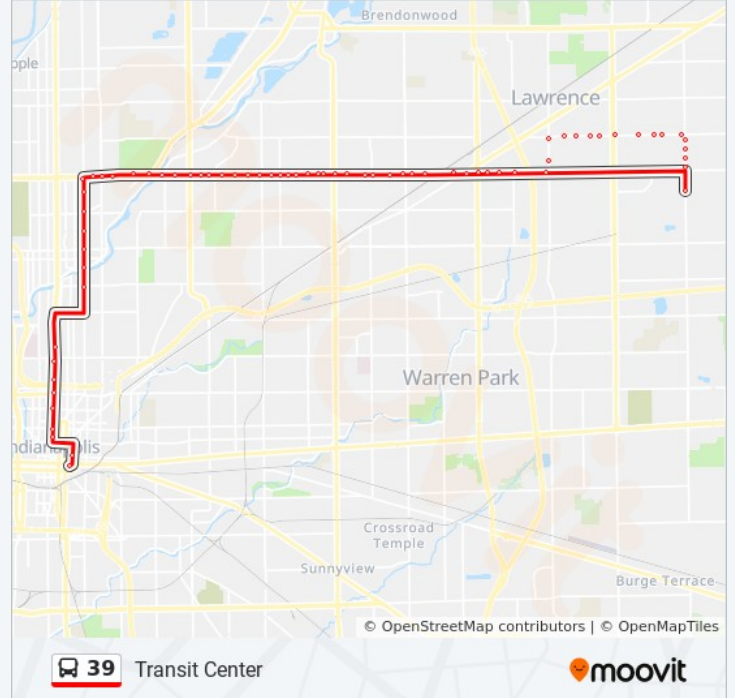

38th St & Linwood Ave

38th St & Arthington Blvd

38th St & Dequincy St

38th St & Bancroft St

38th St & Emerson Ave

38th St & Butler Ave

38th St & Whittier Pl

38th St & Layman Ave

38th St & Graham Ave

38th St & Bolton Ave

38th St & Arlington Ave

38th St & Sheridan Ave

38th St & Elizabeth St

38th St & Massachusetts Ave

38th St & Shadeland Ave

38th St & Whenner Dr

38th St & Kercheval Dr

38th St & Richardt St

38th St & Franklin Rd

38th St & Alsace Dr

38th St & Dubarry Rd

38th St & Shopping Center Dr-Northeastwo

38th St & Post Rd

38th St & Wittfield St

38th St & Parliament Ln

38th St & Tudor Park Dr

Mitthoefer Rd & 38th St

Mitthoefer Rd & John Marshall Dr N

Mitthoefer Rd & Park Davis Dr

Direction: Via 42nd

73 stops

[VIEW LINE SCHEDULE](#)