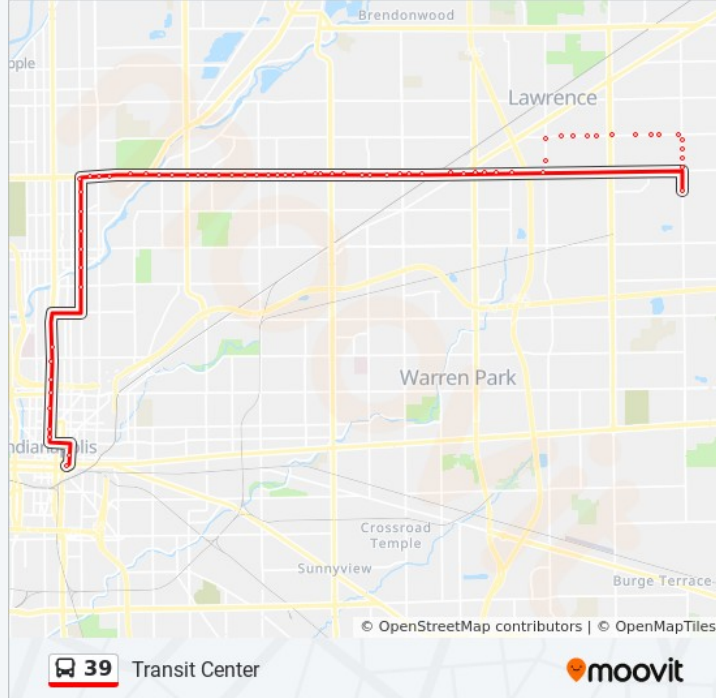

Meridian St & 10th St

Meridian St & Saint Clair St

Meridian St & Michigan St

Meridian St & Vermont St

Alabama St & Market St

Ctc-C

Direction: Via 38th

63 stops

38th St & Parliament Ln

38th St & Tudor Park Dr

Mitthoefer Rd & 38th St

Mitthoefer Rd & John Marshall Dr N

Mitthoefer Rd & Park Davis Dr

Direction: Via 42nd

73 stops

[VIEW LINE SCHEDULE](#)

38th St & Arthington Blvd

38th St & Dequincy St

38th St & Bancroft St

38th St & Emerson Ave

38th St & Butler Ave

38th St & Whittier Pl

38th St & Layman Ave

38th St & Graham Ave

38th St & Bolton Ave

38th St & Arlington Ave

38th St & Sheridan Ave

38th St & Elizabeth St

38th St & Massachusetts Ave

38th St & Shadeland Ave

38th St & Whenner Dr

38th St & Kercheval Dr