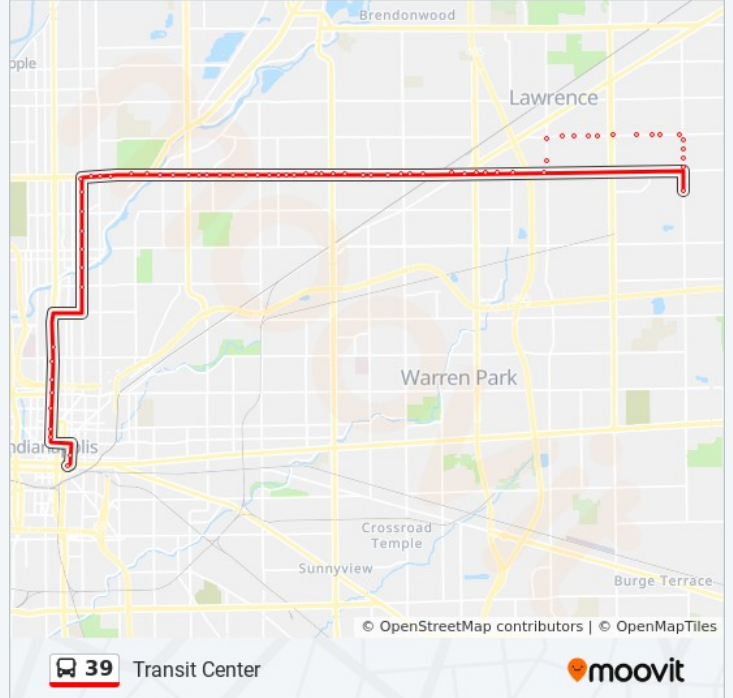

Direction: Transit Center

69 stops

[VIEW LINE SCHEDULE](#)

- Mitthoefer Rd & John Marshall Dr N
- Mitthoefer Rd - 3900 N
- Mitthoefer Rd & Catalina Dr
- Mitthoefer Rd & Monterey Rd
- Mitthoefer Rd & Ellis Dr
- 42nd St & Mitthoefer Rd
- 42nd St & Burrwood Dr
- 42nd St & Baker Dr
- 42nd St & Cordell St
- 42nd St & Post Rd
- 42nd St & Rue Lemans
- 42nd St & Private Dr
- 42nd St & Aspen Way
- 42nd St & Arborcrest Dr
- Franklin Rd & 42nd St
- Franklin Rd & Crossbridge Dr
- 38th St & Franklin Rd
- 38th St & Richardt St
- 38th St & Kercheval Dr
- 38th St & Elmhurst Dr
- 38th St & Shadeland Rd
- 38th St & Massachusetts Ave

39 bus Info

Direction: Transit Center

Stops: 69

Trip Duration: 52 min

Line Summary:

38th St & Elizabeth St
38th St & Sheridan Ave
38th St - Value City
38th St & Arlington Ave
38th St & Graham Ave
38th St & Layman Ave
38th St & Whittier Pl
38th St & Butler Ave
38th St & Emerson Ave
38th St & Riley Ave
38th St & Dequincy St
38th St & Arthington Blvd
38th St & Linwood Ave
38th St & Colorado Ave
38th St & Forest Manor Ave
38th St & Chester Ave
38th St & Sherman Dr
38th St & Olney St
38th St & Lasalle St
38th St & Parker Ave
38th St & Rural St
38th St & Temple Ave
38th St & Keystone Ave
38th St & Caroline Ave
38th St & Orchard Ave
38th St & Fall Creek Pkwy N Dr
38th St & Coliseum Ave
38th St & Guilford Ave
38th St & College Ave
38th St & Park Ave
Central Ave & 38th St
Central Ave & Powell Pl
Central Ave & 34th St

Central Ave & 32nd St

Central Ave & 30th St

Central Ave & Fall Creek Pkwy N Dr

Central Ave & 25th St

22nd St & Pennsylvania St

Meridian St & 18th St

Meridian St & 16th St

Meridian St & 13th St

Meridian St & 10th St

Meridian St & Saint Clair St

Meridian St & Michigan St

Meridian St & Vermont St

Alabama St & Market St

Ctc-C

Direction: Via 38th

63 stops