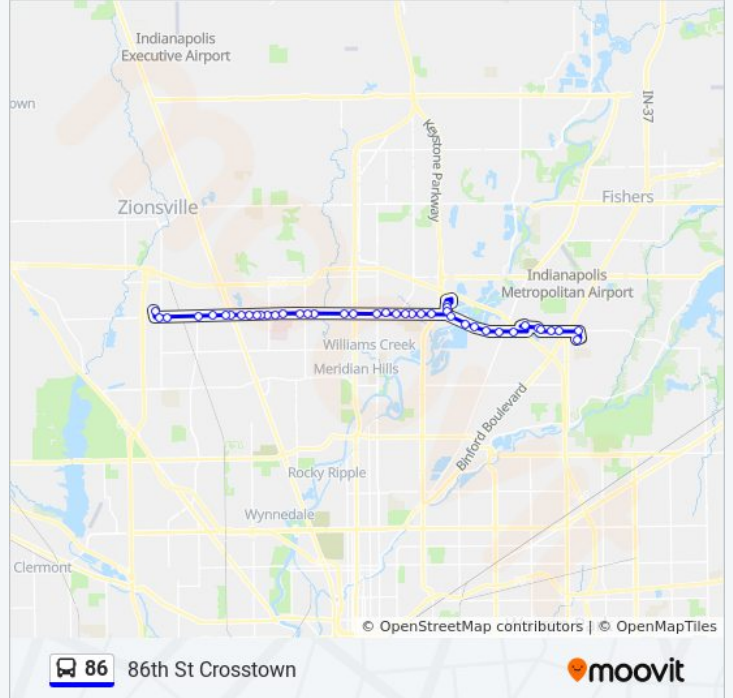

86 bus Info

Direction: Community North

Stops: 45

Trip Duration: 53 min

Line Summary:

86th St & Shopping Center Dr 1600e

86th St - 1950 E

86th St & Woodfield Crossing Blvd

86th St & Haverstick Rd

Keystone Crossing - 8702 N

Keystone Crossing & Commerce Crossing

Keystone Crossing - 8700 N

82nd St & River Crossing Blvd

3901 East 82nd St

82nd St & Raquet Sq Dr

82nd St & Statesman Dr

82nd St & Allison Pointe Blvd

5501 E 82nd St

Jc Penney & Castleton Square

Perimeter Rd & Knue Rd - Olive Garden

82nd St & Knue Rd

82nd St & Castleway Dr

82nd St & Summit Hill Dr

Clearvista Pkwy & 82nd St

Clearvista Pkwy - 8101 N

Clearvista Pkwy - 7200 E

Clearvista Way - 7100 N

7200 E Clearvista Way - Community Hosp N

Direction: Traders Point

42 stops

[VIEW LINE SCHEDULE](#)

7200 E Clearvista Way - Community Hosp N