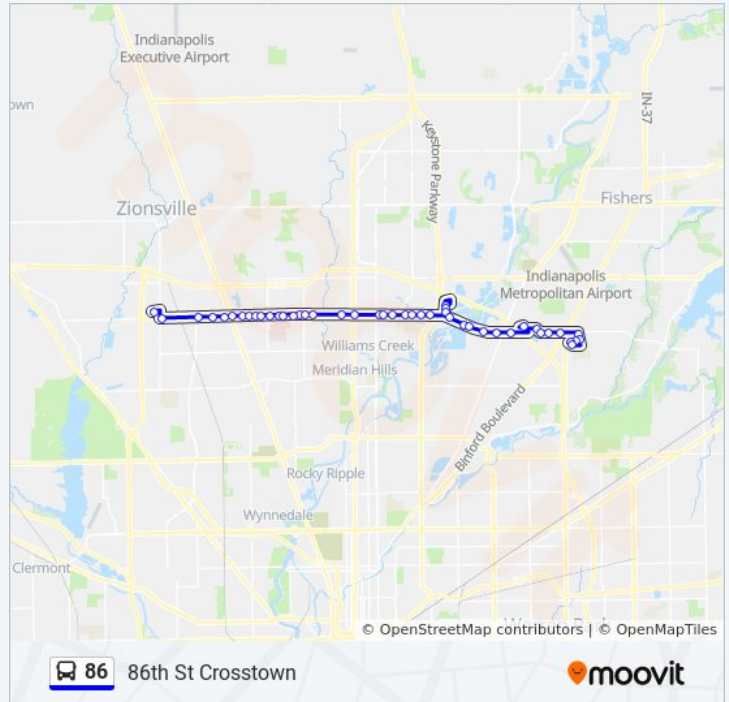

Keystone Crossing & Commerce Crossing

Keystone Crossing - 8700 N

86th St & Haverstick Rd

86th St & Manderley Dr

86th St - 1900 E

86th St & Cholla Rd

86th St & Monon Trail

86th St & Guildford Ave

86th St & College Av

86th St & Meridian St

86th St & Spring Mill Rd

1100 West 86th St

86th St & Ditch Rd

86th St & Ditch Rd - Northbrook

86th St & Sorrel Dr

86th St - 2200 W

86th St & Township Line Rd

86th St - 2500 W

86th St & Lake Circle Dr

86th St & Colby Blvd

86th St & Mercer Rd

86th St & Michigan Rd

86th St & Payne Rd

86th St & Commerce Park

86th St & Georgetown Rd

86 bus Info

Direction: Traders Point

Stops: 42

Trip Duration: 52 min

Line Summary:

86th St & Moller Rd

86th St & Zionsville Rd