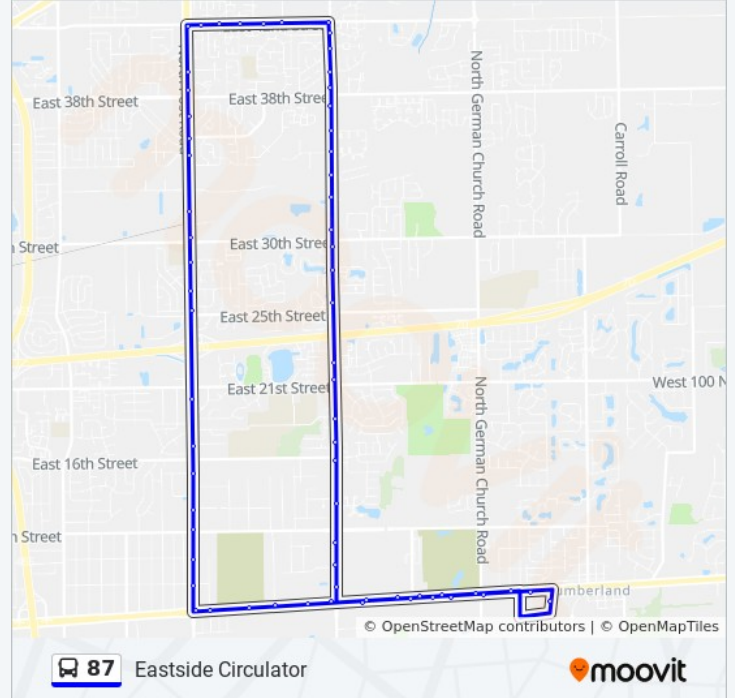

87 bus Info

Direction: Eastside Circulator

Stops: 64

Trip Duration: 43 min

Line Summary:

Post Rd & Briergate Ct

Post Rd & Frontenac Rd

Post Rd & 36th St

Mitthoefer Rd & Park Davis Dr

Mitthoefer Rd & Ridgefield Dr

Mitthoefer Rd & Conveyor Dr

Mitthoefer Rd & 30th St

Mitthoefer Rd & Mitthoefer Pl

Mitthoefer Rd & Willowtree Ln

Mitthoefer Rd & 25th St

Mitthoefer Rd & Hawkins Ct

Mitthoefer Rd And 21st St

Mitthoefer Rd & Heather Hills Rd

Mitthoefer & 17th St

Mitthoefer Rd & 16th St

Mitthoefer Rd & Greenbrook Trail

Mitthoefer Rd & 10th St

Mitthoefer Rd & Michigan St

Mitthoefer Rd & Washington St

Washington St - 10200 E

Washington St & Washington Pointe Dr

Washington St - 10700 E

Washington St - 10800 E

Washington St & German Church Rd

Washington St & Hugo St

Meijer E Washington St

87 bus time schedules and route maps are available in an offline PDF at moovitapp.com. Use the [Moovit App](#) to see live bus times, train schedule or subway schedule, and step-by-step directions for all public transit in Indianapolis.