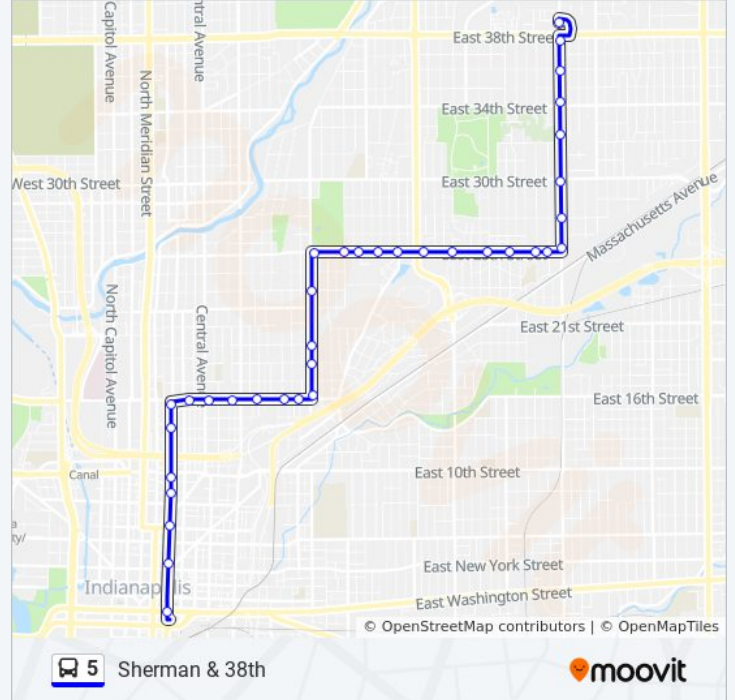

25th St & Sangster Ave

25th St & Ralston Ave

A J Brown Ave & 25th St

A J Brown Ave & 23rd St

Dr A J Brown St & 20th St

A J Brown Ave & 19th St

16th St & Dr Aj Brown Ave

16th St & Yandes St

16th St & Bellefontaine St

16th St & College Ave

16th St & Park Ave

Central Ave & 16th St

Central Ave & 13th St

Central Ave & 11th St

Fort Wayne Ave & 09th St

Alabama St & North St

Alabama St & Michigan St

Alabama St & Massachusetts Ave

Alabama St & Market St

Ctc-S

5 bus time schedules and route maps are available in an offline PDF at moovitapp.com. Use the [Moovit App](#) to see live bus times, train schedule or subway schedule, and step-by-step directions for all public transit in Indianapolis.

[About Moovit](#) • [MaaS Solutions](#) • [Supported Countries](#) • [Mooviter Community](#)

© 2023 Moovit - All Rights Reserved

Check Live Arrival Times