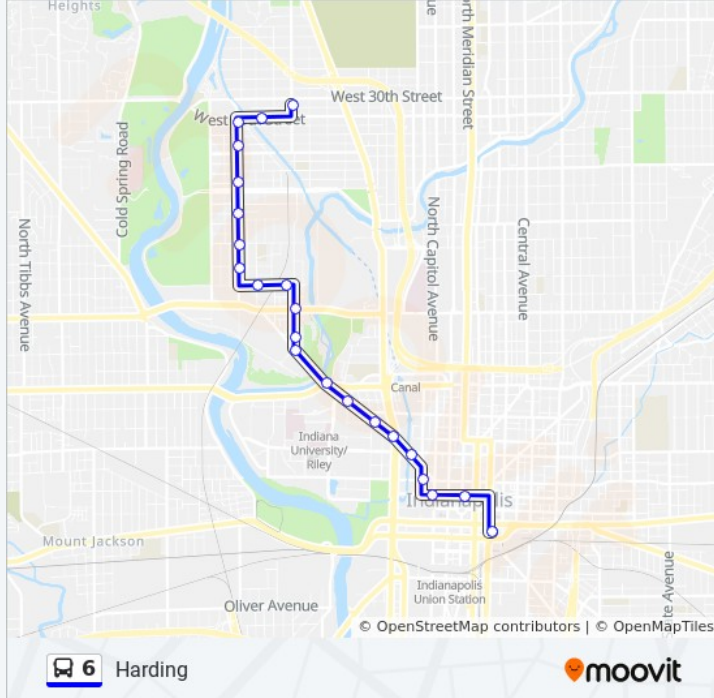

Montcalm St & 14th St

Indiana Ave & Waterway Blvd

Indiana Ave & 10th St

Indiana Ave & Blake St

Indiana Ave & Blackford St

Indiana Ave & West St

Indiana Ave & Michigan St

Indiana Ave & Senate Ave

Senate Ave & New York St

Ohio St & Capitol Ave

Ohio St & Illinois St

Ohio St & Pennsylvania St

Alabama St & Market St

Ctc-S

6 bus time schedules and route maps are available in an offline PDF at moovitapp.com. Use the [Moovit App](#) to see live bus times, train schedule or subway schedule, and step-by-step directions for all public transit in Indianapolis.

[About Moovit](#) • [MaaS Solutions](#) • [Supported Countries](#) • [Mooviter Community](#)

© 2023 Moovit - All Rights Reserved

Check Live Arrival Times