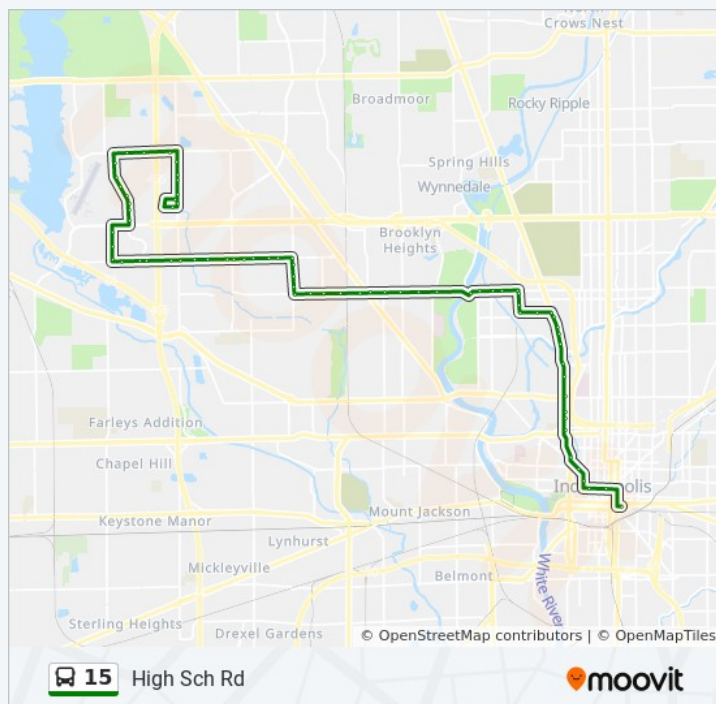

70 stops

[VIEW LINE SCHEDULE](#)

Gateway Dr & High School Rd

High School Rd & Gateway Dr

High School Rd & Commons Dr

High School Rd & Wedgewood Way

High School Rd & Wixshire Dr

46th St & Mission Dr

Georgetown Rd & 34th St

Georgetown Rd & Thrush Dr

Georgetown Rd & Patricia St

30th St & Georgetown Rd

30th St & Mildred Dr

30th St & Falcon Dr

30th St & Eagledale Dr

30th St & Merchants Dr

30th St & Lafayette Rd

30th St & Tibbs Ave

15 bus Info

Direction: Transit Center

Stops: 70

Trip Duration: 56 min

Line Summary:

30th St & Kessler Blvd N Dr

30th St & Warman Ave

30th St & Cold Spring Rd

16th St & Private Dr

16th St & Riverside Dr E

Harding St & 19th St

Harding St & 21st St

Harding St & Pruitt St

Harding St & Edgemont Ave