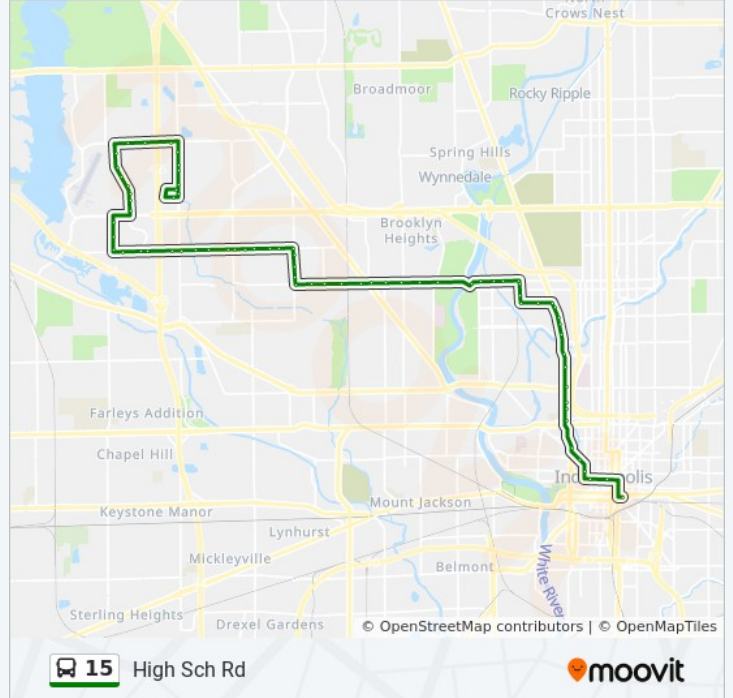

15 bus Info

Direction: High Sch Rd

Stops: 78

Trip Duration: 57 min

Line Summary:

30th St & Harding St
 Harding St & 27th St
 Harding St & Edgemont Ave
 Harding St & Pruitt St
 Harding St & 21st St
 Harding St & 19th St
 Harding St & 18th St
 16th St & Harding St
 16th St & Riverside Dr E
 16th St & Private Dr
 Lafayette Rd & 17th St
 Lafayette Rd & Cold Spring Rd
 30th St & Tyrone Dr
 30th St & Warman Ave
 30th St & Kessler Blvd N Dr
 30th St & Tibbs Ave
 30th St & Guion Rd
 30th St & Merchants Dr
 30th St & Eagledale Dr
 30th St & Falcon Dr
 30th St & Mussman Dr
 30th St & Georgetown Rd
 Georgetown Rd & Patricia St
 Georgetown Rd & Thrush Dr
 Georgetown Rd - 3335 N
 34th St & Georgetown Rd
 34th St & Auburn Rd
 34th St & Winton Ave
 34th St & Watergate Rd
 34th St & Ashley Ln
 34th St & Moller Rd
 34th St & Scarlet Ct
 34th St & Patton Dr

34th St & Faculty Dr

34th St & High School Rd

34th St & Lupine Terrace

34th St & Live Oak Rd

34th St & Eagle Creek Pkwy

34th St & Heather Ridge Dr

Bayhead Dr & 34th St

Bayhead Dr & Causeway Dr

High School Rd & Wixshire Dr

High School Rd & Wedgewood Way

High School Rd & Commons Dr

High School Rd - 4140 N

High School Rd & Gateway Dr

Westhaven Dr & Private Dr

Gateway Dr & High School Rd

Direction: Transit Center

30th St & Lafayette Rd

30th St & Tibbs Ave

15 bus Info

Direction: Transit Center

Stops: 70

Trip Duration: 56 min

Line Summary:

30th St & Kessler Blvd N Dr