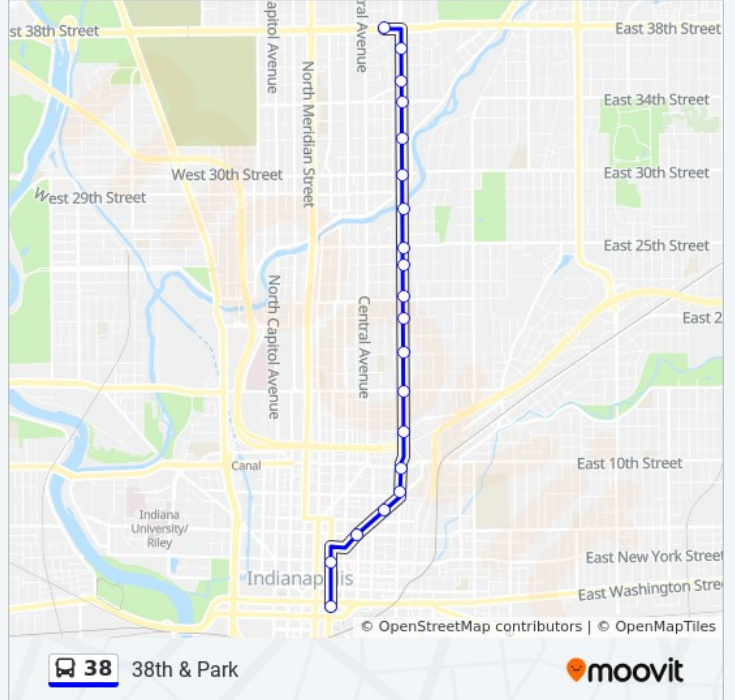

Direction: 38th & Park

19 stops

[VIEW LINE SCHEDULE](#)

- Ctc-F
- Delaware St & New York St
- Delaware St & North St
- Fort Wayne Ave & Sahn St
- 10th St & East St
- College Ave & 14th St
- College Ave & 16th St
- College Ave & 19th St
- College Ave & 21st St
- College Ave & 22nd St
- College Ave & 24th St
- College Ave & 25th St
- College Ave & 28th St
- College Ave & 30th St
- College Ave & 32nd St
- College Ave & 34th St
- College Ave & Fairfield Ave
- College Ave & Watson Rd
- 38th St & Park Ave

38 bus Time Schedule

38th & Park Route Timetable:

Sunday	7:30 AM - 8:30 AM
Monday	9:30 PM
Tuesday	9:30 PM
Wednesday	9:30 PM
Thursday	9:30 PM
Friday	9:30 PM
Saturday	6:30 AM

38 bus Info

Direction: 38th & Park

Stops: 19

Trip Duration: 15 min

Line Summary:

Direction: Eagle Creek Pkwy

44 stops

[VIEW LINE SCHEDULE](#)

Ctc-F

Delaware St & New York St

38 bus Info

Direction: Eagle Creek Pkwy

Stops: 44

Trip Duration: 41 min

Line Summary:

38th St & Park Ave

38th St & Central Ave

38th St & Delaware St