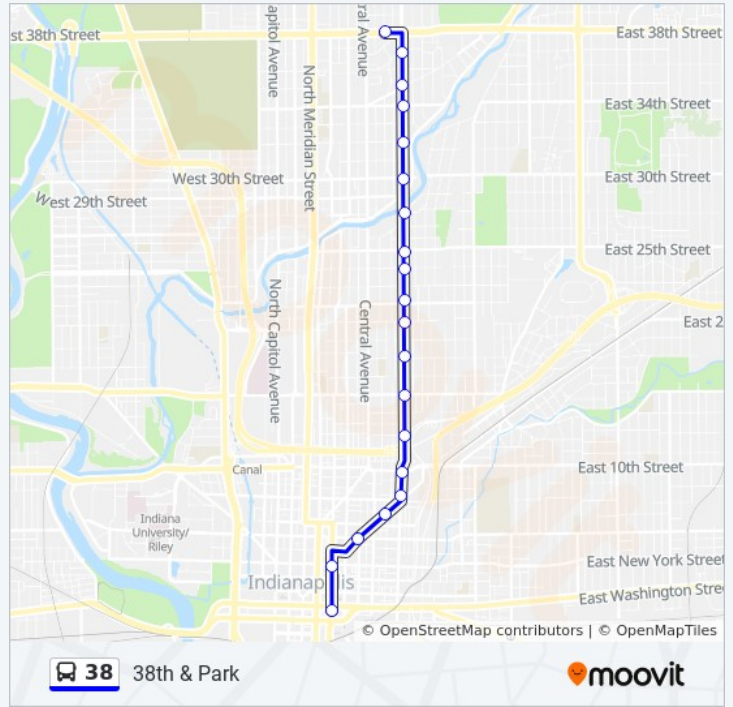

Direction: 38th & Park

19 stops

[VIEW LINE SCHEDULE](#)

- Ctc-F
- Delaware St & New York St
- Delaware St & North St
- Fort Wayne Ave & Sahn St
- 10th St & East St
- College Ave & 14th St
- College Ave & 16th St
- College Ave & 19th St
- College Ave & 21st St
- College Ave & 22nd St
- College Ave & 24th St
- College Ave & 25th St
- College Ave & 28th St
- College Ave & 30th St
- College Ave & 32nd St
- College Ave & 34th St
- College Ave & Fairfield Ave
- College Ave & Watson Rd
- 38th St & Park Ave

Stops: 19

Trip Duration: 15 min

Line Summary:

Direction: Eagle Creek Pkwy

44 stops

[VIEW LINE SCHEDULE](#)

Ctc-F

Delaware St & New York St

College Ave & 32nd St

Friday

5:02 AM - 9:27 PM

Saturday

6:03 AM - 9:19 PM

38 bus Info

Direction: Transit Center

Stops: 53

Trip Duration: 44 min

Line Summary:

College Ave & 30th St

College Ave & Sutherland Ave

College Ave & 25th St

College Ave & 24th St

College Ave & 22nd St

College Ave & 21st St