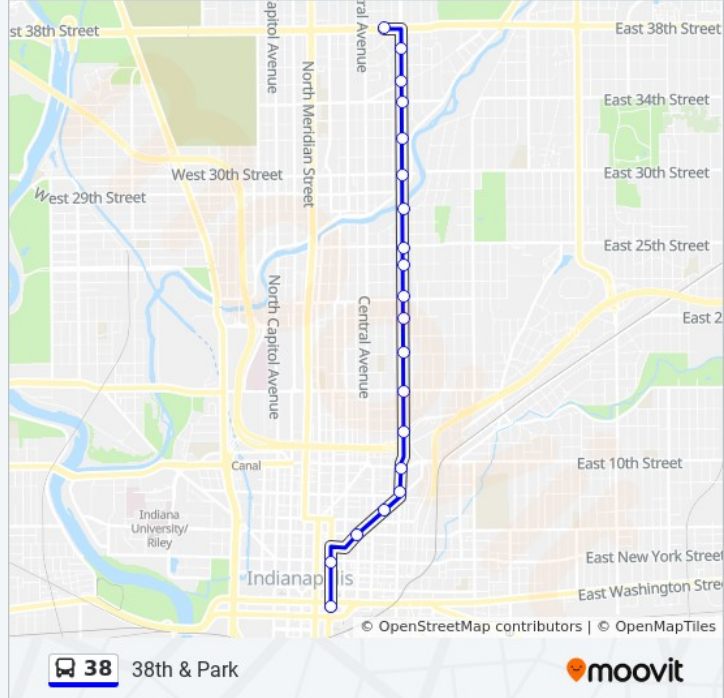

Direction: 38th & Park

19 stops

[VIEW LINE SCHEDULE](#)

- Ctc-F
- Delaware St & New York St
- Delaware St & North St
- Fort Wayne Ave & Sahn St
- 10th St & East St
- College Ave & 14th St
- College Ave & 16th St
- College Ave & 19th St
- College Ave & 21st St
- College Ave & 22nd St
- College Ave & 24th St
- College Ave & 25th St
- College Ave & 28th St
- College Ave & 30th St
- College Ave & 32nd St
- College Ave & 34th St
- College Ave & Fairfield Ave
- College Ave & Watson Rd
- 38th St & Park Ave

38 bus Info

Direction: Eagle Creek Pkwy

Stops: 44

Trip Duration: 41 min

Line Summary:

38th St & Park Ave

38th St & Central Ave

38th St & Delaware St

38th St & Kiel Ave

38th St & Lawndale Ave

38th St & High School Rd

38th St & Eagle Creek Pkwy

Eagle Creek Pkwy & Private Dr

Eagle Creek Pkwy & Parkdale Pl

Eagle Creek Pkwy & Shore Terrace

Direction: Transit Center

53 stops

[VIEW LINE SCHEDULE](#)

Eagle Creek Pkwy & Shore Terrace

Shore Terrace - 6900 W

Eagle Highlands Way & Private Dr

38 bus Time Schedule

Transit Center Route Timetable:

Sunday	7:01 AM - 8:15 PM
Monday	5:02 AM - 9:27 PM
Tuesday	5:02 AM - 9:27 PM
Wednesday	5:02 AM - 9:27 PM
Thursday	5:02 AM - 9:27 PM