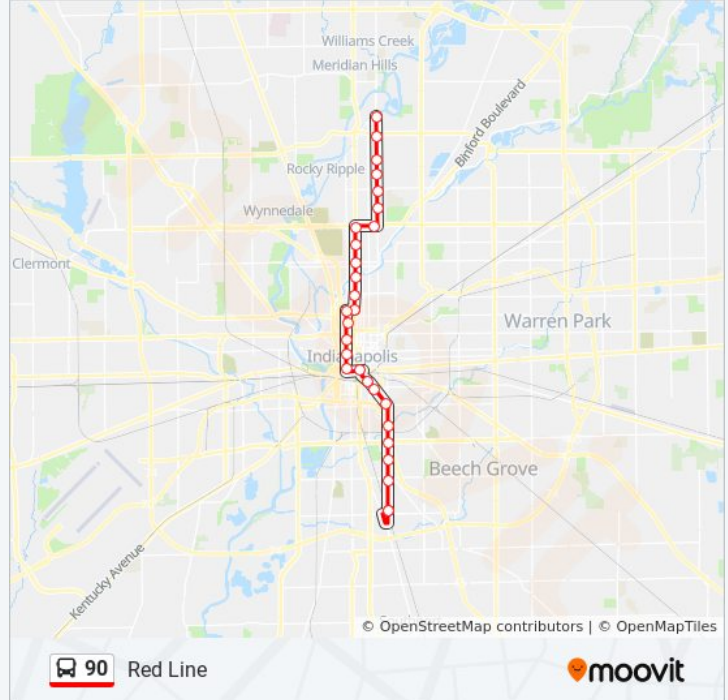

Use the Moovit App to find the closest 90 bus station near you and find out when is the next 90 bus arriving.

**Direction: 66th**

28 stops

[VIEW LINE SCHEDULE](#)

- University Station Nb
- Troy Station Nb
- Garfield Park Station Nb
- Raymond Station Nb
- Pleasant Run Station Nb
- Virginia Ave & Woodlawn Ave - Fountain Square Station Nb
- Fletcher Place Station Nb
- Virginia Ave & New Jersey St (New Jersey Station Nb)
- Ctc-G
- Statehouse Station Nb
- Vermont Station Nb
- 9th Station Nb
- 14th Station Nb
- Iu Health Station Nb
- 18th Station Nb
- 22nd Station Nb
- Fall Creek/Ivy Tech Station Nb
- 30th/Museum Station Nb
- 34th Station Nb
- Meridian/38th Station Nb

**Direction: Transit Center**

9 stops

[VIEW LINE SCHEDULE](#)

University Station Nb  
 Troy Station Nb  
 Garfield Park Station Nb  
 Raymond Station Nb  
 Pleasant Run Station Nb  
 Virginia Ave & Woodlawn Ave - Fountain Square Station Nb  
 Fletcher Place Station Nb  
 Virginia Ave & New Jersey St (New Jersey Station Nb)  
 Ctc-G

**90 bus Info**

**Direction:** University

**Stops:** 28

**Trip Duration:** 52 min

**Line Summary:**

Ctc-L

Virginia Ave & New Jersey (New Jersey Station Sb)

Fletcher Place Station Sb

Virginia Ave & Woodlawn Ave - Fountain Square Station Sb

Pleasant Run Station Sb

Raymond Station Sb

Garfield Park Station Sb

Troy Station Sb

University Station Sb

University Station Nb

90 bus time schedules and route maps are available in an offline PDF at [moovitapp.com](https://moovitapp.com). Use the [Moovit App](#) to see live bus times, train schedule or subway schedule, and step-by-step directions for all public transit in Indianapolis.