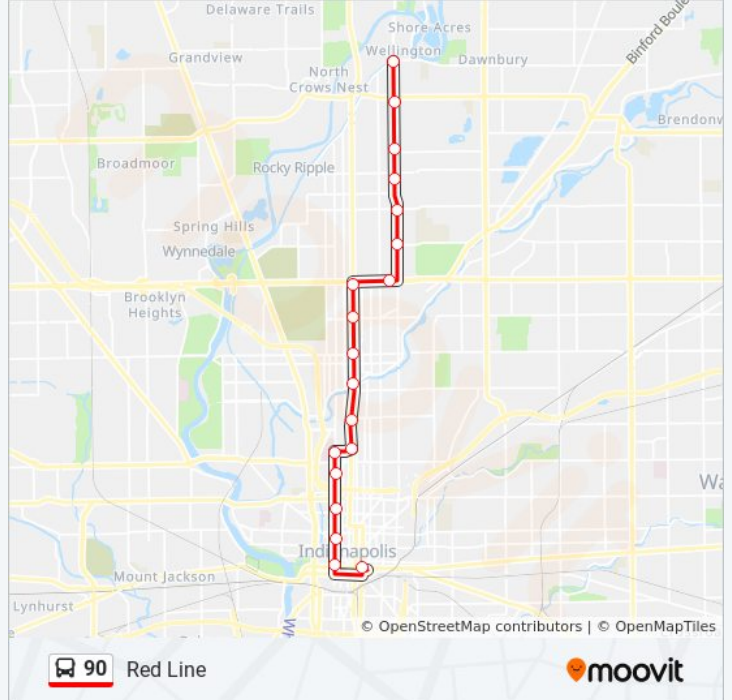

Fall Creek/Ivy Tech Station Sb

22nd Station Sb

18th Station Sb

Iu Health Station Sb

14th Station Sb

9th Station Sb

Vermont Station Sb

Statehouse Station Sb

**90 bus Time Schedule**

Transit Center Route Timetable:

Sunday	9:27 PM
Monday	Not Operational
Tuesday	12:17 AM
Wednesday	12:17 AM
Thursday	12:17 AM
Friday	12:17 AM
Saturday	12:17 AM

**90 bus Info**

**Direction:** Transit Center

**Stops:** 19

**Trip Duration:** 32 min

**Line Summary:**

**Direction: University**

28 stops

[VIEW LINE SCHEDULE](#)

Broad Ripple Station Sb

Kessler Station Sb

**90 bus Info**

**Direction:** University

**Stops:** 28

**Trip Duration:** 52 min

**Line Summary:**

Ctc-L

Virginia Ave & New Jersey (New Jersey Station Sb)

Fletcher Place Station Sb