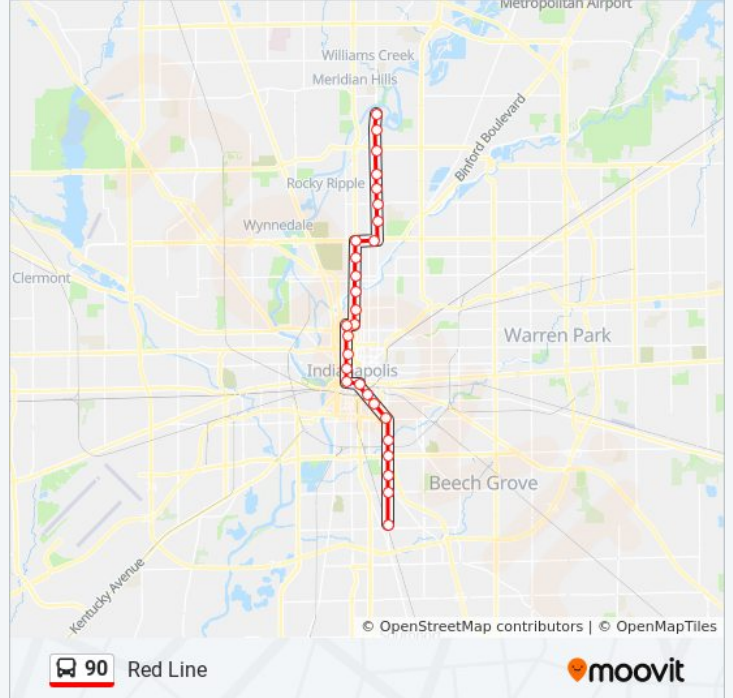

Use the Moovit App to find the closest 90 bus station near you and find out when is the next 90 bus arriving.

**Direction: 66th**

28 stops

[VIEW LINE SCHEDULE](#)

- University Station Nb
- Troy Station Nb
- Garfield Park Station Nb
- Raymond Station Nb
- Pleasant Run Station Nb
- Virginia Ave & Woodlawn Ave - Fountain Square Station Nb
- Fletcher Place Station Nb
- Virginia Ave & New Jersey St (New Jersey Station Nb)
- Ctc-G
- Statehouse Station Nb
- Vermont Station Nb
- 9th Station Nb
- 14th Station Nb
- Iu Health Station Nb
- 18th Station Nb
- 22nd Station Nb
- Fall Creek/Ivy Tech Station Nb
- 30th/Museum Station Nb
- 34th Station Nb
- Meridian/38th Station Nb

**90 bus Info**

**Direction:** 66th

**Stops:** 28

**Trip Duration:** 50 min

**Line Summary:**

Park Station Eb  
 42nd Station Nb  
 46th Station Nb  
 52nd Station Nb  
 54th Station Nb  
 Kessler Station Nb  
 Broad Ripple Station Nb  
 66th Station

**Direction: Transit Center**

9 stops

[VIEW LINE SCHEDULE](#)

University Station Nb  
 Troy Station Nb  
 Garfield Park Station Nb  
 Raymond Station Nb  
 Pleasant Run Station Nb  
 Virginia Ave & Woodlawn Ave - Fountain Square Station Nb  
 Fletcher Place Station Nb  
 Virginia Ave & New Jersey St (New Jersey Station Nb)  
 Ctc-G

**90 bus Info**

**Direction:** University

**Stops:** 28

**Trip Duration:** 52 min

**Line Summary:**

Ctc-L

Virginia Ave & New Jersey (New Jersey Station Sb)

Fletcher Place Station Sb