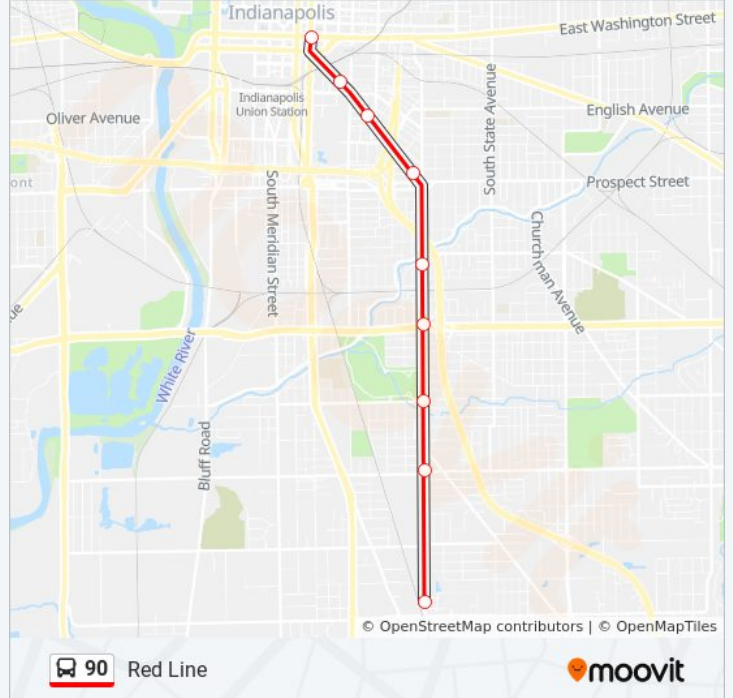

**90 bus Info**

**Direction:** 66th

**Stops:** 28

**Trip Duration:** 50 min

**Line Summary:**

Park Station Eb  
 42nd Station Nb  
 46th Station Nb  
 52nd Station Nb  
 54th Station Nb  
 Kessler Station Nb  
 Broad Ripple Station Nb  
 66th Station

**Direction: Transit Center**

9 stops

[VIEW LINE SCHEDULE](#)

University Station Nb  
 Troy Station Nb  
 Garfield Park Station Nb  
 Raymond Station Nb  
 Pleasant Run Station Nb  
 Virginia Ave & Woodlawn Ave - Fountain Square Station Nb  
 Fletcher Place Station Nb  
 Virginia Ave & New Jersey St (New Jersey Station Nb)  
 Ctc-G

**90 bus Info**

**Direction:** Transit Center  
**Stops:** 9  
**Trip Duration:** 15 min  
**Line Summary:**

**Direction: Transit Center**

19 stops

[VIEW LINE SCHEDULE](#)

Broad Ripple Station Sb

Kessler Station Sb

**90 bus Info**

**Direction:** University

**Stops:** 28

**Trip Duration:** 52 min

**Line Summary:**

Ctc-L

Virginia Ave & New Jersey (New Jersey Station Sb)

Fletcher Place Station Sb