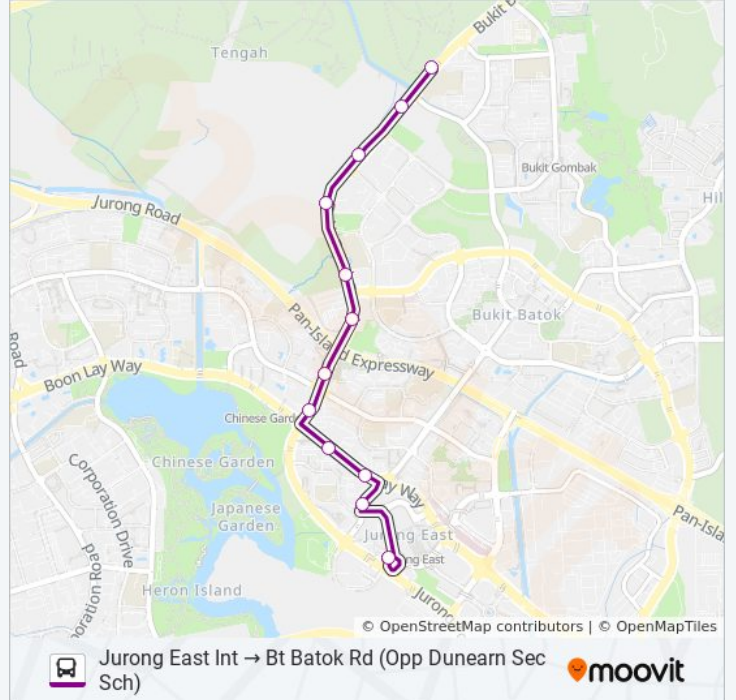

 160A

Jurong Town Hall Int → Bt Batok Rd (Opp Dunearn Sec Sch)

[Get The App](#)

The 160A bus line Jurong Town Hall Int → Bt Batok Rd (Opp Dunearn Sec Sch) has one route. For regular weekdays, their operation hours are:

(1) Bt Batok Rd (Opp Dunearn Sec Sch): 6:24 AM - 8:08 PM

Use the Moovit App to find the closest 160A bus station near you and find out when is the next 160A bus arriving.

Direction: Bt Batok Rd (Opp Dunearn Sec Sch)

12 stops

[VIEW LINE SCHEDULE](#)

Venture Dr - Jurong Town Hall Int (29009)

Jurong East Ctrl - Seventh-Day Advent CH (28441)

Boon Lay Way - Blk 105 (28071)

Boon Lay Way - Blk 112 (28081)

Jurong Town Hall Rd - Opp Blk 227 (28281)

160A bus Info**Direction:** Bt Batok Rd (Opp Dunearn Sec Sch)**Stops:** 12**Trip Duration:** 22 min**Line Summary:**

160A bus time schedules and route maps are available in an offline PDF at moovitapp.com. Use the [Moovit App](#) to see live bus times, train schedule or subway schedule, and step-by-step directions for all public transit in Singapore.