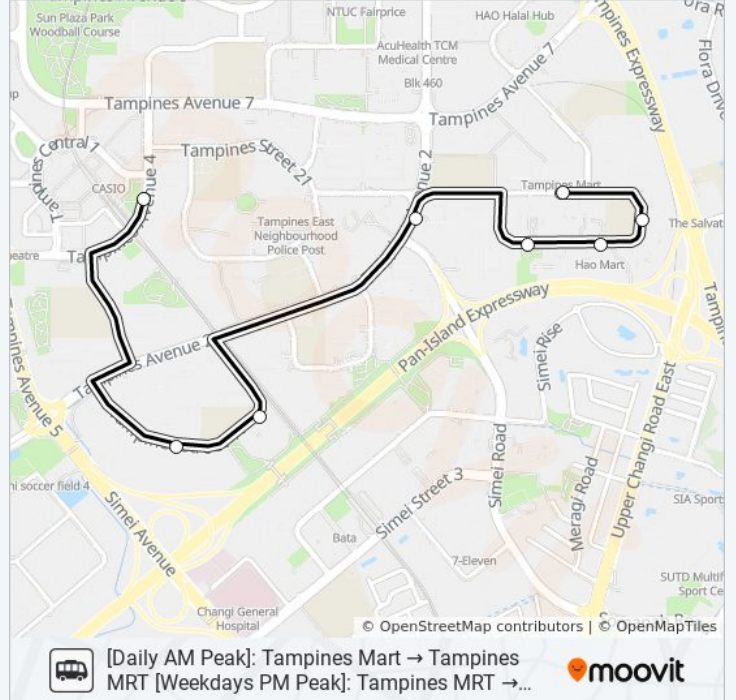

[Daily AM Peak]: Tampines Mart → Tampines MRT
[Weekdays PM Peak]: Tampines MRT → Tampines St 33 (Blk 323)

Get The App

The TE1 bus line ([Daily AM Peak]: Tampines Mart → Tampines MRT [Weekdays PM Peak]: Tampines MRT → Tampines St 33 (Blk 323)) has 2 routes. For regular weekdays, their operation hours are:

8 stops

[VIEW LINE SCHEDULE](#)

Tampines St 32 - Opp Blk 331 (76421)

Tampines St 33 - Blk 351 (76439)

Tampines St 33 - Blk 343 (76449)

Tampines St 33 - Blk 323 (76459)

Tampines Ave 2 - Blk 302 (76109)

Tampines St 11 - Blk 125 (76329)

Tampines St 11 - Opp Tampines Changkat Cc (76339)

Tampines Ave 4 - Tampines Stn/Int (76141)

TE1 bus Time Schedule

Tampines MRT Route Timetable:

Sunday	6:30 AM - 10:30 AM
Monday	6:30 AM - 9:30 AM
Tuesday	6:30 AM - 9:30 AM
Wednesday	6:30 AM - 9:30 AM
Thursday	6:30 AM - 9:30 AM
Friday	6:30 AM - 10:30 AM
Saturday	6:30 AM - 10:30 AM

TE1 bus Info

Direction: Tampines MRT

Stops: 8

Trip Duration: 16 min

Line Summary:

Direction: Tampines St 33 (Blk 323)

7 stops

[VIEW LINE SCHEDULE](#)