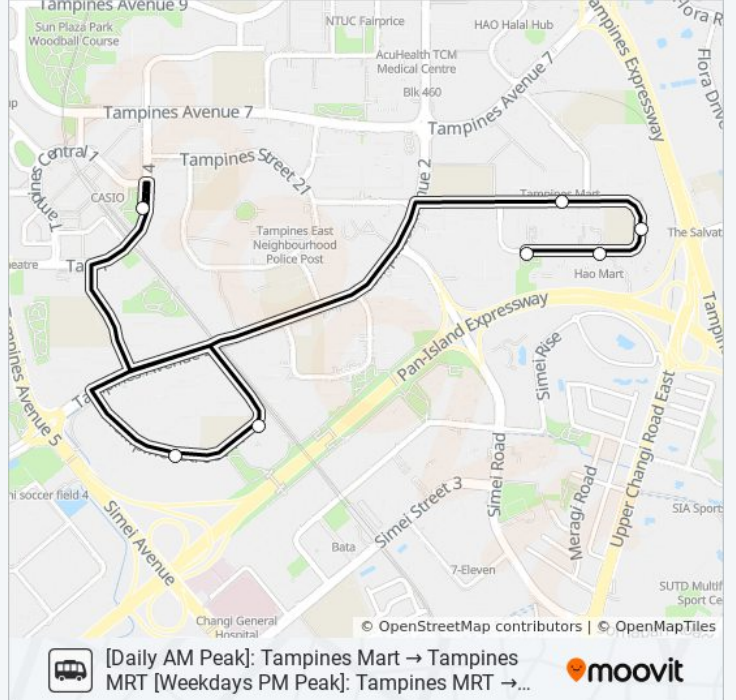

[Daily AM Peak]: Tampines Mart → Tampines MRT
[Weekdays PM Peak]: Tampines MRT → Tampines St 33 (Blk 323)

Get The App

The TE1 bus line ([Daily AM Peak]: Tampines Mart → Tampines MRT [Weekdays PM Peak]: Tampines MRT → Tampines St 33 (Blk 323)) has 2 routes. For regular weekdays, their operation hours are:

TE1 bus Info

Direction: Tampines MRT

Stops: 8

Trip Duration: 16 min

Line Summary:

Direction: Tampines St 33 (Blk 323)

7 stops

[VIEW LINE SCHEDULE](#)

TE1 bus Time Schedule

Tampines St 33 (Blk 323) Route Timetable:

Sunday	Not Operational
Monday	5:30 PM - 7:30 PM
Tuesday	5:30 PM - 7:30 PM
Wednesday	5:30 PM - 7:30 PM
Thursday	5:30 PM - 7:30 PM
Friday	Not Operational
Saturday	Not Operational

TE1 bus Info

Direction: Tampines St 33 (Blk 323)

Stops: 7

Trip Duration: 15 min

Line Summary:

TE1 bus time schedules and route maps are available in an offline PDF at moovitapp.com. Use the [Moovit App](#) to see live bus times, train schedule or subway schedule, and step-by-step directions for all public transit in Singapore.