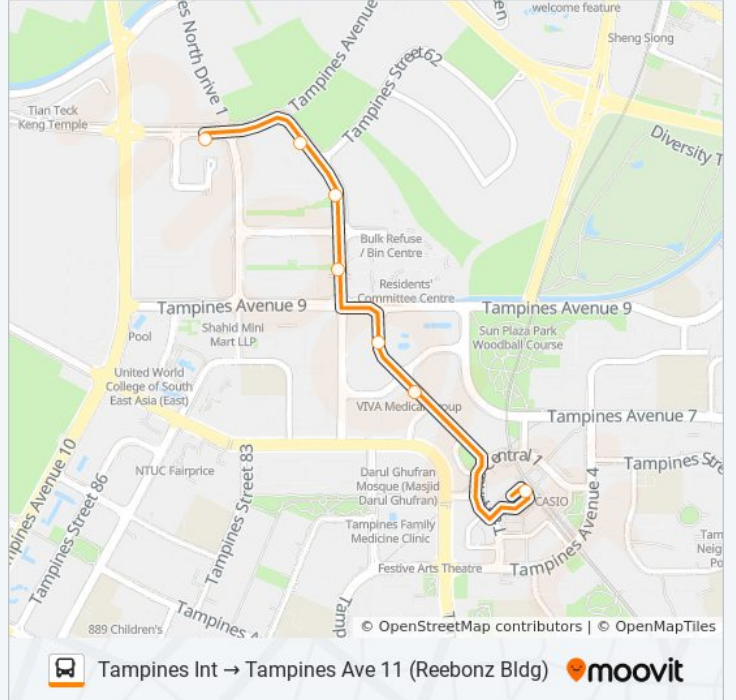

Use the Moovit App to find the closest 68B bus station near you and find out when is the next 68B bus arriving.

### Direction: Tampines Ave 11 (Reebonz Bldg)

7 stops

[VIEW LINE SCHEDULE](#)

Tampines Ctrl 1 - Tampines Int (75009)

Tampines Concourse - Blk 519a (76529)

Tampines Concourse - Bet Blks 524b/523d (76519)

Tampines Ave 6 - Blk 602b (75471)

### 68B bus Time Schedule

Tampines Ave 11 (Reebonz Bldg) Route Timetable:

Sunday	Not Operational
Monday	6:17 PM - 7:16 PM
Tuesday	6:17 PM - 7:16 PM
Wednesday	6:17 PM - 7:16 PM
Thursday	6:17 PM - 7:16 PM
Friday	Not Operational
Saturday	Not Operational

### 68B bus Info

**Direction:** Tampines Ave 11 (Reebonz Bldg)

**Stops:** 7

**Trip Duration:** 9 min

**Line Summary:**

68B bus time schedules and route maps are available in an offline PDF at [moovitapp.com](https://moovitapp.com). Use the [Moovit App](#) to see live bus times, train schedule or subway schedule, and step-by-step directions for all public transit in Singapore.