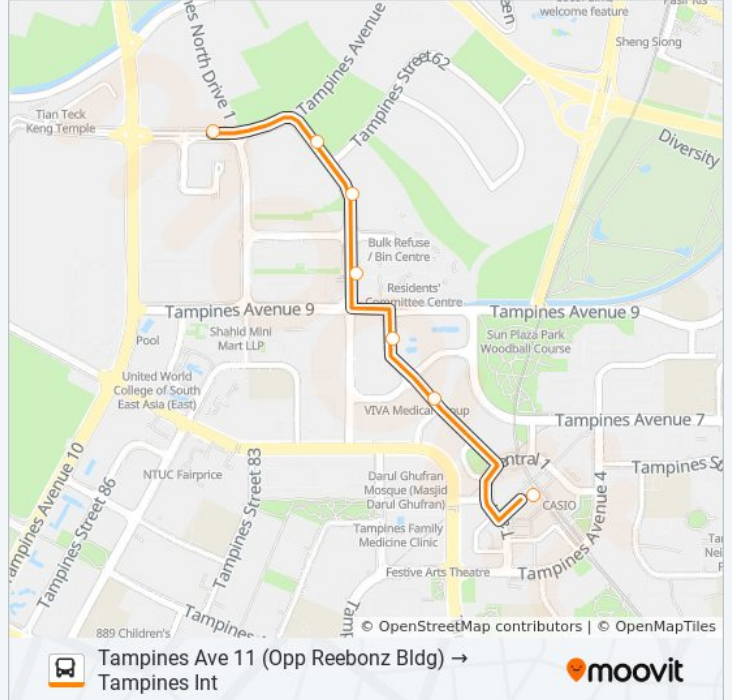

## 68A bus Info

**Direction:** Tampines Int

**Stops:** 7

**Trip Duration:** 9 min

**Line Summary:**

68A bus time schedules and route maps are available in an offline PDF at [moovitapp.com](https://moovitapp.com). Use the [Moovit App](#) to see live bus times, train schedule or subway schedule, and step-by-step directions for all public transit in Singapore.