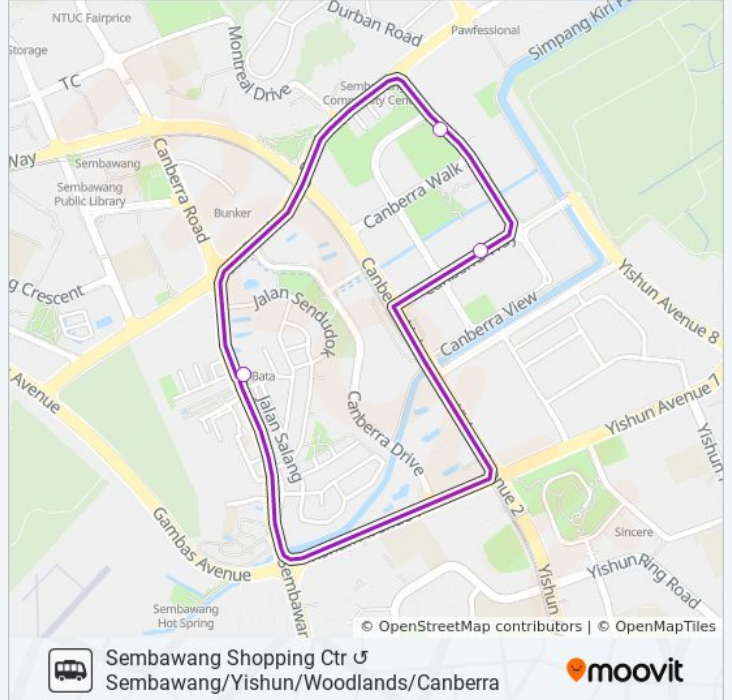

Direction: 5. Woodlands Lunch Route

4 stops

[VIEW LINE SCHEDULE](#)

Woodlands Ave 7 - Seagate (47629)

Gambas Ave - 3m Bldg (58301)

Sembawang Shopping Centre

Woodlands Ave 7 - Seagate (47629)

SSC SHUTTLE bus Time Schedule

5. Woodlands Lunch Route Route Timetable:

Sunday	Not Operational
Monday	11:30 AM - 1:45 PM
Tuesday	11:30 AM - 1:45 PM
Wednesday	11:30 AM - 1:45 PM
Thursday	11:30 AM - 1:45 PM
Friday	Not Operational
Saturday	Not Operational

SSC SHUTTLE bus Info

Direction: 5. Woodlands Lunch Route

Stops: 4

Trip Duration: 15 min

Line Summary:

[SSC SHUTTLE bus Line Map](#)

SSC SHUTTLE bus time schedules and route maps are available in an offline PDF at moovitapp.com. Use the [Moovit App](#) to see live bus times, train schedule or subway schedule, and step-by-step directions for all public transit in Singapore.

[About Moovit](#) • [MaaS Solutions](#) • [Supported Countries](#) • [Mooviter Community](#)

© 2024 Moovit - All Rights Reserved

Check Live Arrival Times