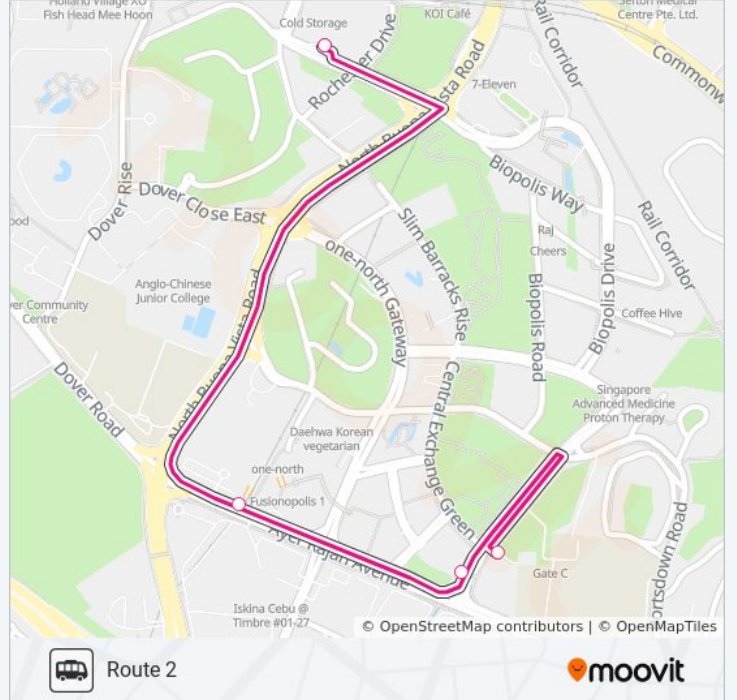

Direction: Route 1

7 stops

[VIEW LINE SCHEDULE](#)

Taxi Stand F60 - the Star Vista

Helios

Proteos

Matrix

P&G Research Centre

THE STAR VISTA SHUTTLE bus Info**Direction:** Route 1**Stops:** 7**Trip Duration:** 15 min**Line Summary:**

Direction: Route 2

5 stops

[VIEW LINE SCHEDULE](#)

Taxi Stand F60 - the Star Vista

Ayer Rajah Ave - One-North Stn (18051)

Solaris

Razer Building

Taxi Stand F60 - the Star Vista

THE STAR VISTA SHUTTLE bus Time Schedule

Route 2 Route Timetable:

Sunday	Not Operational
Monday	11:30 AM - 2:15 PM
Tuesday	11:30 AM - 2:15 PM
Wednesday	11:30 AM - 2:15 PM
Thursday	11:30 AM - 2:15 PM
Friday	Not Operational
Saturday	Not Operational

THE STAR VISTA SHUTTLE bus Info

Direction: Route 2

Stops: 5

Trip Duration: 11 min

Line Summary:

THE STAR VISTA SHUTTLE bus time schedules and route maps are available in an offline PDF at moovitapp.com. Use the [Moovit App](#) to see live bus times, train schedule or subway schedule, and step-by-step directions for all public transit in Singapore.