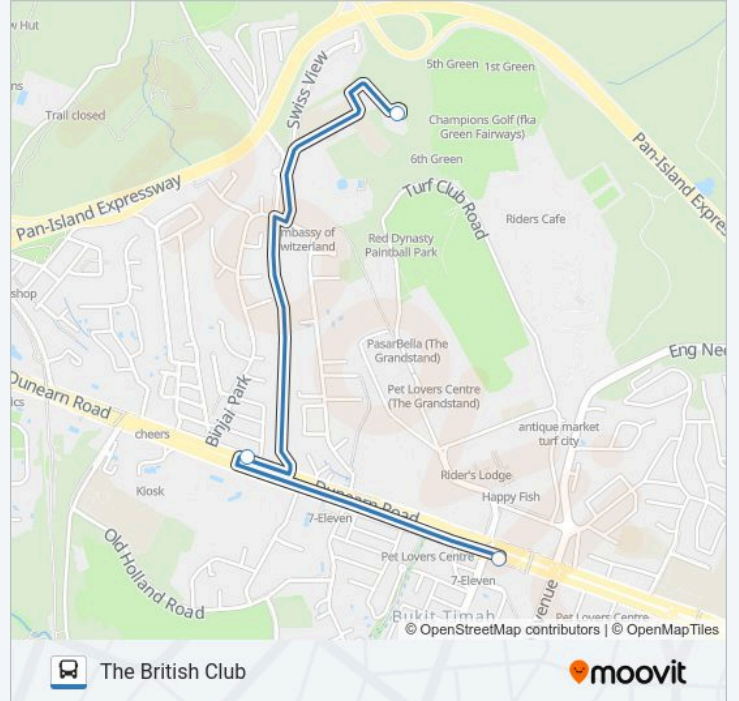

BRITISH CLUB SHUTTLE (MEMBERS AND GUESTS ONLY) bus time schedules and route maps are available in an offline PDF at moovitapp.com. Use the Moovit App to see live bus times, train schedule or subway schedule, and step-by-step directions for all public transit in Singapore.

© 2024 Moovit - All Rights Reserved