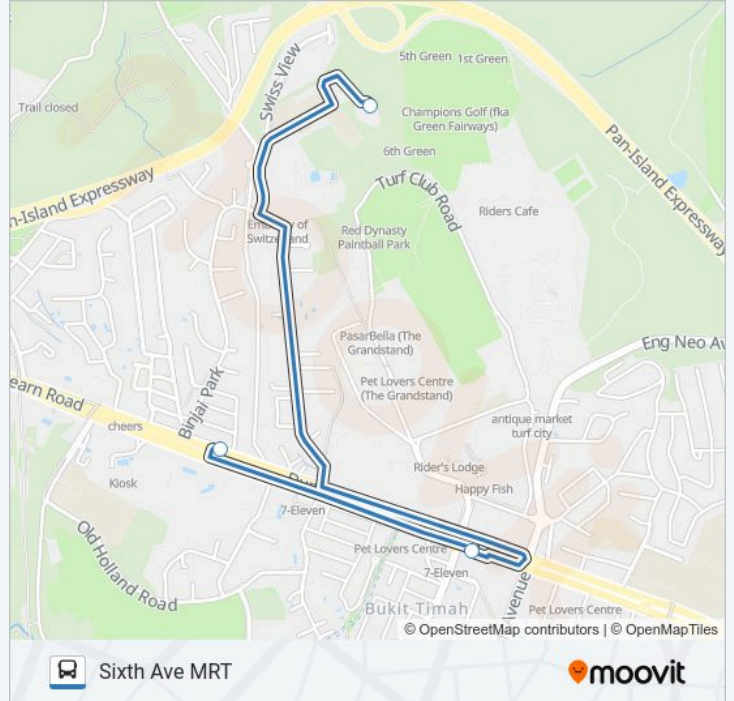

(1) Sixth Ave MRT: 00:15 - 23:15(2) The British Club: 06:45 - 23:25

Use the Moovit App to find the closest BRITISH CLUB SHUTTLE (MEMBERS AND GUESTS ONLY) bus station near you and find out when is the next BRITISH CLUB SHUTTLE (MEMBERS AND GUESTS ONLY) bus arriving.

Direction: Sixth Ave MRT

3 stops

[VIEW LINE SCHEDULE](#)

The British Club

Sixth Ave MRT Pickup/Dropoff Point

Dunearn Rd - Opp the Nexus (42039)

BRITISH CLUB SHUTTLE (MEMBERS AND GUESTS ONLY) bus Time Schedule

Sixth Ave MRT Route Timetable:

Sunday	00:15 - 23:15
Monday	00:15 - 23:15
Tuesday	00:15 - 23:15
Wednesday	00:15 - 23:15
Thursday	00:15 - 23:15
Friday	00:15 - 23:15
Saturday	00:15 - 23:15

BRITISH CLUB SHUTTLE (MEMBERS AND GUESTS ONLY) bus Info**Direction:** Sixth Ave MRT**Stops:** 3**Trip Duration:** 8 min**Line Summary:**

Direction: The British Club
 3 stops
[VIEW LINE SCHEDULE](#)

- Sixth Ave MRT Pickup/Dropoff Point
- Dunearn Rd - Opp the Nexus (42039)
- The British Club

BRITISH CLUB SHUTTLE (MEMBERS AND GUESTS ONLY) bus Time Schedule