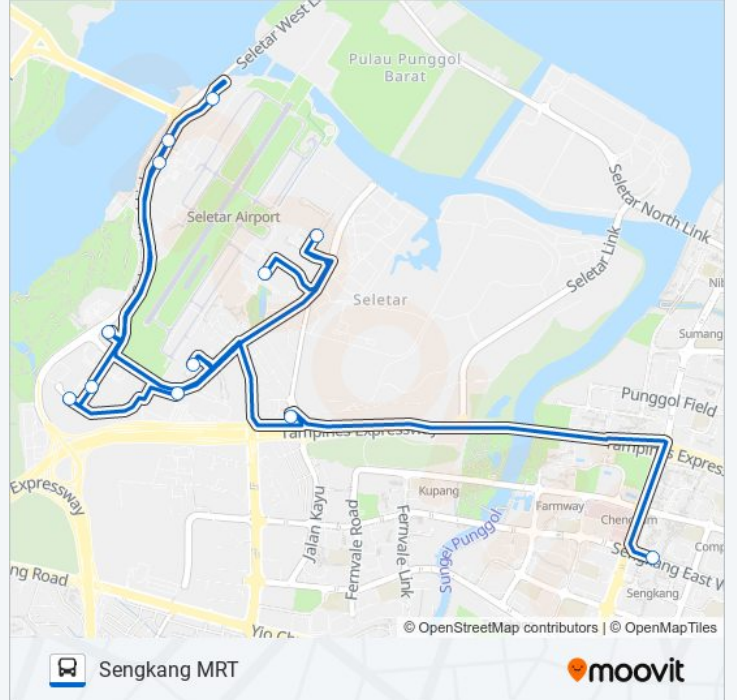

West Camp Rd - Opp Jtc Aviation Two (68141)

West Camp Rd - Aft Shell Aviation (68159)

West Camp Rd - St Aerospace (68149)

Singapore Component Solutions

Jln Kayu - Bef Seletar Camp G (68111)

Sengkang East Way - Opp Sengkang Stn/Blk 260a (67401)

SAP PEAK HOUR SHUTTLE (SENGKANG) bus Time Schedule

Sengkang MRT Route Timetable:

Sunday	Not Operational
Monday	17:20 - 17:40
Tuesday	17:20 - 17:40
Wednesday	17:20 - 17:40
Thursday	17:20 - 17:40
Friday	17:20 - 17:40
Saturday	Not Operational

SAP PEAK HOUR SHUTTLE (SENGKANG) bus Info

Direction: Sengkang MRT

Stops: 12

Trip Duration: 45 min

Line Summary:

SAP PEAK HOUR SHUTTLE (SENGKANG) bus time schedules and route maps are available in an offline PDF at moovitapp.com. Use the [Moovit App](#) to see live bus times, train schedule or subway schedule, and step-by-step directions for all public transit in Singapore.