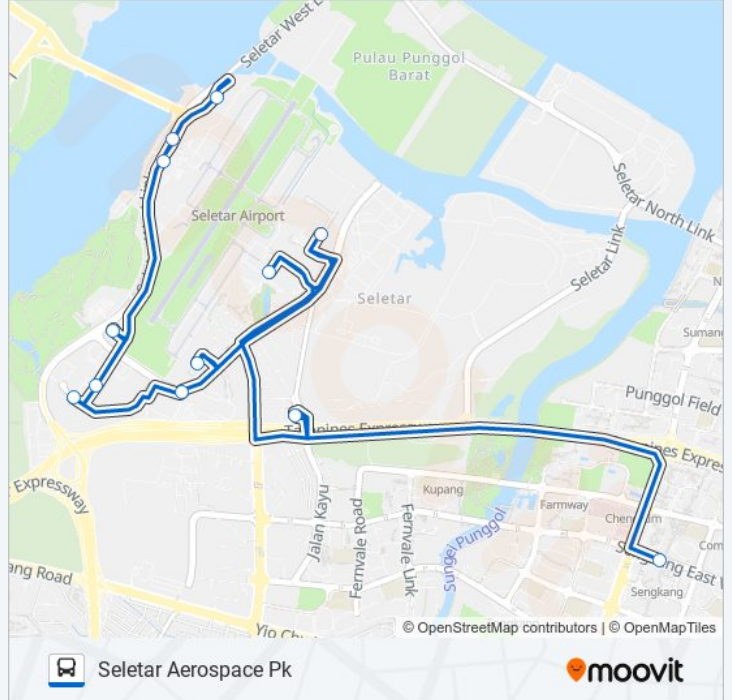

West Camp Rd - Aft Shell Aviation (68159)

West Camp Rd - St Aerospace (68149)

SAP PEAK HOUR SHUTTLE (SENGKANG) bus Time Schedule

Seletar Aerospace Pk Route Timetable:

Sunday	Not Operational
Monday	07:25 - 07:50
Tuesday	07:25 - 07:50
Wednesday	07:25 - 07:50
Thursday	07:25 - 07:50
Friday	07:25 - 07:50
Saturday	Not Operational

SAP PEAK HOUR SHUTTLE (SENGKANG) bus Info

Direction: Seletar Aerospace Pk

Stops: 12

Trip Duration: 35 min

Line Summary:

Direction: Sengkang MRT

12 stops

[VIEW LINE SCHEDULE](#)