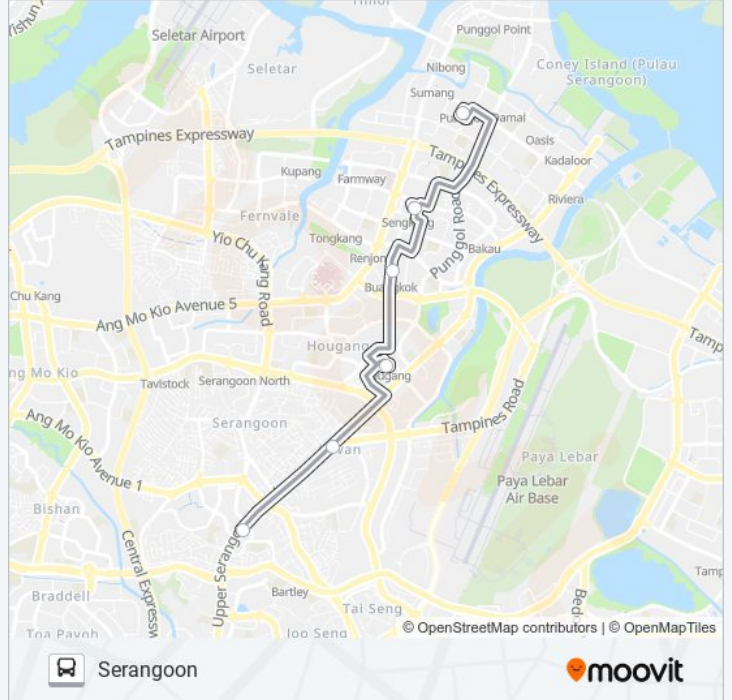

Direction: Punggol

6 stops

[VIEW LINE SCHEDULE](#)

S'Goon Ave 2 - S'Goon Int (66009)

Upp S'Goon Rd - Kovan Stn Exit B (63031)

Hougang Ctrl - Hougang Ctrl Int (64009)

Sengkang Ctrl - Buangkok Stn Exit A (67609)

SHUTTLE 21 bus Time Schedule

Serangoon Route Timetable:

Sunday	06:02 - 08:00
Monday	Not Operational
Tuesday	Not Operational
Wednesday	Not Operational
Thursday	Not Operational
Friday	Not Operational
Saturday	Not Operational

SHUTTLE 21 bus Info

Direction: Serangoon

Stops: 6

Trip Duration: 40 min

Line Summary:

SHUTTLE 21 bus time schedules and route maps are available in an offline PDF at moovitapp.com. Use the [Moovit App](#) to see live bus times, train schedule or subway schedule, and step-by-step directions for all public transit in Singapore.