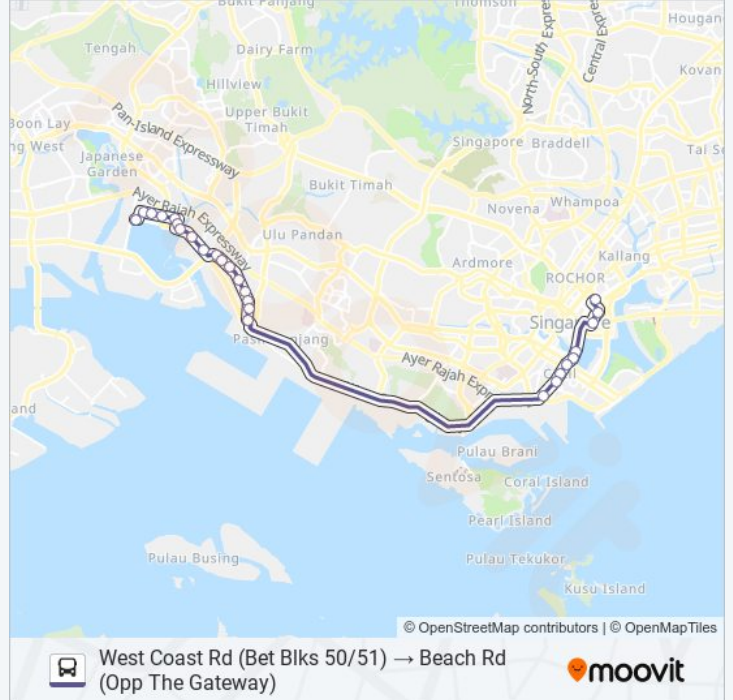

West Coast Rd (Bet Blks 50/51) → Beach Rd (Opp The Gateway)

Get The App

The 762 bus line West Coast Rd (Bet Blks 50/51) → Beach Rd (Opp The Gateway) has one route. For regular weekdays, their operation hours are:

(1) Beach Rd (Opp The Gateway): 08:00

Use the Moovit App to find the closest 762 bus station near you and find out when is the next 762 bus arriving.

Direction: Beach Rd (Opp The Gateway)

26 stops

[VIEW LINE SCHEDULE](#)

Stops: 26

Trip Duration: 54 min

Line Summary:

Robinson Rd - 80 Robinson Rd (03071)

Robinson Rd - Raffles Pl Stn Exit F (03031)

Outside Clifford Centre (Under Oue Link)

Fullerton Rd - Fullerton Sq (03011)

Temasek Blvd - Suntec Convention Ctr (02151)

Temasek Blvd - Suntec Twr Two (02141)

Beach Rd - Opp the Gateway (01511)

762 bus time schedules and route maps are available in an offline PDF at moovitapp.com. Use the [Moovit App](#) to see live bus times, train schedule or subway schedule, and step-by-step directions for all public transit in Singapore.