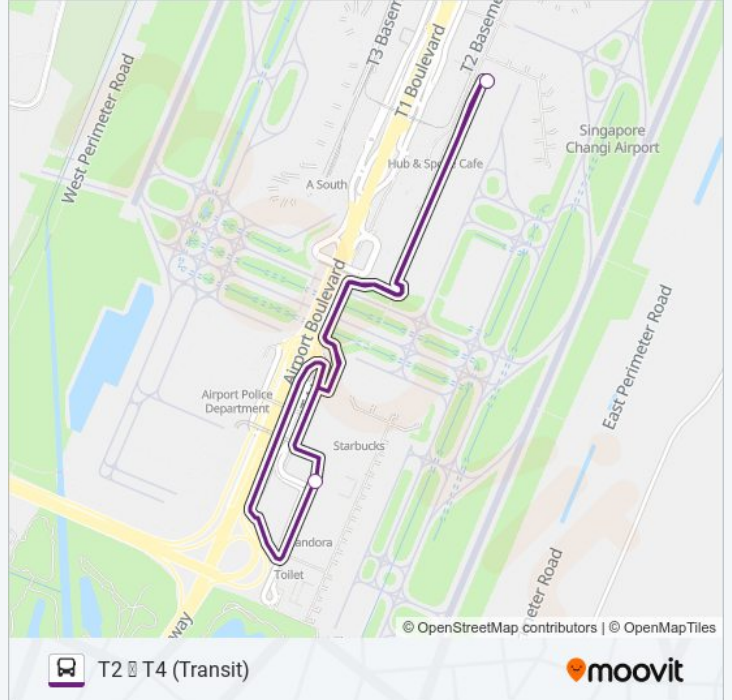

Direction: T2 T4 (Public)

4 stops

[VIEW LINE SCHEDULE](#)

T2 Arrival Hall Door 1 (Public)

T4 Departure Door 4

T4 Arrival Bus Lounge

T2 Arrival Hall Door 1 (Public)

T4 SHUTTLE bus Time Schedule

Trip Duration: 6 min

Line Summary:

Direction: T2 T4 (Transit)

3 stops

[VIEW LINE SCHEDULE](#)

F Transit Gates (T2)

G Transit Gates (T4)

F Transit Gates (T2)

T4 SHUTTLE bus Time Schedule

T2 T4 (Transit) Route Timetable:

Sunday	24 hours
Monday	24 hours
Tuesday	24 hours
Wednesday	24 hours
Thursday	24 hours
Friday	24 hours
Saturday	24 hours

T4 SHUTTLE bus Info

Direction: T2 T4 (Transit)

Stops: 3

Trip Duration: 8 min

Line Summary:

Direction: T2/MRT - T1/Jewel - T4 (Public)

5 stops

[VIEW LINE SCHEDULE](#)

T2 Arrival Hall Door 1 (Public)

Terminal 1 Departure Kerbside (Public)