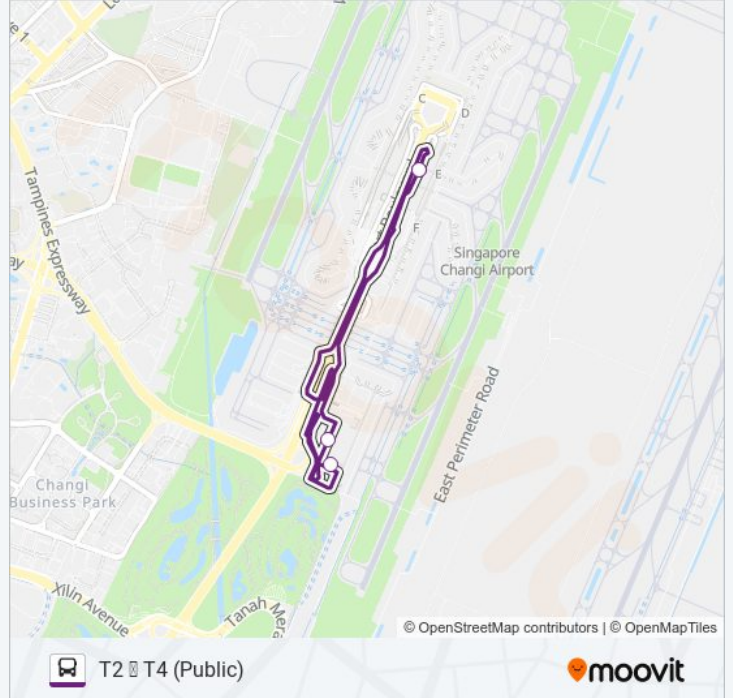

Direction: T2 T4 (Public)

4 stops

[VIEW LINE SCHEDULE](#)

T2 Arrival Hall Door 1 (Public)

T4 Departure Door 4

T4 Arrival Bus Lounge

T2 Arrival Hall Door 1 (Public)

T4 SHUTTLE bus Time Schedule

T2 T4 (Public) Route Timetable:

Sunday	24 hours
Monday	24 hours
Tuesday	24 hours
Wednesday	24 hours
Thursday	24 hours
Friday	24 hours
Saturday	24 hours

T4 SHUTTLE bus Info

Direction: T2 T4 (Public)

Stops: 4

Trip Duration: 6 min

Line Summary:

Direction: T2 T4 (Transit)

3 stops

[VIEW LINE SCHEDULE](#)

F Transit Gates (T2)

G Transit Gates (T4)

F Transit Gates (T2)

Stops: 3

Trip Duration: 8 min

Line Summary:

Direction: T2/MRT - T1/Jewel - T4 (Public)

5 stops

[VIEW LINE SCHEDULE](#)

T2 Arrival Hall Door 1 (Public)

Terminal 1 Departure Kerbside (Public)