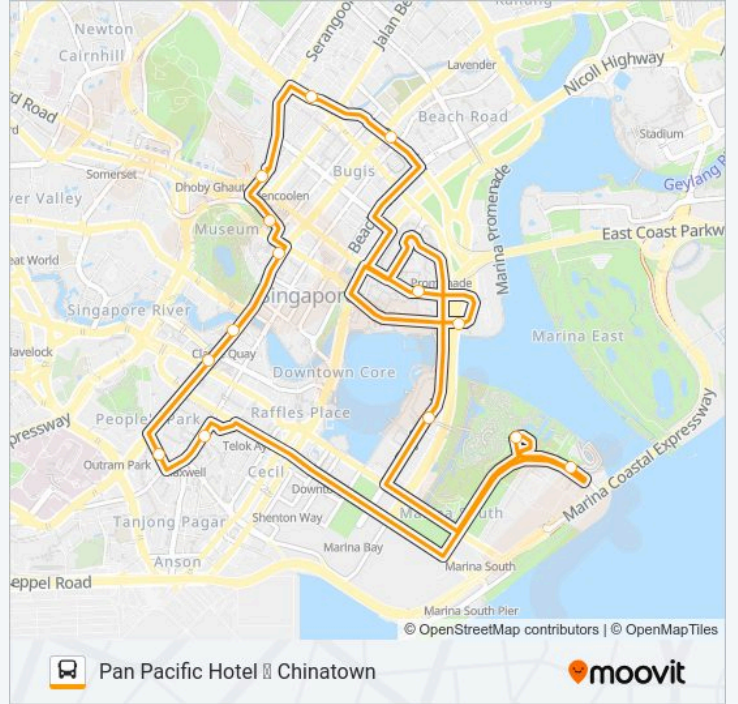

FUNVEE MARINA HOP-ON HOP-OFF BUS bus time schedules and route maps are available in an offline PDF at moovitapp.com. Use the Moovit App to see live bus times, train schedule or subway schedule, and step-by-step directions for all public transit in Singapore.

© 2024 Moovit - All Rights Reserved