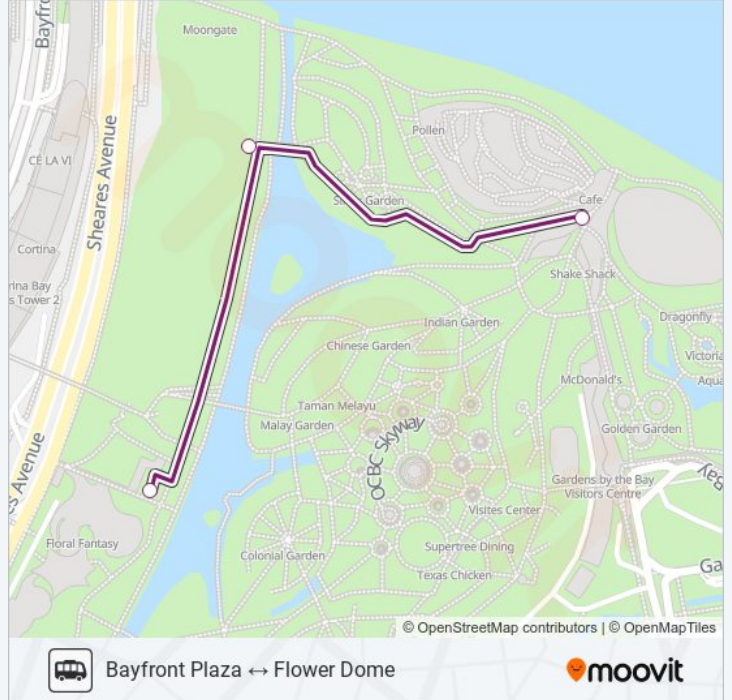

Bayfront Plaza ↔ Flower Dome

[Get The App](#)

The GARDENS BY THE BAY SHUTTLE bus line (Bayfront Plaza ↔ Flower Dome) has 2 routes. For regular weekdays, their operation hours are:

(1) Bayfront Plaza: 09:00 - 21:00(2) Flower Dome: 09:00 - 21:00

Use the Moovit App to find the closest GARDENS BY THE BAY SHUTTLE bus station near you and find out when is the next GARDENS BY THE BAY SHUTTLE bus arriving.

Direction: Bayfront Plaza

3 stops

[VIEW LINE SCHEDULE](#)

Flower Dome

Active Garden

Bayfront Plaza

GARDENS BY THE BAY SHUTTLE bus Time Schedule

Bayfront Plaza Route Timetable:

Sunday	09:00 - 21:00
Monday	09:00 - 21:00
Tuesday	09:00 - 21:00
Wednesday	09:00 - 21:00
Thursday	09:00 - 21:00
Friday	09:00 - 21:00
Saturday	09:00 - 21:00

GARDENS BY THE BAY SHUTTLE bus Info**Direction:** Bayfront Plaza**Stops:** 3**Trip Duration:** 2 min**Line Summary:**

Direction: Flower Dome

3 stops

[VIEW LINE SCHEDULE](#)

Bayfront Plaza

Active Garden

Flower Dome