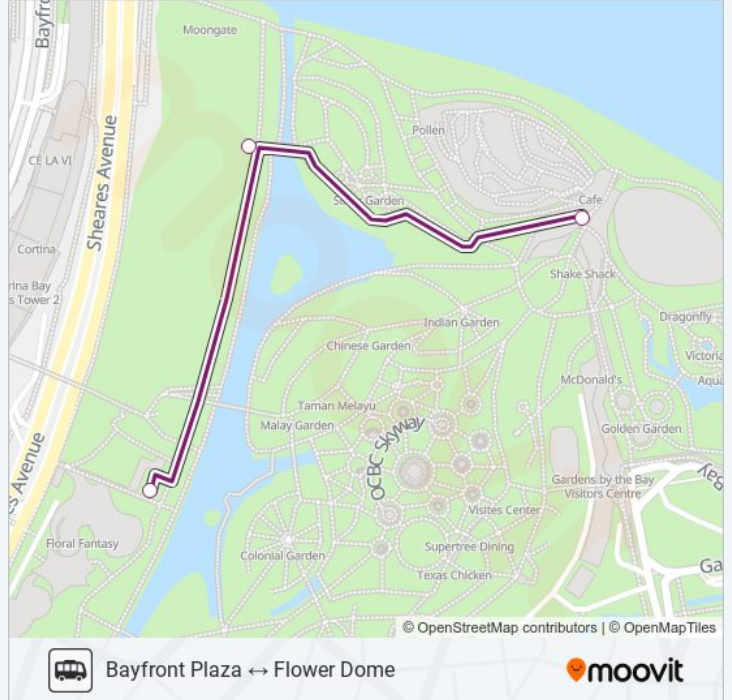

Use the Moovit App to find the closest GARDENS BY THE BAY SHUTTLE bus station near you and find out when is the next GARDENS BY THE BAY SHUTTLE bus arriving.

Direction: Bayfront Plaza

3 stops

[VIEW LINE SCHEDULE](#)

GARDENS BY THE BAY SHUTTLE bus Info**Direction:** Bayfront Plaza**Stops:** 3**Trip Duration:** 2 min**Line Summary:**

Direction: Flower Dome

3 stops

[VIEW LINE SCHEDULE](#)

Bayfront Plaza

Active Garden

Flower Dome

GARDENS BY THE BAY SHUTTLE bus Time Schedule

Flower Dome Route Timetable:

Sunday	09:00 - 21:00
Monday	09:00 - 21:00
Tuesday	09:00 - 21:00
Wednesday	09:00 - 21:00
Thursday	09:00 - 21:00
Friday	09:00 - 21:00
Saturday	09:00 - 21:00

GARDENS BY THE BAY SHUTTLE bus Info

Direction: Flower Dome

Stops: 3

Trip Duration: 2 min

Line Summary:

GARDENS BY THE BAY SHUTTLE bus time schedules and route maps are available in an offline PDF at [moovitapp.com](https://www.moovitapp.com). Use the Moovit App to see live bus times, train schedule or subway schedule, and step-by-step directions for all public transit in Singapore.