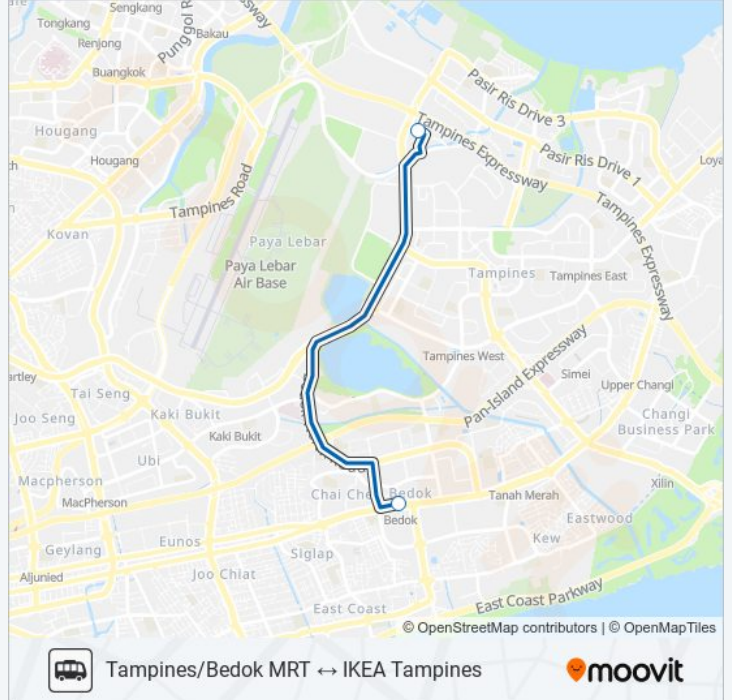

Tampines/Bedok MRT ↔ IKEA Tampines

[Get The App](#)

The IKEA TAMPINES SHUTTLE bus line (Tampines/Bedok MRT ↔ IKEA Tampines) has 3 routes. For regular weekdays, their operation hours are:

(1) Bedok MRT: 11:45 - 20:45(2) IKEA Tampines: 11:00 - 20:40(3) Tampines MRT: 11:20 - 20:20

Use the Moovit App to find the closest IKEA TAMPINES SHUTTLE bus station near you and find out when is the next IKEA TAMPINES SHUTTLE bus arriving.

Direction: Bedok MRT

2 stops

[VIEW LINE SCHEDULE](#)

Ikea Tampines

IKEA TAMPINES SHUTTLE bus Info**Direction:** Bedok MRT**Stops:** 2**Trip Duration:** 7 min**Line Summary:**

Direction: IKEA Tampines

2 stops

[VIEW LINE SCHEDULE](#)

Tampines Stn Exit B

Ikea Tampines

IKEA TAMPINES SHUTTLE bus Time Schedule

Direction: IKEA Tampines

Stops: 2

Trip Duration: 4 min

Line Summary:

Direction: Tampines MRT

2 stops

[VIEW LINE SCHEDULE](#)

Ikea Tampines