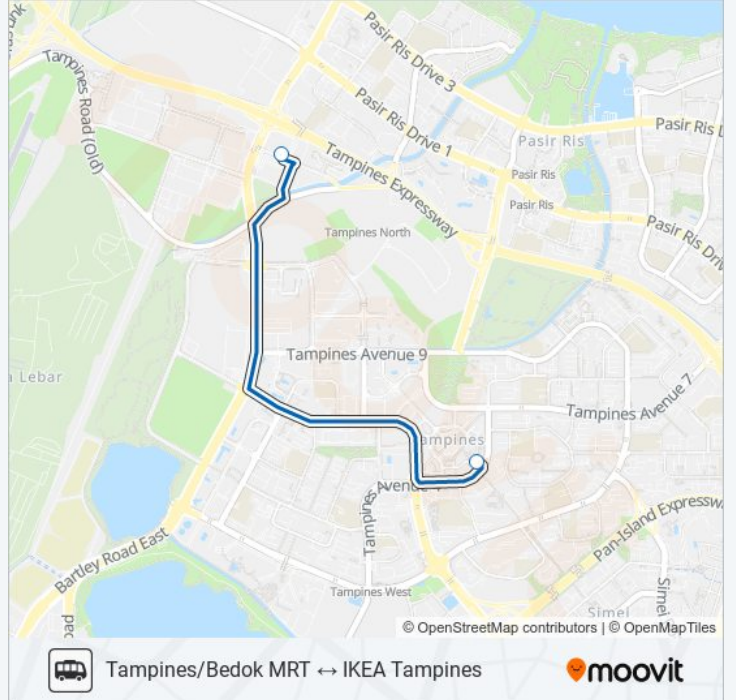

Use the Moovit App to find the closest IKEA TAMPINES SHUTTLE bus station near you and find out when is the next IKEA TAMPINES SHUTTLE bus arriving.

Direction: Bedok MRT

2 stops

[VIEW LINE SCHEDULE](#)

Ikea Tampines

Direction: IKEA Tampines

Stops: 2

Trip Duration: 4 min

Line Summary:

Direction: Tampines MRT

2 stops

[VIEW LINE SCHEDULE](#)

Ikea Tampines

Tampines Stn Exit B

IKEA TAMPINES SHUTTLE bus Time Schedule

Tampines MRT Route Timetable:

Sunday	11:20 - 22:15
Monday	11:20 - 20:20
Tuesday	11:20 - 20:20
Wednesday	11:20 - 20:20
Thursday	11:20 - 20:20
Friday	11:20 - 22:15
Saturday	11:20 - 22:15

IKEA TAMPINES SHUTTLE bus Info

Direction: Tampines MRT

Stops: 2

Trip Duration: 3 min

Line Summary:

IKEA TAMPINES SHUTTLE bus time schedules and route maps are available in an offline PDF at moovitapp.com. Use the [Moovit App](#) to see live bus times, train schedule or subway schedule, and step-by-step directions for all public transit in Singapore.