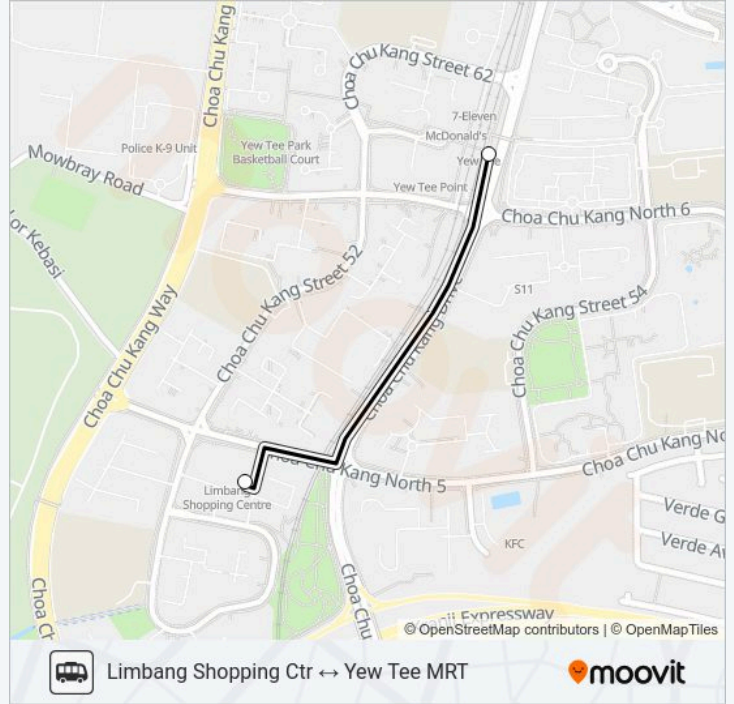

Use the Moovit App to find the closest LBSC SHUTTLE bus station near you and find out when is the next LBSC SHUTTLE bus arriving.

Direction: Limbang Shopping Centre

2 stops

[VIEW LINE SCHEDULE](#)

Choa Chu Kang Dr - Yew Tee Stn (45321)

LBSC SHUTTLE bus Info

Direction: Limbang Shopping Centre

Stops: 2

Trip Duration: 3 min

Line Summary:

Direction: Yew Tee MRT

2 stops

[VIEW LINE SCHEDULE](#)

Limbang Shopping Centre

Choa Chu Kang Dr - Yew Tee Stn (45321)

LBSC SHUTTLE bus Time Schedule

Yew Tee MRT Route Timetable:

Sunday	Not Operational
Monday	11:30 - 14:30
Tuesday	11:30 - 14:30
Wednesday	11:30 - 14:30
Thursday	11:30 - 14:30
Friday	11:30 - 14:30
Saturday	Not Operational

LBSC SHUTTLE bus Info

Direction: Yew Tee MRT

Stops: 2

Trip Duration: 3 min

Line Summary:

LBSC SHUTTLE bus time schedules and route maps are available in an offline PDF at moovitapp.com. Use the Moovit App to see live bus times, train schedule or subway schedule, and step-by-step directions for all public transit in Singapore.