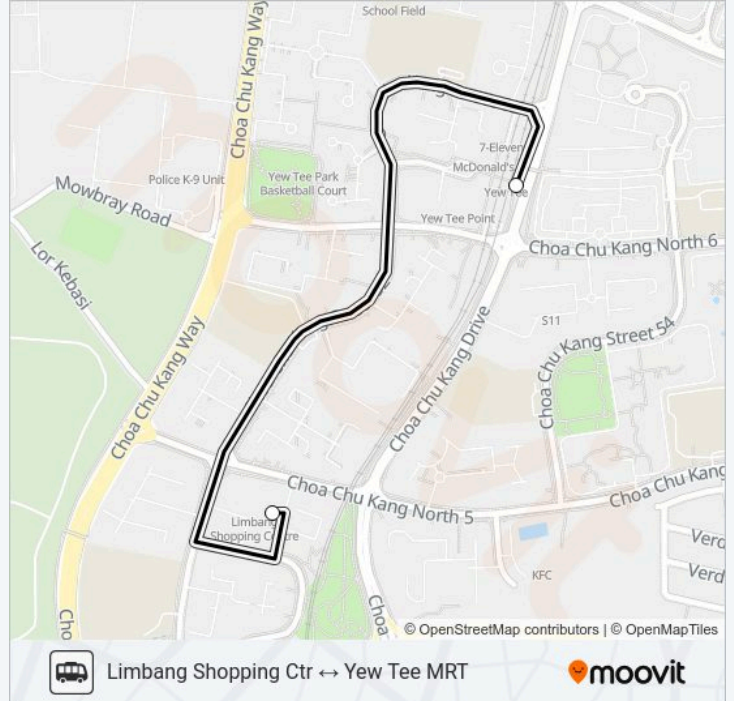

Use the Moovit App to find the closest LBSC SHUTTLE bus station near you and find out when is the next LBSC SHUTTLE bus arriving.

Direction: Limbang Shopping Centre

2 stops

[VIEW LINE SCHEDULE](#)

Choa Chu Kang Dr - Yew Tee Stn (45321)

Limbang Shopping Centre

LBSC SHUTTLE bus Time Schedule

Limbang Shopping Centre Route Timetable:

Sunday	Not Operational
Monday	11:40 - 14:20
Tuesday	11:40 - 14:20
Wednesday	11:40 - 14:20
Thursday	11:40 - 14:20
Friday	11:40 - 14:20
Saturday	Not Operational

LBSC SHUTTLE bus Info

Direction: Limbang Shopping Centre

Stops: 2

Trip Duration: 3 min

Line Summary:

Direction: Yew Tee MRT

2 stops

[VIEW LINE SCHEDULE](#)

Limbang Shopping Centre

Choa Chu Kang Dr - Yew Tee Stn (45321)

LBSC SHUTTLE bus Time Schedule

Yew Tee MRT Route Timetable:

Sunday	Not Operational
Monday	11:30 - 14:30
Tuesday	11:30 - 14:30
Wednesday	11:30 - 14:30
Thursday	11:30 - 14:30
Friday	11:30 - 14:30
Saturday	Not Operational